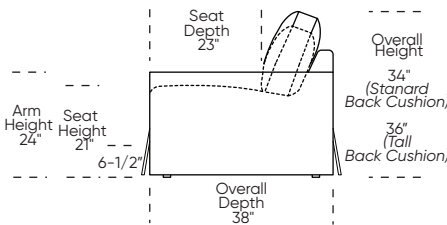

Please use actual leather, fabric, Crypton®, Sunbrella® and Ultrasuede® swatches when specifying furniture as the colors shown may vary due to the printing process.

Scale: 1/8 inch = 1 foot  
 All dimensions are approximate and subject to change.  
 Specify components from the sitting position.

**UPHOLSTERED (NO SKIRT):**

**UPHOLSTERED (NO SKIRT):**

**Standard Seat Height  
High Leg**

**Higher Seat Height  
High Leg**

**Standard Seat Height  
Low Leg (Hidden Leg is used)**

**Higher Seat Height  
Low Leg (Hidden Leg is used)**

**SKIRTED:**

**SKIRTED:**

**Standard Seat Height  
High Leg**

**Higher Seat Height  
High Leg**

**Standard Seat Height  
Low Leg (Hidden Leg is used)**

**Higher Seat Height  
Low Leg (Hidden Leg is used)**