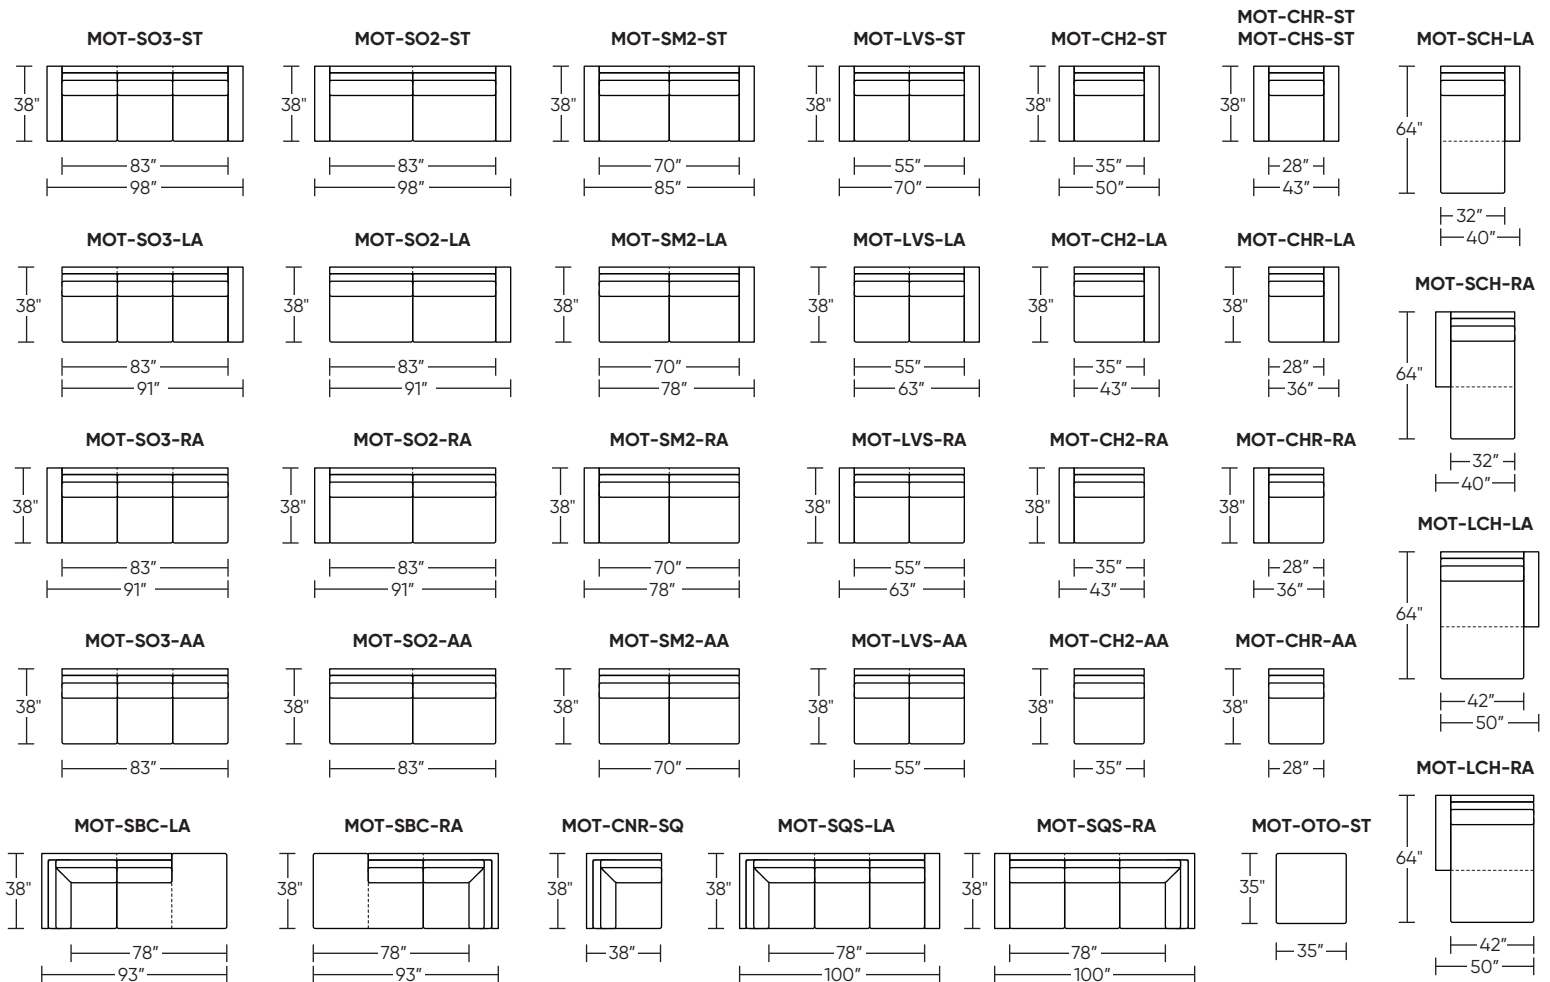

MONTARA

Frame Options:

- Upholstered (No skirt):
  - Standard Seat Height - 19"
    - High Leg
    - Low Leg
  - Higher Seat Height - 21"
    - High Leg
    - Low Leg
- Skirted (Upcharge):
  - Standard Seat Height - 19"
    - High Leg
    - Low Leg
  - Higher Seat Height - 21"
    - High Leg
    - Low Leg

Options:

Back & Seat Cushions:

- Foam
  - Knife-Edge
  - Tufted
  - Plain
- Down (Upcharge)
  - Knife-Edge
  - Tufted
  - Plain
- Trillium (Upcharge)
  - Knife-Edge
  - Tufted
  - Plain

Back Cushions:

- Standard
- Tall (+2")

High Leg Montara available with:

- Wood Leg
  - Dune
  - Ebony
  - Mink
  - Oiled Ash
- Metal Leg
  - Brushed Stainless

Standard Features:

Advanced unidirectional suspension system
Foam: Premium high-density, high-resiliency foam seat cushions with fiber filled back cushions
Loose knife-edge back cushions
Single-needle top-stitch
Limited lifetime warranty on frame and suspension
Quick-ship delivery

Construction Notes:

Plain or Tufted (tufted detail not available with knife-edge back cushion option)
Loose knife-edge back cushions
Down: Premium high-density, high-resiliency foam seat cushions with memory foam inserts encased in down with down-blend filled back cushions
Trillium: Premium high-density, high-resiliency foam seat cushions with memory foam inserts encased in Trillium with Trillium filled back cushions

Note: Dotted line indicates seam on leather, Ultrasuede® and up the roll fabrics. Seams are eliminated with railroaded fabrics, except on chaise (SCH, LCH) to maintain consistent nap direction across the entire sectional.

Please use actual leather, fabric, Crypton®, Sunbrella® and Ultrasuede® swatches when specifying furniture as the colors shown may vary due to the printing process.

Scale: 1/8 inch = 1 foot
All dimensions are approximate and subject to change.
Specify components from the sitting position.