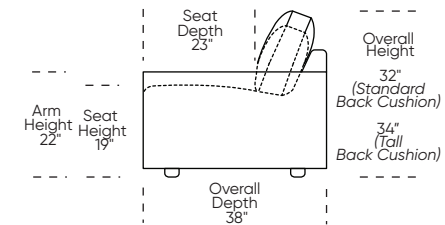

Please use actual leather, fabric, Crypton®, Sunbrella® and Ultrasuede® swatches when specifying furniture as the colors shown may vary due to the printing process.

Scale: 1/8 inch = 1 foot  
 All dimensions are approximate and subject to change.  
 Specify components from the sitting position.

**UPHOLSTERED (NO SKIRT):**

**UPHOLSTERED (NO SKIRT):**

**Standard Seat Height  
High Leg**

**Higher Seat Height  
High Leg**

**Standard Seat Height  
Low Leg (Hidden Leg is used)**

**Higher Seat Height  
Low Leg (Hidden Leg is used)**

**SKIRTED:**

**SKIRTED:**

**Standard Seat Height  
High Leg**

**Higher Seat Height  
High Leg**

**Standard Seat Height  
Low Leg (Hidden Leg is used)**

**Higher Seat Height  
Low Leg (Hidden Leg is used)**