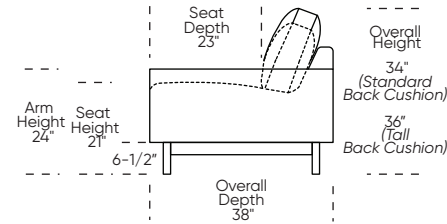

Please use actual leather, fabric, Crypton®, Sunbrella® and Ultrasuede® swatches when specifying furniture as the colors shown may vary due to the printing process.

Scale: 1/8 inch = 1 foot  
 All dimensions are approximate and subject to change.  
 Specify components from the sitting position.

**UPHOLSTERED (NO SKIRT):**

**UPHOLSTERED (NO SKIRT):**

**Standard Seat Height  
High Leg**

**Higher Seat Height  
High Leg**

**Standard Seat Height  
Low Leg (Hidden Leg is used)**

**Higher Seat Height  
Low Leg (Hidden Leg is used)**

**SKIRTED:**

**SKIRTED:**

**Standard Seat Height  
High Leg**

**Higher Seat Height  
High Leg**

**Standard Seat Height  
Low Leg (Hidden Leg is used)**

**Higher Seat Height  
Low Leg (Hidden Leg is used)**