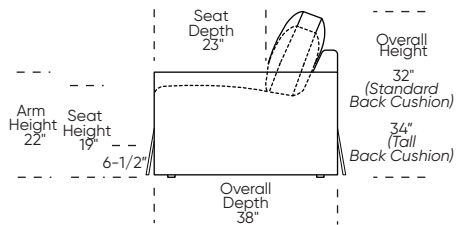

Please use actual leather, fabric, Crypton®, Sunbrella® and Ultrasuede® swatches when specifying furniture as the colors shown may vary due to the printing process.

Scale: 1/8 inch = 1 foot  
 All dimensions are approximate and subject to change.  
 Specify components from the sitting position.

**UPHOLSTERED (NO SKIRT):**

**UPHOLSTERED (NO SKIRT):**

**Standard Seat Height  
High Leg**

**Higher Seat Height  
High Leg**

**Standard Seat Height  
Low Leg (Hidden Leg is used)**

**Higher Seat Height  
Low Leg (Hidden Leg is used)**

**SKIRTED:**

**SKIRTED:**

**Standard Seat Height  
High Leg**

**Higher Seat Height  
High Leg**

**Standard Seat Height  
Low Leg (Hidden Leg is used)**

**Higher Seat Height  
Low Leg (Hidden Leg is used)**