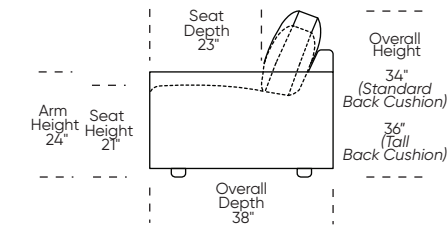

Please use actual leather, fabric, Crypton®, Sunbrella® and Ultrasuede® swatches when specifying furniture as the colors shown may vary due to the printing process.

Scale: 1/8 inch = 1 foot  
 All dimensions are approximate and subject to change.  
 Specify components from the sitting position.

**UPHOLSTERED (NO SKIRT):**

**UPHOLSTERED (NO SKIRT):**

**Standard Seat Height  
High Leg**

**Higher Seat Height  
High Leg**

**Standard Seat Height  
Low Leg (Hidden Leg is used)**

**Higher Seat Height  
Low Leg (Hidden Leg is used)**

**SKIRTED:**

**SKIRTED:**

**Standard Seat Height  
High Leg**

**Higher Seat Height  
High Leg**

**Standard Seat Height  
Low Leg (Hidden Leg is used)**

**Higher Seat Height  
Low Leg (Hidden Leg is used)**