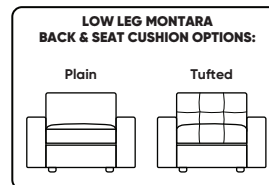

**Options:**

**Back & Seat Cushions:**

- Foam
  - Knife-Edge
  - Tufted
  - Plain
- Down (Upcharge)
  - Knife-Edge
  - Tufted
  - Plain
- Trillium (Upcharge)
  - Knife-Edge
  - Tufted
  - Plain

**Back Cushions:**

**Construction Notes:**

Plain or Tufted (tufted detail not available with knife-edge back cushion option)  
 Loose knife-edge back cushions  
**Down:** Premium high-density, high-resiliency foam seat cushions with memory foam inserts encased in down with down-blend filled back cushions  
**Trillium:** Premium high-density, high-resiliency foam seat cushions with memory foam inserts encased in Trillium with Trillium filled back cushions

**Note:** Dotted line indicates seam on leather, Ultrasuede® and up the roll fabrics. Seams are eliminated with railroaded fabrics, except on chaise (SCH, LCH) to maintain consistent nap direction across the entire sectional.