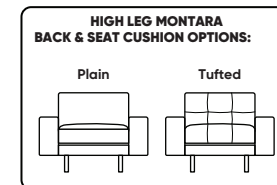

**Options:**

**Back & Seat Cushions:**

- Foam
  - Knife-Edge
  - Tufted
  - Plain
- Down (Upcharge)
  - Knife-Edge
  - Tufted
  - Plain
- Trillium (Upcharge)
  - Knife-Edge
  - Tufted
  - Plain

**Back Cushions:**

**Construction Notes:**

Plain or Tufted (tufted detail not available with knife-edge back cushion option)  
 Loose knife-edge back cushions  
**Down:** Premium high-density, high-resiliency foam seat cushions with memory foam inserts encased in down with down-blend filled back cushions  
**Trillium:** Premium high-density, high-resiliency foam seat cushions with memory foam inserts encased in Trillium with Trillium filled back cushions

**Note:** Dotted line indicates seam on leather, Ultrasuede® and up the roll fabrics. Seams are eliminated with railroaded fabrics, except on chaise (SCH, LCH) to maintain consistent nap direction across the entire sectional.