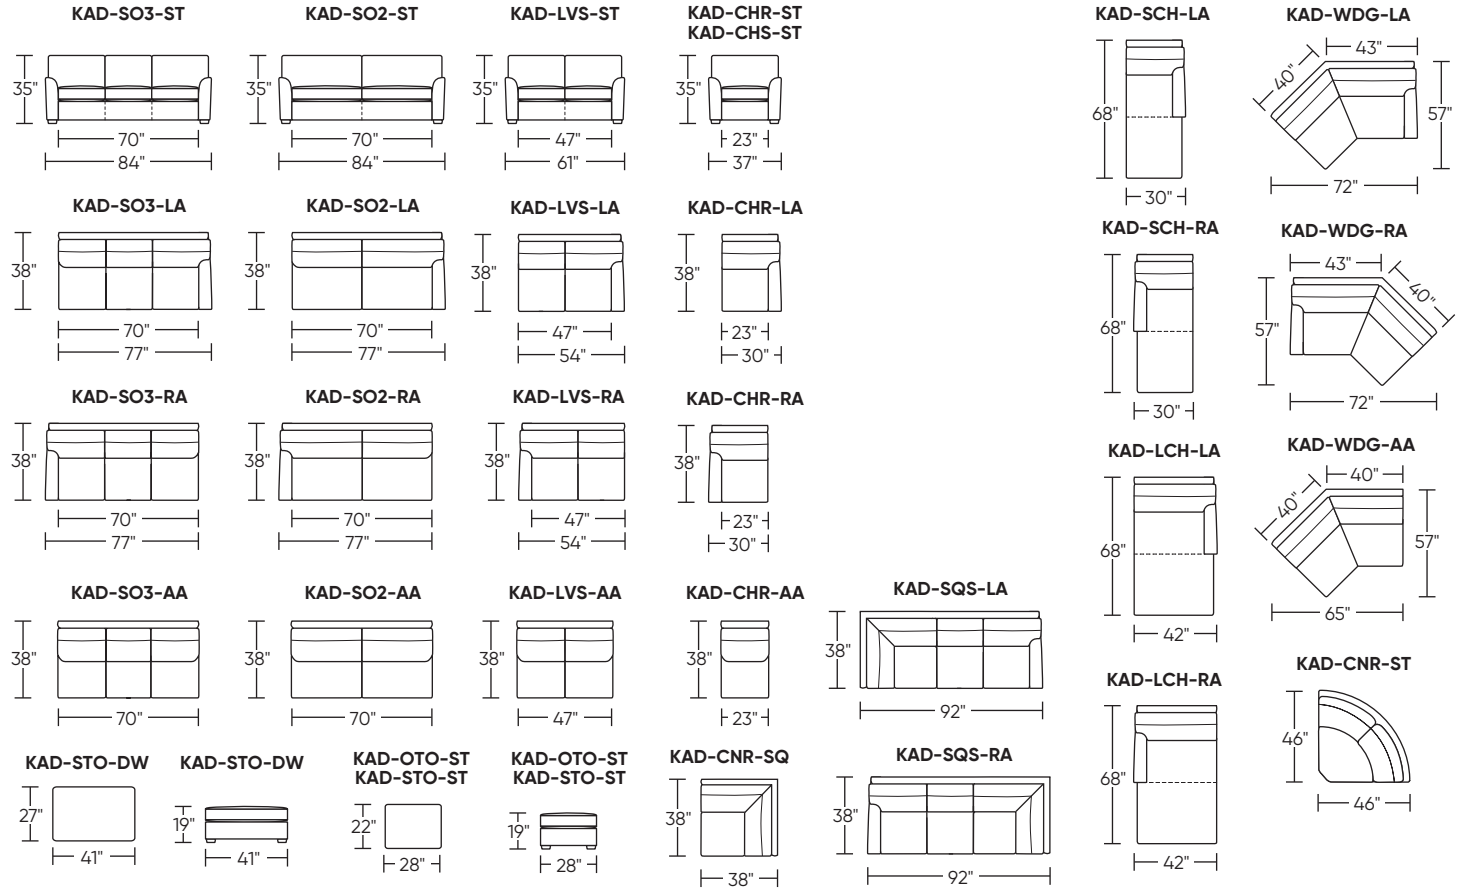

AMERICAN LEATHER® AMERICAN LEATHER® CLASSICS COLLECTION SOFAS & SECTIONALS

Standard Features:

- Advanced unidirectional suspension system
- Premium high-density, high-resiliency foam seats
- Loose back and seat cushions
- Welt cord detail on arms
- Double-needle top-stitch
- Quick-ship delivery
- Limited lifetime warranty on frame and suspension

Options:

- Premium high-density, high-resiliency foam seats encased in down
- Extra-firm premium high-density, high-resiliency foam seats encased in down
- Extra-firm premium high-density, high-resiliency foam seats
- Premium high-density, high-resiliency spring foam seats
- Premium high-density, high-resiliency spring foam seats encased in down
- Premium high-density, high-resiliency foam seats encased in Trillium
- Wood legs available in Dune, Ebony, Mink, or Oiled Ash finish

*Recommended to use a battery pack with the motorized swivel recliner KAD-RCC-SW because of its low profile and swivel function. Plugging it into the wall is not advised.

Please use actual leather, fabric, Crypton®, Sunbrella® and Ultrasuede® swatches when specifying furniture as the colors shown may vary due to the printing process.

KADEN