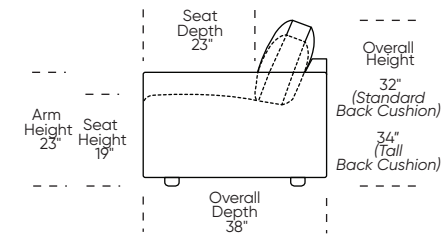

Please use actual leather, fabric, Crypton®, Sunbrella® and Ultrasuede® swatches when specifying furniture as the colors shown may vary due to the printing process.

Scale: 1/8 inch = 1 foot
 All dimensions are approximate and subject to change.
 Specify components from the sitting position.

UPHOLSTERED (NO SKIRT):

UPHOLSTERED (NO SKIRT):

**Standard Seat Height
High Leg**

**Higher Seat Height
High Leg**

**Standard Seat Height
Low Leg (Hidden Leg is used)**

**Higher Seat Height
Low Leg (Hidden Leg is used)**

SKIRTED:

SKIRTED:

**Standard Seat Height
High Leg**

**Higher Seat Height
High Leg**

**Standard Seat Height
Low Leg (Hidden Leg is used)**

**Higher Seat Height
Low Leg (Hidden Leg is used)**

Note: Skirted version includes a concealed leg in Oiled Ash finish.