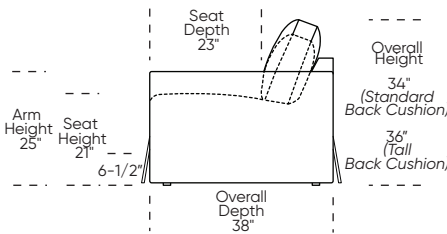

Please use actual leather, fabric, Crypton®, Sunbrella® and Ultrasuede® swatches when specifying furniture as the colors shown may vary due to the printing process.

Scale: 1/8 inch = 1 foot
 All dimensions are approximate and subject to change.
 Specify components from the sitting position.

UPHOLSTERED (NO SKIRT):

UPHOLSTERED (NO SKIRT):

**Standard Seat Height
High Leg**

**Higher Seat Height
High Leg**

**Standard Seat Height
Low Leg (Hidden Leg is used)**

**Higher Seat Height
Low Leg (Hidden Leg is used)**

SKIRTED:

SKIRTED:

**Standard Seat Height
High Leg**

**Higher Seat Height
High Leg**

**Standard Seat Height
Low Leg (Hidden Leg is used)**

**Higher Seat Height
Low Leg (Hidden Leg is used)**

Note: Skirted version includes a concealed leg in Oiled Ash finish.