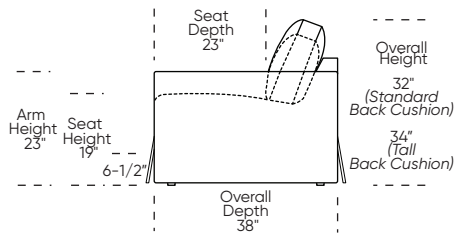

Please use actual leather, fabric, Crypton®, Sunbrella® and Ultrasuede® swatches when specifying furniture as the colors shown may vary due to the printing process.

Scale: 1/8 inch = 1 foot
 All dimensions are approximate and subject to change.
 Specify components from the sitting position.

UPHOLSTERED (NO SKIRT):

UPHOLSTERED (NO SKIRT):

**Standard Seat Height
High Leg**

**Higher Seat Height
High Leg**

**Standard Seat Height
Low Leg (Hidden Leg is used)**

**Higher Seat Height
Low Leg (Hidden Leg is used)**

SKIRTED:

SKIRTED:

**Standard Seat Height
High Leg**

**Higher Seat Height
High Leg**

**Standard Seat Height
Low Leg (Hidden Leg is used)**

**Higher Seat Height
Low Leg (Hidden Leg is used)**

Note: Skirted version includes a concealed leg in Oiled Ash finish.