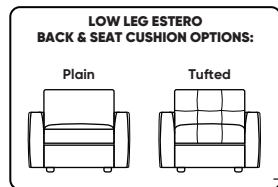

Options:

Back & Seat Cushions:

- Foam
 - Knife-Edge
 - Tufted
 - Plain
- Down (Upcharge)
 - Knife-Edge
 - Tufted
 - Plain
- Trillium (Upcharge)
 - Knife-Edge
 - Tufted
 - Plain

Back Cushions:

- Standard
- Tall (+2")

Construction Notes:

Plain or Tufted (tufted detail not available with knife-edge back cushion option)
 Loose knife-edge back cushions
Down: Premium high-density, high-resiliency foam seat cushions with memory foam inserts encased in down with down-blend filled back cushions
Trillium: Premium high-density, high-resiliency foam seat cushions with memory foam inserts encased in Trillium with Trillium filled back cushions

Note: Dotted line indicates seam on leather, Ultrasuede® and up the roll fabrics. Seams are eliminated with railroaded fabrics, except on chaise (SCH, LCH) to maintain consistent nap direction across the entire sectional.