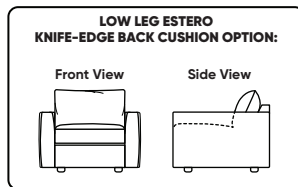

Frame Options:

- Upholstered (No skirt):
  - Standard Seat Height - 19"
    - High Leg
    - Low Leg
  - Higher Seat Height - 21"
    - High Leg
    - Low Leg
- Skirted (Upcharge):
  - Standard Seat Height - 19"
    - High Leg
    - Low Leg
  - Higher Seat Height - 21"
    - High Leg
    - Low Leg

Options:

Back & Seat Cushions:

- Foam
  - Knife-Edge
  - Tufted
  - Plain
- Down (Upcharge)
  - Knife-Edge
  - Tufted
  - Plain
- Trillium (Upcharge)
  - Knife-Edge
  - Tufted
  - Plain

Back Cushions:

- Standard
- Tall (+2")

High Leg Estero available with:

- Wood Leg
  - Dune
  - Ebony
  - Mink
  - Oiled Ash
- Metal Leg
  - Brushed Stainless

Standard Features:

Advanced unidirectional suspension system
Foam: Premium high-density, high-resiliency foam seat cushions with fiber filled back cushions
Loose knife-edge back cushions
Single-needle top-stitch
Limited lifetime warranty on frame and suspension
Quick-ship delivery

Construction Notes:

Plain or Tufted (tufted detail not available with knife-edge back cushion option)
Loose knife-edge back cushions
Down: Premium high-density, high-resiliency foam seat cushions with memory foam inserts encased in down with down-blend filled back cushions
Trillium: Premium high-density, high-resiliency foam seat cushions with memory foam inserts encased in Trillium with Trillium filled back cushions

Note: Dotted line indicates seam on leather, Ultrasuede® and up the roll fabrics. Seams are eliminated with railroaded fabrics, except on chaise (SCH, LCH) to maintain consistent nap direction across the entire sectional.

Please use actual leather, fabric, Crypton®, Sunbrella® and Ultrasuede® swatches when specifying furniture as the colors shown may vary due to the printing process.

Scale: 1/8 inch = 1 foot
All dimensions are approximate and subject to change.
Specify components from the sitting position.