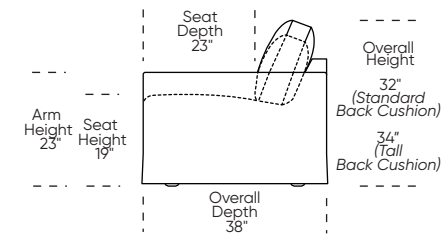

SKIRTED:

SKIRTED:

**Standard Seat Height
High Leg**

**Higher Seat Height
High Leg**

**Standard Seat Height
Low Leg (Hidden Leg is used)**

**Higher Seat Height
Low Leg (Hidden Leg is used)**

Note: Skirted version includes a concealed leg in Oiled Ash finish.