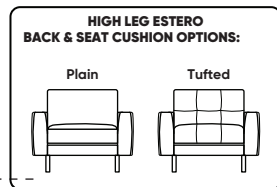

Options:

Back & Seat Cushions:

- Foam
 - Knife-Edge
 - Tufted
 - Plain
- Down (Upcharge)
 - Knife-Edge
 - Tufted
 - Plain
- Trillium (Upcharge)
 - Knife-Edge
 - Tufted
 - Plain

Back Cushions:

- Standard
- Tall (+2")

High Leg Estero available with:

- Wood Leg
 - Dune
 - Ebony
 - Mink
 - Oiled Ash
- Metal Leg
 - Brushed Stainless

Standard Features:

Advanced unidirectional suspension system
Foam: Premium high-density, high-resiliency foam seat cushions with fiber filled back cushions
 Loose knife-edge back cushions
 Single-needle top-stitch
 Limited lifetime warranty on frame and suspension
 Quick-ship delivery

Construction Notes:

Plain or Tufted (tufted detail not available with knife-edge back cushion option)
 Loose knife-edge back cushions
Down: Premium high-density, high-resiliency foam seat cushions with memory foam inserts encased in down with down-blend filled back cushions
Trillium: Premium high-density, high-resiliency foam seat cushions with memory foam inserts encased in Trillium with Trillium filled back cushions

Note: Dotted line indicates seam on leather, Ultrasuede® and up the roll fabrics. Seams are eliminated with railroaded fabrics, except on chaise (SCH, LCH) to maintain consistent nap direction across the entire sectional.