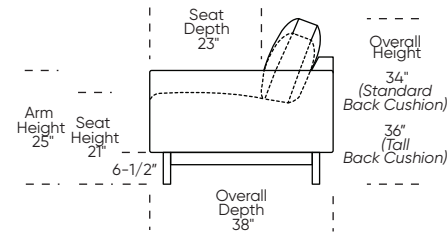

Please use actual leather, fabric, Crypton®, Sunbrella® and Ultrasuede® swatches when specifying furniture as the colors shown may vary due to the printing process.

Scale: 1/8 inch = 1 foot
 All dimensions are approximate and subject to change.
 Specify components from the sitting position.

UPHOLSTERED (NO SKIRT):

UPHOLSTERED (NO SKIRT):

**Standard Seat Height
High Leg**

**Higher Seat Height
High Leg**

**Standard Seat Height
Low Leg (Hidden Leg is used)**

**Higher Seat Height
Low Leg (Hidden Leg is used)**