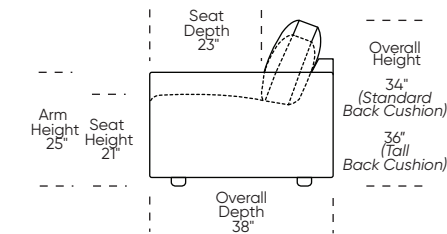

Please use actual leather, fabric, Crypton®, Sunbrella® and Ultrasuede® swatches when specifying furniture as the colors shown may vary due to the printing process.

Scale: 1/8 inch = 1 foot
 All dimensions are approximate and subject to change.
 Specify components from the sitting position.

UPHOLSTERED (NO SKIRT):

UPHOLSTERED (NO SKIRT):

**Standard Seat Height
High Leg**

**Higher Seat Height
High Leg**

**Standard Seat Height
Low Leg (Hidden Leg is used)**

**Higher Seat Height
Low Leg (Hidden Leg is used)**

SKIRTED:

SKIRTED:

**Standard Seat Height
High Leg**

**Higher Seat Height
High Leg**

**Standard Seat Height
Low Leg (Hidden Leg is used)**

**Higher Seat Height
Low Leg (Hidden Leg is used)**

Note: Skirted version includes a concealed leg in Oiled Ash finish.