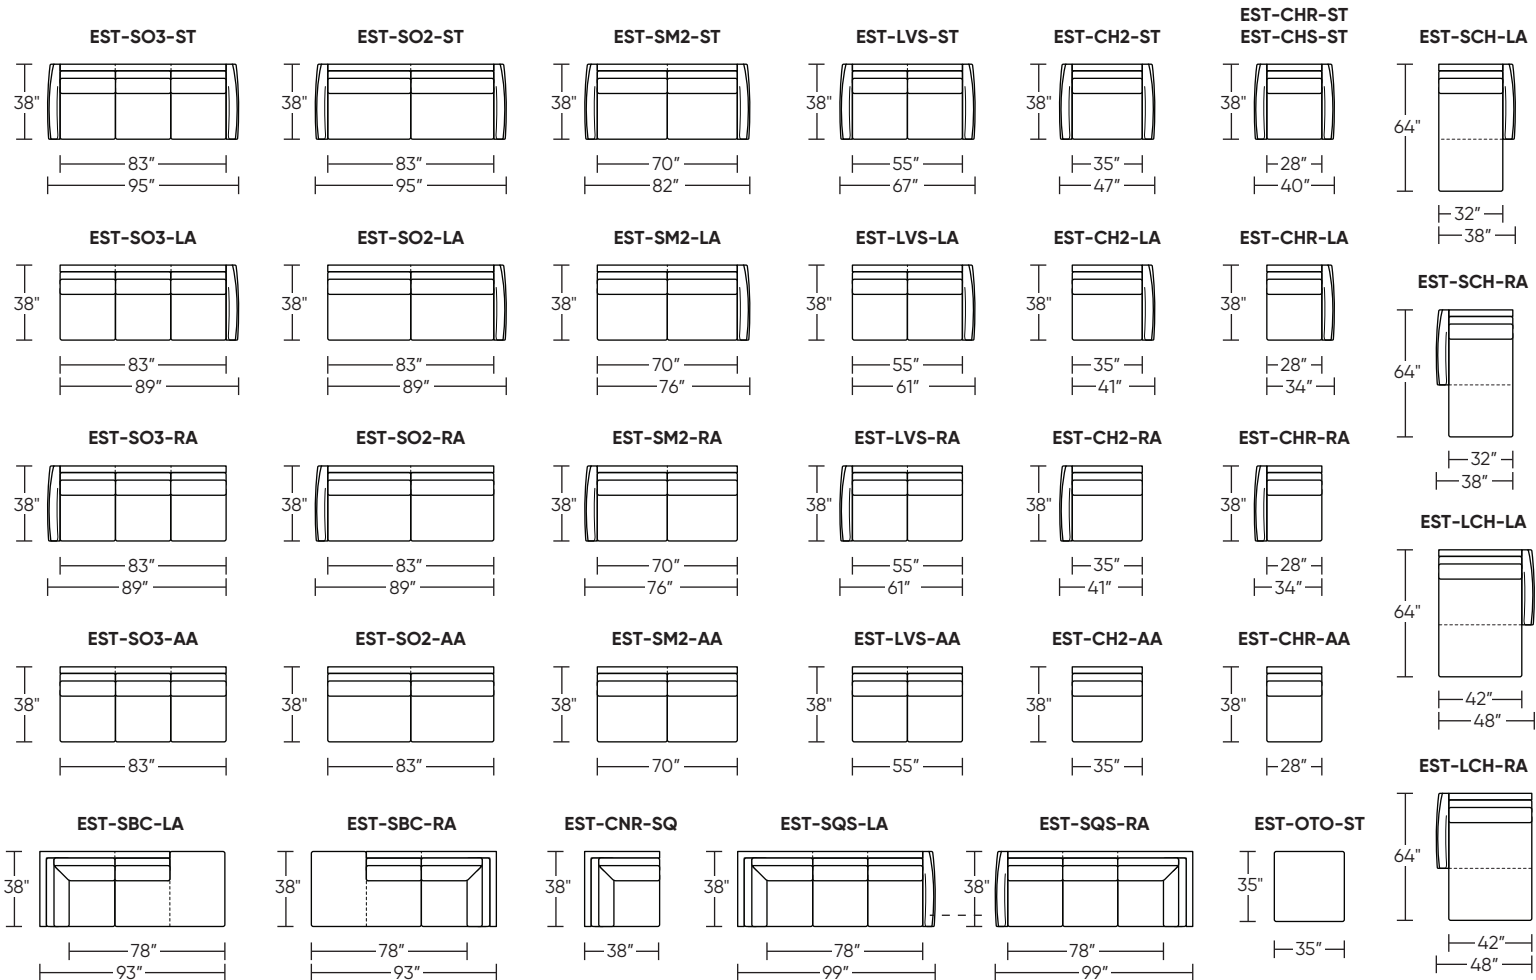

Frame Options:

- Upholstered (No skirt):
  - Standard Seat Height - 19"
    - High Leg
    - Low Leg
  - Higher Seat Height - 21"
    - High Leg
    - Low Leg
- Skirted (Upcharge):
  - Standard Seat Height - 19"
    - High Leg
    - Low Leg
  - Higher Seat Height - 21"
    - High Leg
    - Low Leg

Options:

Back & Seat Cushions:

- Foam
  - Knife-Edge
  - Tufted
  - Plain
- Down (Upcharge)
  - Knife-Edge
  - Tufted
  - Plain
- Trillium (Upcharge)
  - Knife-Edge
  - Tufted
  - Plain

Back Cushions:

- Standard
- Tall (+2")

High Leg Estero available with:

- Wood Leg
  - Dune
  - Ebony
  - Mink
  - Oiled Ash
- Metal Leg
  - Brushed Stainless

Standard Features:

Advanced unidirectional suspension system
Foam: Premium high-density, high-resiliency foam seat cushions with fiber filled back cushions
Loose knife-edge back cushions
Single-needle top-stitch
Limited lifetime warranty on frame and suspension
Quick-ship delivery

Construction Notes:

Plain or Tufted (tufted detail not available with knife-edge back cushion option)
Loose knife-edge back cushions
Down: Premium high-density, high-resiliency foam seat cushions with memory foam inserts encased in down with down-blend filled back cushions
Trillium: Premium high-density, high-resiliency foam seat cushions with memory foam inserts encased in Trillium with Trillium filled back cushions

Note: Dotted line indicates seam on leather, Ultrasuede® and up the roll fabrics. Seams are eliminated with railroaded fabrics, except on chaise (SCH, LCH) to maintain consistent nap direction across the entire sectional.

Please use actual leather, fabric, Crypton®, Sunbrella® and Ultrasuede® swatches when specifying furniture as the colors shown may vary due to the printing process.

Scale: 1/8 inch = 1 foot
All dimensions are approximate and subject to change.
Specify components from the sitting position.