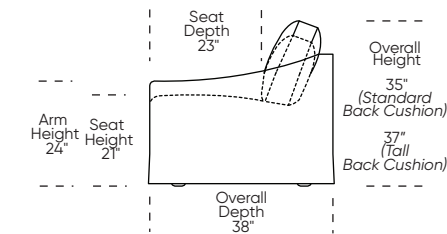

SKIRTED:

SKIRTED:

**Standard Seat Height
High Leg**

**Higher Seat Height
High Leg**

**Standard Seat Height
Low Leg (Hidden Leg is used)**

**Higher Seat Height
Low Leg (Hidden Leg is used)**

Note: Skirted version includes a concealed leg in Oiled Ash finish.