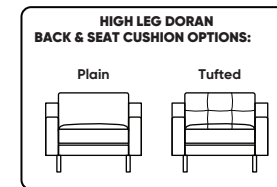

Options:

Back & Seat Cushions:

- Foam
 - Knife-Edge
 - Tufted
 - Plain
- Down (Upcharge)
 - Knife-Edge
 - Tufted
 - Plain
- Trillium (Upcharge)
 - Knife-Edge
 - Tufted
 - Plain

Back Cushions:

- Standard
- Tall (+2")

Construction Notes:

- Plain or Tufted (tufted detail not available with knife-edge back cushion option)
- Loose knife-edge back cushions
- Down: Premium high-density, high-resiliency foam seat cushions with memory foam inserts encased in down with down-blend filled back cushions
- Trillium: Premium high-density, high-resiliency foam seat cushions with memory foam inserts encased in Trillium with Trillium filled back cushions

Note: Dotted line indicates seam on leather, Ultrasuede® and up the roll fabrics. Seams are eliminated with railroaded fabrics, except on chaise (SCH, LCH) to maintain consistent nap direction across the entire sectional.