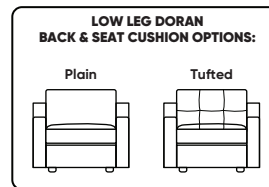

Options:

Back & Seat Cushions:

- Foam
 - Knife-Edge
 - Tufted
 - Plain
- Down (Upcharge)
 - Knife-Edge
 - Tufted
 - Plain
- Trillium (Upcharge)
 - Knife-Edge
 - Tufted
 - Plain

Back Cushions:

- Standard
- Tall (+2")

Construction Notes:

- Plain or Tufted (tufted detail not available with knife-edge back cushion option)
- Loose knife-edge back cushions
- Down: Premium high-density, high-resiliency foam seat cushions with memory foam inserts encased in down with down-blend filled back cushions
- Trillium: Premium high-density, high-resiliency foam seat cushions with memory foam inserts encased in Trillium with Trillium filled back cushions