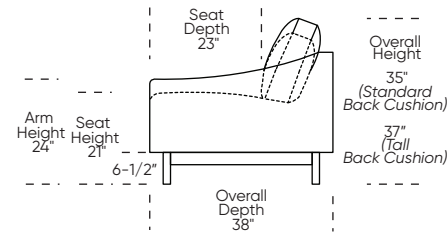

Please use actual leather, fabric, Crypton®, Sunbrella® and Ultrasuede® swatches when specifying furniture as the colors shown may vary due to the printing process.

Scale: 1/8 inch = 1 foot
All dimensions are approximate and subject to change.
Specify components from the sitting position.

UPHOLSTERED (NO SKIRT):

UPHOLSTERED (NO SKIRT):

**Standard Seat Height
High Leg**

**Higher Seat Height
High Leg**

**Standard Seat Height
Low Leg (Hidden Leg is used)**

**Higher Seat Height
Low Leg (Hidden Leg is used)**