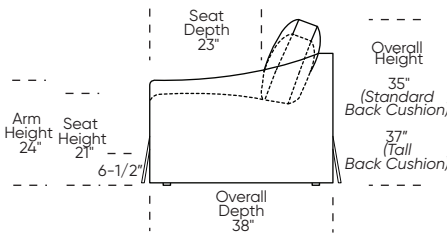

Please use actual leather, fabric, Crypton®, Sunbrella® and Ultrasuede® swatches when specifying furniture as the colors shown may vary due to the printing process.

Scale: 1/8 inch = 1 foot
All dimensions are approximate and subject to change.
Specify components from the sitting position.

UPHOLSTERED (NO SKIRT):

UPHOLSTERED (NO SKIRT):

**Standard Seat Height
High Leg**

**Higher Seat Height
High Leg**

**Standard Seat Height
Low Leg (Hidden Leg is used)**

**Higher Seat Height
Low Leg (Hidden Leg is used)**

SKIRTED:

SKIRTED:

**Standard Seat Height
High Leg**

**Higher Seat Height
High Leg**

**Standard Seat Height
Low Leg (Hidden Leg is used)**

**Higher Seat Height
Low Leg (Hidden Leg is used)**

Note: Skirted version includes a concealed leg in Oiled Ash finish.