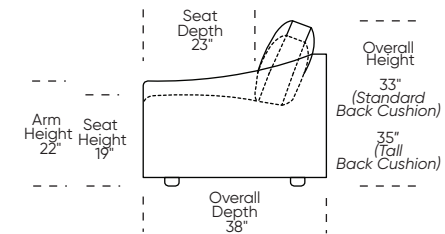

Please use actual leather, fabric, Crypton®, Sunbrella® and Ultrasuede® swatches when specifying furniture as the colors shown may vary due to the printing process.

Scale: 1/8 inch = 1 foot
All dimensions are approximate and subject to change.
Specify components from the sitting position.

UPHOLSTERED (NO SKIRT):

UPHOLSTERED (NO SKIRT):

**Standard Seat Height
High Leg**

**Higher Seat Height
High Leg**

**Standard Seat Height
Low Leg (Hidden Leg is used)**

**Higher Seat Height
Low Leg (Hidden Leg is used)**

SKIRTED:

SKIRTED:

**Standard Seat Height
High Leg**

**Higher Seat Height
High Leg**

**Standard Seat Height
Low Leg (Hidden Leg is used)**

**Higher Seat Height
Low Leg (Hidden Leg is used)**

Note: Skirted version includes a concealed leg in Oiled Ash finish.