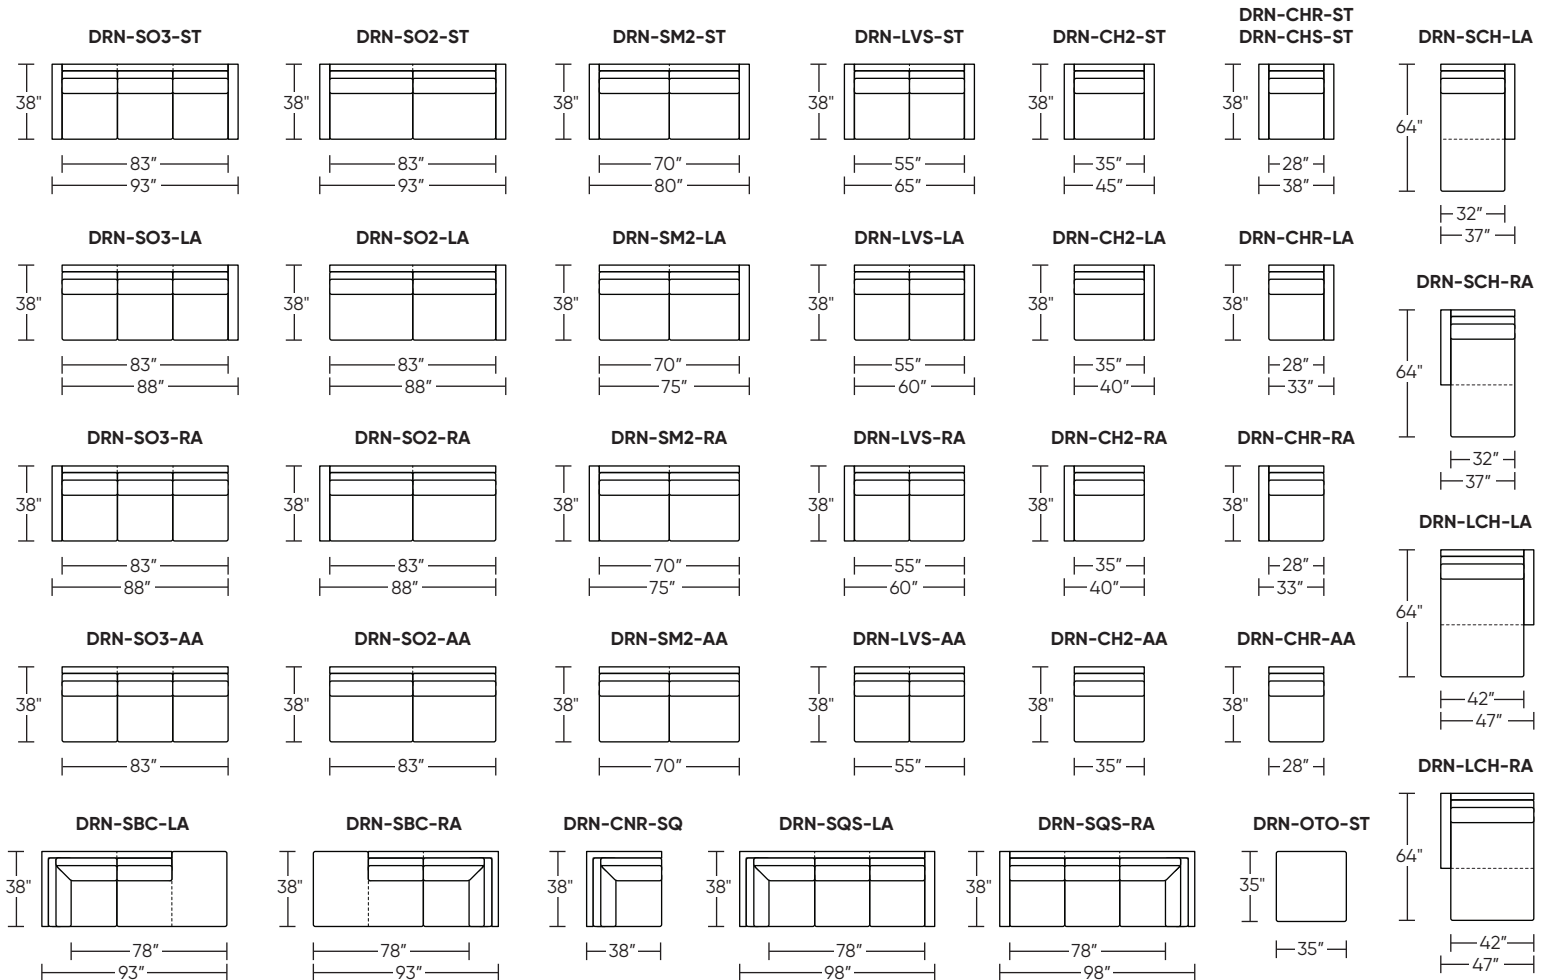

DORAN

Frame Options:

- Upholstered (No skirt):
  - Standard Seat Height - 19"
    - High Leg
    - Low Leg
  - Higher Seat Height - 21"
    - High Leg
    - Low Leg
- Skirted (Upcharge):
  - Standard Seat Height - 19"
    - High Leg
    - Low Leg
  - Higher Seat Height - 21"
    - High Leg
    - Low Leg

Options:

Back & Seat Cushions:

- Foam
  - Knife-Edge
  - Tufted
  - Plain
- Down (Upcharge)
  - Knife-Edge
  - Tufted
  - Plain
- Trillium (Upcharge)
  - Knife-Edge
  - Tufted
  - Plain

Back Cushions:

- Standard
- Tall (+2")

High Leg Doran available with:

- Wood Leg
  - Dune
  - Ebony
  - Mink
  - Oiled Ash
- Metal Leg
  - Brushed Stainless

Standard Features:

- Advanced unidirectional suspension system
- Foam: Premium high-density, high-resiliency foam seat cushions with fiber filled back cushions
- Loose knife-edge back cushions
- Single-needle top-stitch
- Limited lifetime warranty on frame and suspension
- Quick-ship delivery

Construction Notes:

- Plain or Tufted (tufted detail not available with knife-edge back cushion option)
- Loose knife-edge back cushions
- Down: Premium high-density, high-resiliency foam seat cushions with memory foam inserts encased in down with down-blend filled back cushions
- Trillium: Premium high-density, high-resiliency foam seat cushions with memory foam inserts encased in Trillium with Trillium filled back cushions

Note: Dotted line indicates seam on leather, Ultrasuede® and up the roll fabrics. Seams are eliminated with railroaded fabrics, except on chaise (SCH, LCH) to maintain consistent nap direction across the entire sectional.

Please use actual leather, fabric, Crypton®, Sunbrella® and Ultrasuede® swatches when specifying furniture as the colors shown may vary due to the printing process.

Scale: 1/8 inch = 1 foot
All dimensions are approximate and subject to change.
Specify components from the sitting position.