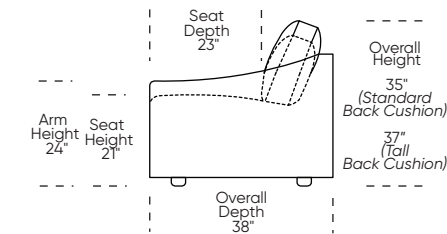

Please use actual leather, fabric, Crypton®, Sunbrella® and Ultrasuede® swatches when specifying furniture as the colors shown may vary due to the printing process.

Scale: 1/8 inch = 1 foot
All dimensions are approximate and subject to change.
Specify components from the sitting position.

UPHOLSTERED (NO SKIRT):

UPHOLSTERED (NO SKIRT):

**Standard Seat Height
High Leg**

**Higher Seat Height
High Leg**

**Standard Seat Height
Low Leg (Hidden Leg is used)**

**Higher Seat Height
Low Leg (Hidden Leg is used)**

SKIRTED:

SKIRTED:

**Standard Seat Height
High Leg**

**Higher Seat Height
High Leg**

**Standard Seat Height
Low Leg (Hidden Leg is used)**

**Higher Seat Height
Low Leg (Hidden Leg is used)**

Note: Skirted version includes a concealed leg in Oiled Ash finish.