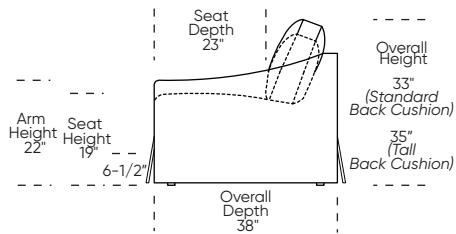

Please use actual leather, fabric, Crypton®, Sunbrella® and Ultrasuede® swatches when specifying furniture as the colors shown may vary due to the printing process.

Scale: 1/8 inch = 1 foot
All dimensions are approximate and subject to change.
Specify components from the sitting position.

UPHOLSTERED (NO SKIRT):

UPHOLSTERED (NO SKIRT):

**Standard Seat Height
High Leg**

**Higher Seat Height
High Leg**

**Standard Seat Height
Low Leg (Hidden Leg is used)**

**Higher Seat Height
Low Leg (Hidden Leg is used)**

SKIRTED:

SKIRTED:

**Standard Seat Height
High Leg**

**Higher Seat Height
High Leg**

**Standard Seat Height
Low Leg (Hidden Leg is used)**

**Higher Seat Height
Low Leg (Hidden Leg is used)**

Note: Skirted version includes a concealed leg in Oiled Ash finish.