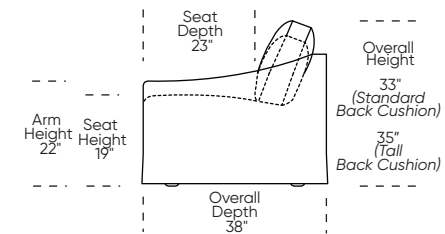

SKIRTED:

SKIRTED:

**Standard Seat Height
High Leg**

**Higher Seat Height
High Leg**

**Standard Seat Height
Low Leg (Hidden Leg is used)**

**Higher Seat Height
Low Leg (Hidden Leg is used)**

Note: Skirted version includes a concealed leg in Oiled Ash finish.