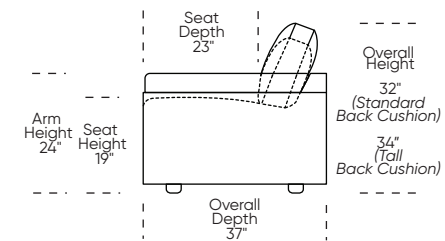

Please use actual leather, fabric, Crypton®, Sunbrella® and Ultrasuede® swatches when specifying furniture as the colors shown may vary due to the printing process.

Scale: 1/8 inch = 1 foot  
All dimensions are approximate and subject to change.  
Specify components from the sitting position.

**UPHOLSTERED (NO SKIRT):**

**UPHOLSTERED (NO SKIRT):**

**Standard Seat Height  
High Leg**

**Higher Seat Height  
High Leg**

**Standard Seat Height  
Low Leg (Hidden Leg is used)**

**Higher Seat Height  
Low Leg (Hidden Leg is used)**

**SKIRTED:**

**SKIRTED:**

**Standard Seat Height  
High Leg**

**Higher Seat Height  
High Leg**

**Standard Seat Height  
Low Leg (Hidden Leg is used)**

**Higher Seat Height  
Low Leg (Hidden Leg is used)**