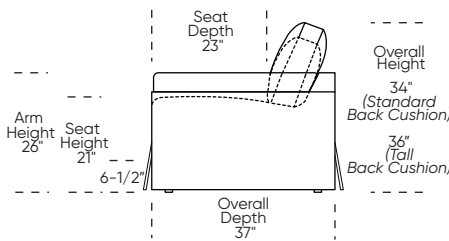

Please use actual leather, fabric, Crypton®, Sunbrella® and Ultrasuede® swatches when specifying furniture as the colors shown may vary due to the printing process.

Scale: 1/8 inch = 1 foot  
All dimensions are approximate and subject to change.  
Specify components from the sitting position.

**UPHOLSTERED (NO SKIRT):**

**UPHOLSTERED (NO SKIRT):**

**Standard Seat Height  
High Leg**

**Higher Seat Height  
High Leg**

**Standard Seat Height  
Low Leg (Hidden Leg is used)**

**Higher Seat Height  
Low Leg (Hidden Leg is used)**

**SKIRTED:**

**SKIRTED:**

**Standard Seat Height  
High Leg**

**Higher Seat Height  
High Leg**

**Standard Seat Height  
Low Leg (Hidden Leg is used)**

**Higher Seat Height  
Low Leg (Hidden Leg is used)**