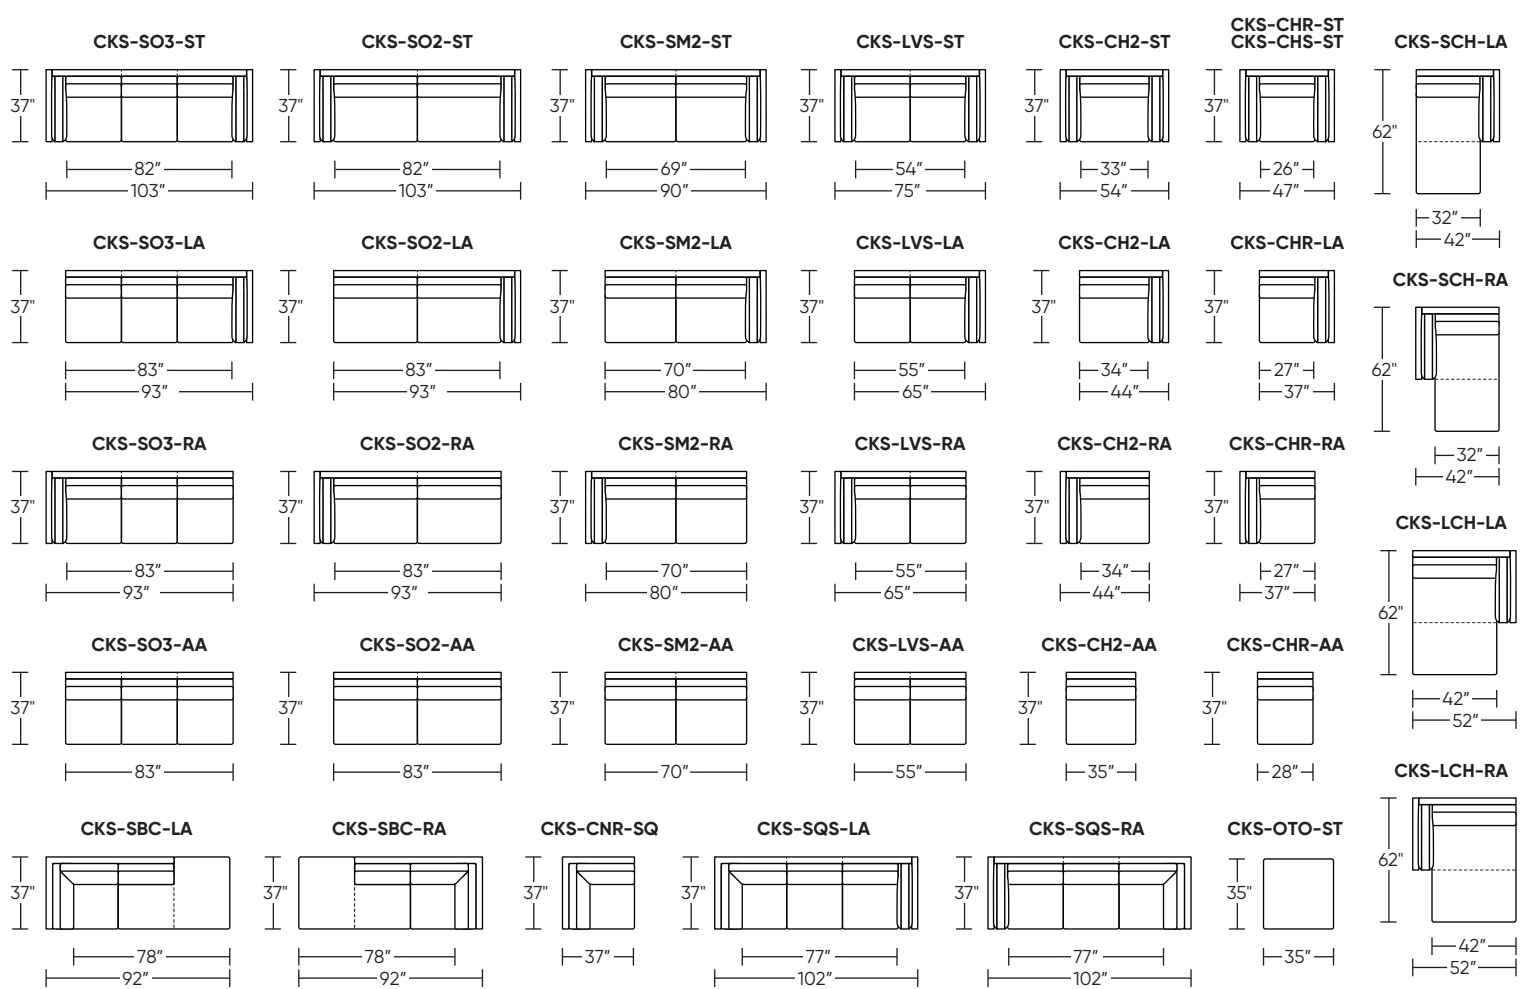

Frame Options:

- Upholstered (No skirt):
  - Standard Seat Height - 19"
    - High Leg
    - Low Leg
  - Higher Seat Height - 21"
    - High Leg
    - Low Leg
- Skirted (Upcharge):
  - Standard Seat Height - 19"
    - High Leg
    - Low Leg
  - Higher Seat Height - 21"
    - High Leg
    - Low Leg

Options:

Back & Seat Cushions:

- Foam
  - Knife-Edge
  - Tufted
  - Plain
- Down (Upcharge)
  - Knife-Edge
  - Tufted
  - Plain
- Trillium (Upcharge)
  - Knife-Edge
  - Tufted
  - Plain

Back Cushions:

- Standard
- Tall (+2")

High Leg Cooks available with:

- Wood Leg
  - Dune
  - Ebony
  - Mink
  - Oiled Ash
- Metal Leg
  - Brushed Stainless

Standard Features:

- Advanced unidirectional suspension system
- Foam: Premium high-density, high-resiliency foam seat cushions with fiber filled back cushions
- Loose arm, back, and seat cushions
- Single-needle top-stitch
- Limited lifetime warranty on frame and suspension
- Quick-ship delivery

Construction Notes:

- Plain or Tufted (tufted detail not available with knife-edge back cushion option)
- Loose knife-edge back cushions
- Down: Premium high-density, high-resiliency foam seat cushions with memory foam inserts encased in down with down-blend filled back cushions
- Trillium: Premium high-density, high-resiliency foam seat cushions with memory foam inserts encased in Trillium with Trillium filled back cushions

Note: Dotted line indicates seam on leather, Ultrasuede® and up the roll fabrics. Seams are eliminated with railroaded fabrics, except on chaise (SCH, LCH) to maintain consistent nap direction across the entire sectional.

Please use actual leather, fabric, Crypton®, Sunbrella® and Ultrasuede® swatches when specifying furniture as the colors shown may vary due to the printing process.

Scale: 1/8 inch = 1 foot
All dimensions are approximate and subject to change.
Specify components from the sitting position.