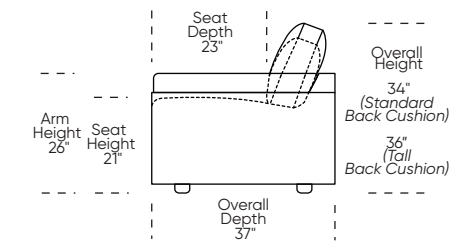

Please use actual leather, fabric, Crypton®, Sunbrella® and Ultrasuede® swatches when specifying furniture as the colors shown may vary due to the printing process.

Scale: 1/8 inch = 1 foot  
All dimensions are approximate and subject to change.  
Specify components from the sitting position.

**UPHOLSTERED (NO SKIRT):**

**UPHOLSTERED (NO SKIRT):**

**Standard Seat Height  
High Leg**

**Higher Seat Height  
High Leg**

**Standard Seat Height  
Low Leg (Hidden Leg is used)**

**Higher Seat Height  
Low Leg (Hidden Leg is used)**

**SKIRTED:**

**SKIRTED:**

**Standard Seat Height  
High Leg**

**Higher Seat Height  
High Leg**

**Standard Seat Height  
Low Leg (Hidden Leg is used)**

**Higher Seat Height  
Low Leg (Hidden Leg is used)**