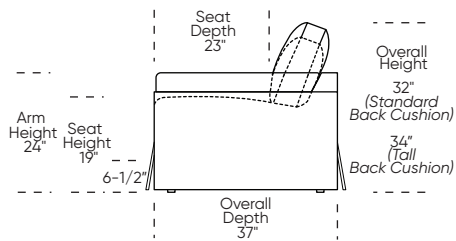

Please use actual leather, fabric, Crypton®, Sunbrella® and Ultrasuede® swatches when specifying furniture as the colors shown may vary due to the printing process.

Scale: 1/8 inch = 1 foot  
All dimensions are approximate and subject to change.  
Specify components from the sitting position.

**UPHOLSTERED (NO SKIRT):**

**UPHOLSTERED (NO SKIRT):**

**Standard Seat Height  
High Leg**

**Higher Seat Height  
High Leg**

**Standard Seat Height  
Low Leg (Hidden Leg is used)**

**Higher Seat Height  
Low Leg (Hidden Leg is used)**

**SKIRTED:**

**SKIRTED:**

**Standard Seat Height  
High Leg**

**Higher Seat Height  
High Leg**

**Standard Seat Height  
Low Leg (Hidden Leg is used)**

**Higher Seat Height  
Low Leg (Hidden Leg is used)**