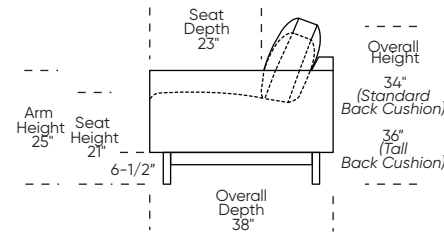

Please use actual leather, fabric, Crypton®, Sunbrella® and Ultrasuede® swatches when specifying furniture as the colors shown may vary due to the printing process.

Scale: 1/8 inch = 1 foot  
 All dimensions are approximate and subject to change.  
 Specify components from the sitting position.

**UPHOLSTERED (NO SKIRT):**

**UPHOLSTERED (NO SKIRT):**

**Standard Seat Height  
High Leg**

**Higher Seat Height  
High Leg**

**Standard Seat Height  
Low Leg (Hidden Leg is used)**

**Higher Seat Height  
Low Leg (Hidden Leg is used)**

**SKIRTED:**

**SKIRTED:**

**Standard Seat Height  
High Leg**

**Higher Seat Height  
High Leg**

**Standard Seat Height  
Low Leg (Hidden Leg is used)**

**Higher Seat Height  
Low Leg (Hidden Leg is used)**