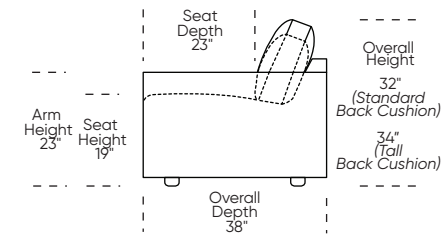

Please use actual leather, fabric, Crypton®, Sunbrella® and Ultrasuede® swatches when specifying furniture as the colors shown may vary due to the printing process.

Scale: 1/8 inch = 1 foot  
 All dimensions are approximate and subject to change.  
 Specify components from the sitting position.

**UPHOLSTERED (NO SKIRT):**

**UPHOLSTERED (NO SKIRT):**

**Standard Seat Height  
High Leg**

**Higher Seat Height  
High Leg**

**Standard Seat Height  
Low Leg (Hidden Leg is used)**

**Higher Seat Height  
Low Leg (Hidden Leg is used)**

**SKIRTED:**

**SKIRTED:**

**Standard Seat Height  
High Leg**

**Higher Seat Height  
High Leg**

**Standard Seat Height  
Low Leg (Hidden Leg is used)**

**Higher Seat Height  
Low Leg (Hidden Leg is used)**