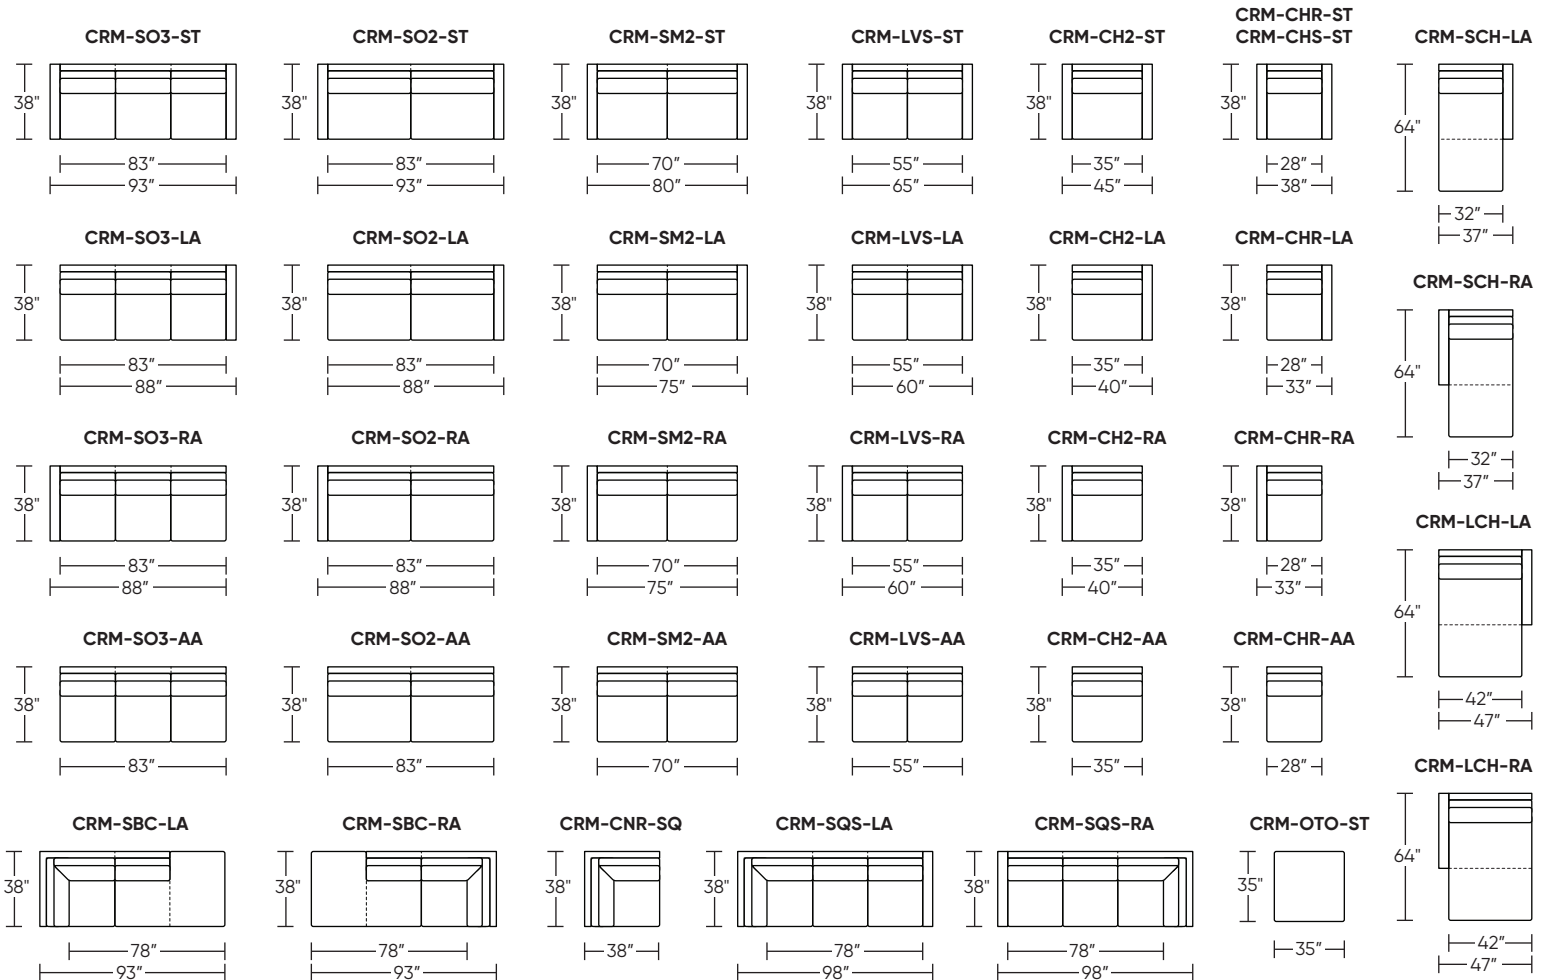

Frame Options:

- Upholstered (No skirt):
  - Standard Seat Height - 19"
    - High Leg
    - Low Leg
  - Higher Seat Height - 21"
    - High Leg
    - Low Leg
- Skirted (Upcharge):
  - Standard Seat Height - 19"
    - High Leg
    - Low Leg
  - Higher Seat Height - 21"
    - High Leg
    - Low Leg

Options:

Back & Seat Cushions:

- Foam
  - Knife-Edge
  - Tufted
  - Plain
- Down (Upcharge)
  - Knife-Edge
  - Tufted
  - Plain
- Trillium (Upcharge)
  - Knife-Edge
  - Tufted
  - Plain

Back Cushions:

- Standard
- Tall (+2")

High Leg Carmet available with:

- Wood Leg
  - Dune
  - Ebony
  - Mink
  - Oiled Ash
- Metal Leg
  - Brushed Stainless

Standard Features:

Advanced unidirectional suspension system
Foam: Premium high-density, high-resiliency foam seat cushions with fiber filled back cushions
Loose knife-edge back cushions
Single-needle top-stitch
Limited lifetime warranty on frame and suspension
Quick-ship delivery

Construction Notes:

Plain or Tufted (tufted detail not available with knife-edge back cushion option)
Loose knife-edge back cushions
Down: Premium high-density, high-resiliency foam seat cushions with memory foam inserts encased in down with down-blend filled back cushions
Trillium: Premium high-density, high-resiliency foam seat cushions with memory foam inserts encased in Trillium with Trillium filled back cushions

Note: Dotted line indicates seam on leather, Ultrasuede® and up the roll fabrics. Seams are eliminated with railroaded fabrics, except on chaise (SCH, LCH) to maintain consistent nap direction across the entire sectional.

Please use actual leather, fabric, Crypton®, Sunbrella® and Ultrasuede® swatches when specifying furniture as the colors shown may vary due to the printing process.

Scale: 1/8 inch = 1 foot
All dimensions are approximate and subject to change.
Specify components from the sitting position.