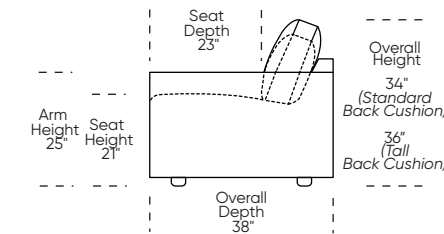

Please use actual leather, fabric, Crypton®, Sunbrella® and Ultrasuede® swatches when specifying furniture as the colors shown may vary due to the printing process.

Scale: 1/8 inch = 1 foot  
 All dimensions are approximate and subject to change.  
 Specify components from the sitting position.

**UPHOLSTERED (NO SKIRT):**

**UPHOLSTERED (NO SKIRT):**

**Standard Seat Height  
High Leg**

**Higher Seat Height  
High Leg**

**Standard Seat Height  
Low Leg (Hidden Leg is used)**

**Higher Seat Height  
Low Leg (Hidden Leg is used)**

**SKIRTED:**

**SKIRTED:**

**Standard Seat Height  
High Leg**

**Higher Seat Height  
High Leg**

**Standard Seat Height  
Low Leg (Hidden Leg is used)**

**Higher Seat Height  
Low Leg (Hidden Leg is used)**