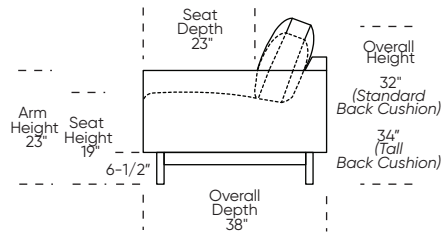

UPHOLSTERED (NO SKIRT):

UPHOLSTERED (NO SKIRT):

**Standard Seat Height
High Leg**