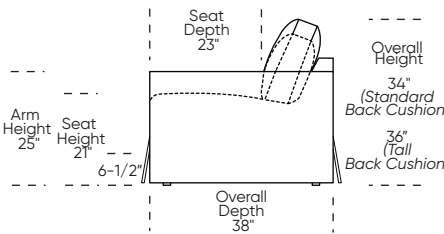

Please use actual leather, fabric, Crypton®, Sunbrella® and Ultrasuede® swatches when specifying furniture as the colors shown may vary due to the printing process.

Scale: 1/8 inch = 1 foot  
 All dimensions are approximate and subject to change.  
 Specify components from the sitting position.

**UPHOLSTERED (NO SKIRT):**

**UPHOLSTERED (NO SKIRT):**

**Standard Seat Height  
High Leg**

**Higher Seat Height  
High Leg**

**Standard Seat Height  
Low Leg (Hidden Leg is used)**

**Higher Seat Height  
Low Leg (Hidden Leg is used)**

**SKIRTED:**

**SKIRTED:**

**Standard Seat Height  
High Leg**

**Higher Seat Height  
High Leg**

**Standard Seat Height  
Low Leg (Hidden Leg is used)**

**Higher Seat Height  
Low Leg (Hidden Leg is used)**