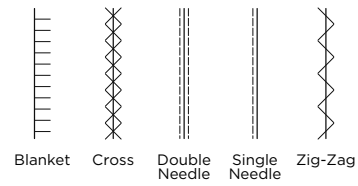

**Options:**

- Contrasting stitch detail available in Black, Brown, Charcoal, Cream, Espresso, Grey, Lemon, Pink, Royal, Scarlet, Tangerine, or Teal thread color
- Choice of decorative stitch detail - blanket, cross, double-needle, or zig-zag
- Wood legs available in Acorn, Espresso or Walnut finish

Please use actual leather, fabric, Crypton®, Sunbrella® and Ultrasuede® swatches when specifying furniture as the colors shown may vary due to the printing process.

**Decorative Stitches Available:**

**Note:** Dotted line indicates seam on leather, Ultrasuede® and up the roll fabrics. Seams are eliminated with railroaded fabrics.