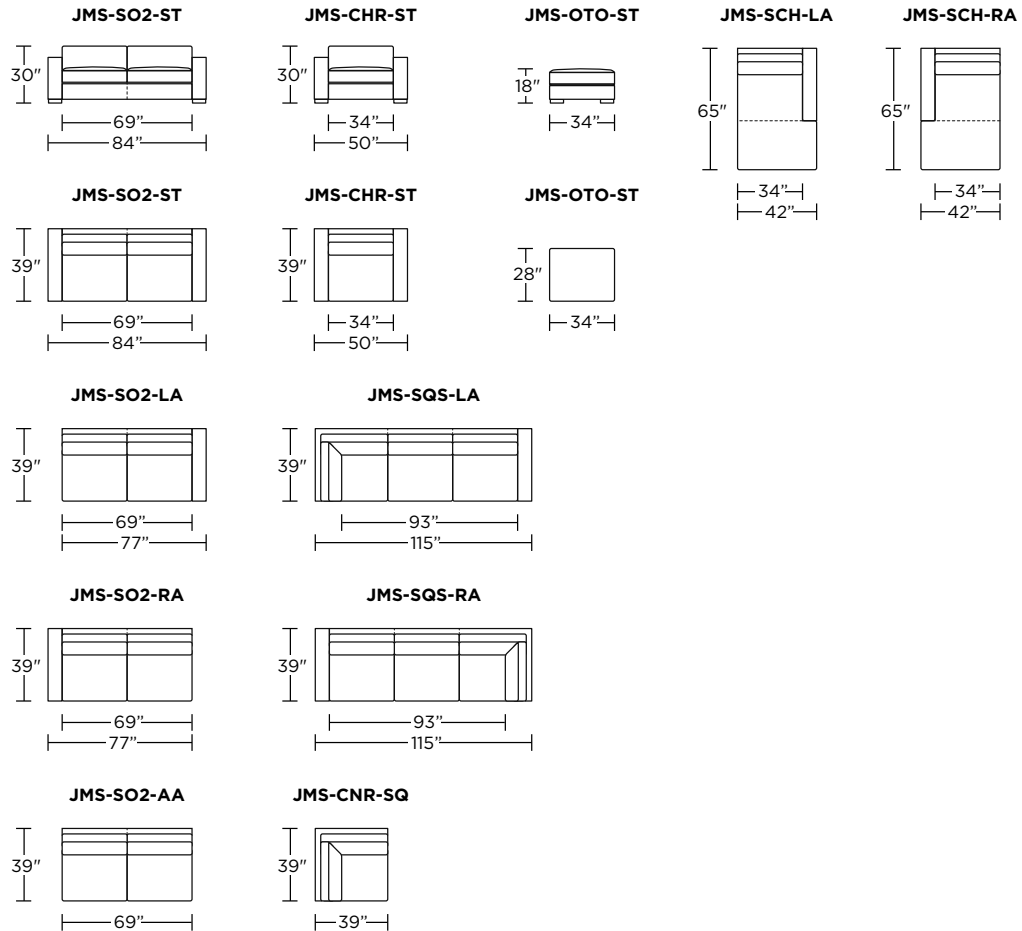

Scale: 1/8 inch = 1 foot  
All dimensions are approximate and subject to change.  
Specify components from the sitting position.

V.11.25.19