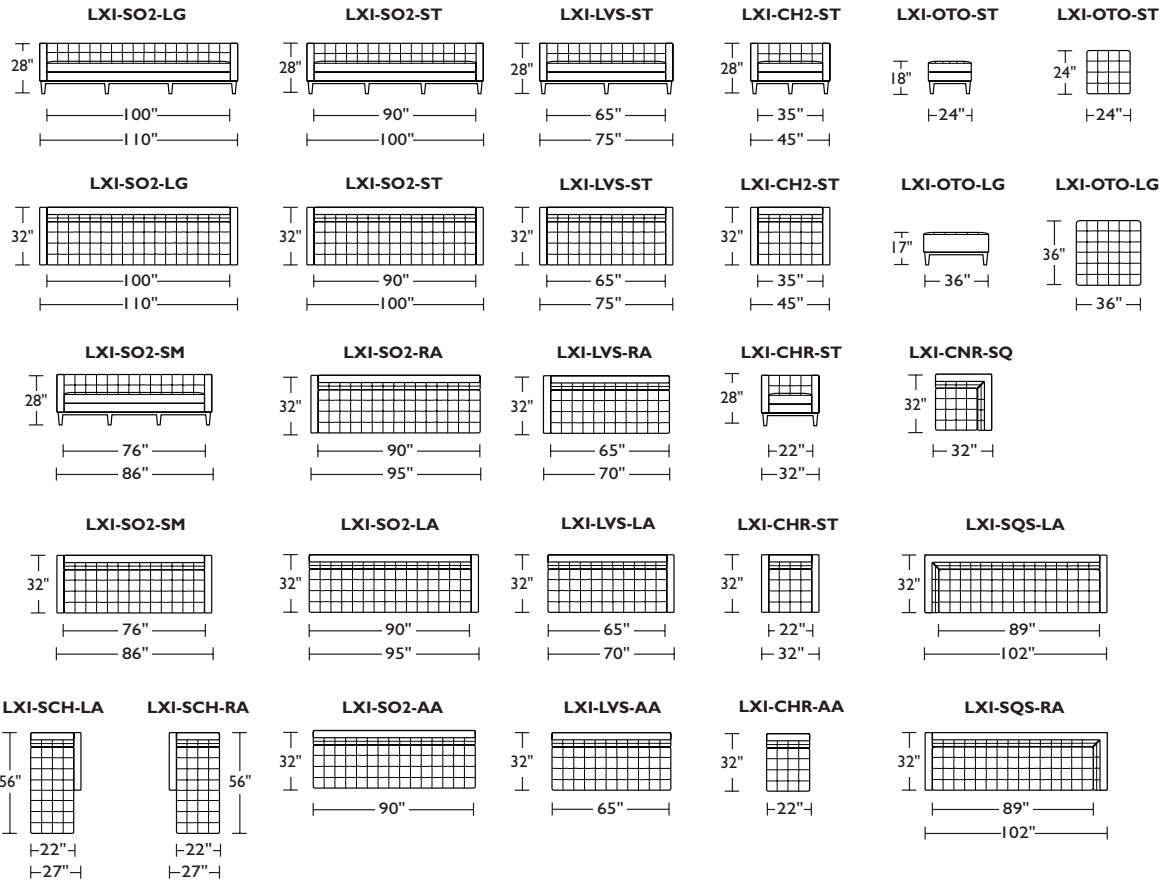

Options:

- Wood base available in Acorn, Espresso or Walnut finish
- Solid Natural Walnut and Gray Ash base also available

Please use actual leather, fabric and Ultrasuede® swatches when specifying furniture as the colors shown may vary due to the printing process.

Scale: 1/8 inch = 1 foot
All dimensions are approximate and subject to change.
Specify components from the sitting position.