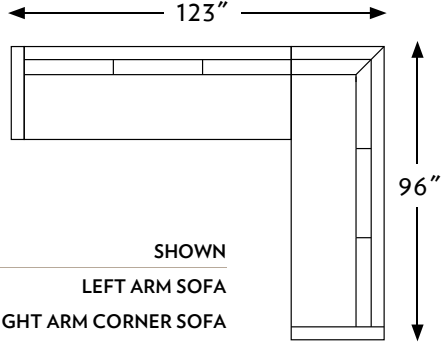

THE MONDAY ARM

562 MONDAY ROLL ARM | 1:75 SCALE SHOWN

56234 LEFT ARM SOFA
56231 RIGHT ARM CORNER SOFA

56211 R ARM CHAIR TOTAL W34" D37" H32" SEAT W26" D22" H18" ARMS --- --- H24"	56212 L ARM CHAIR TOTAL W34" D37" H32" SEAT W26" D22" H18" ARMS --- --- H24"	56220 LOVESEAT TOTAL W67" D37" H32" SEAT W52" D22" H18" ARMS --- --- H24"	56221 R ARM LOVESEAT TOTAL W60" D37" H32" SEAT W52" D22" H18" ARMS --- --- H24"	56222 L ARM LOVESEAT TOTAL W60" D37" H32" SEAT W52" D22" H18" ARMS --- --- H24"
56230 86" SOFA TOTAL W94" D37" H32" SEAT W78" D22" H18" ARMS --- --- H24"	56231 R ARM CORNER SOFA TOTAL W96" D37" H32" SEAT W79" D22" H18" ARMS --- --- H24"	56232 L ARM CORNER SOFA TOTAL W96" D37" H32" SEAT W79" D22" H18" ARMS --- --- H24"	56233 R ARM SOFA TOTAL W86" D37" H32" SEAT W78" D22" H18" ARMS --- --- H24"	56234 L ARM SOFA TOTAL W86" D37" H32" SEAT W78" D22" H18" ARMS --- --- H24"
56235 APARTMENT SOFA TOTAL W84" D37" H32" SEAT W68" D22" H18" ARMS --- --- H24"	56236 R ARM APARTMENT SOFA TOTAL W76" D37" H32" SEAT W68" D22" H18" ARMS --- --- H24"	56237 L ARM APARTMENT SOFA TOTAL W76" D37" H32" SEAT W68" D22" H18" ARMS --- --- H24"	56260 CHAISE TOTAL W46" D63" H32" SEAT W30" D48" H18" ARMS --- --- H24"	56261 RIGHT ARM CHAISE TOTAL W38" D63" H32" SEAT W30" D48" H18" ARMS --- --- H24"
56262 L ARM CHAISE TOTAL W38" D63" H32" SEAT W30" D48" H18" ARMS --- --- H24"	56280 96" SOFA TOTAL W104" D37" H32" SEAT W88" D22" H18" ARMS --- --- H24"	56281 R ARM LG SOFA TOTAL W96" D37" H32" SEAT W88" D22" H18" ARMS --- --- H24"	56282 L ARM LG SOFA TOTAL W96" D37" H32" SEAT W88" D22" H18" ARMS --- --- H24"