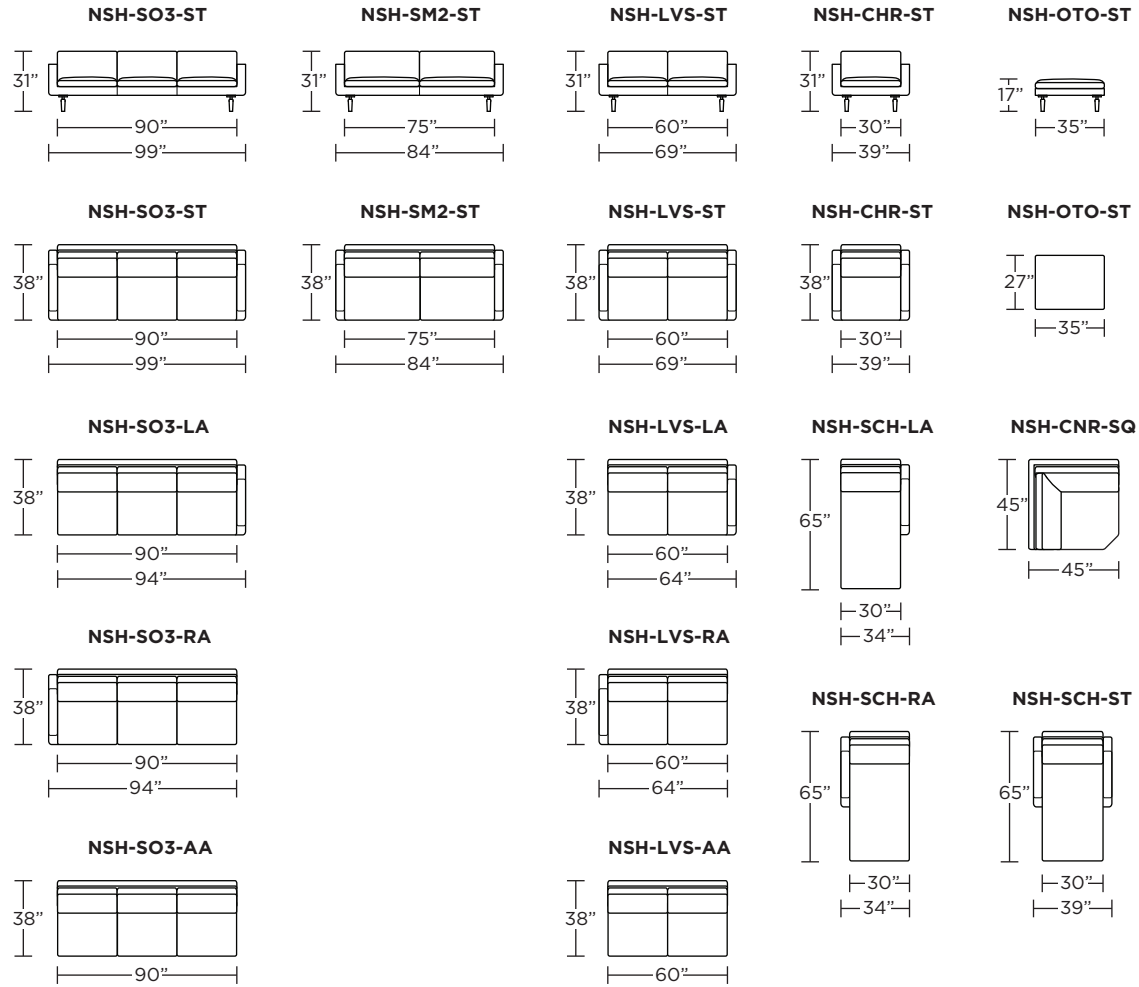

## NASH by JOHN MASCHERONI

Scale : 1/8 inch = 1 foot  
All dimensions are approximate and subject to change.  
Specify all components from the sitting position.

V07.21.23