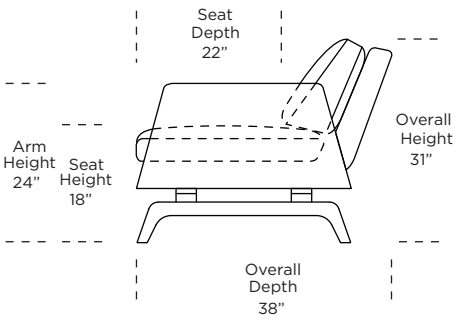

## NASH by JOHN MASCHERONI

Scale : 1/8 inch = 1 foot  
All dimensions are approximate and subject to change.  
Specify all components from the sitting position.

V07.21.23