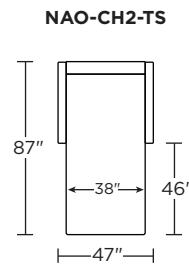

Options:

- Wood legs in Acorn, Espresso or Walnut finish

Mattress:

- Four inches of high-density, high-resiliency foam

Leg height is 4"

Please use actual leather, fabric, Crypton®, Sunbrella® and Ultrasuede® swatches when specifying furniture as the colors shown may vary due to the printing process.

Scale: 1/8 inch = 1 foot
All dimensions are approximate and subject to change.
Specify components from the sitting position.