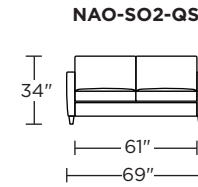

Options:

- Wood legs in Acorn, Espresso or Walnut finish

Mattress:

- Four inches of high-density, high-resiliency foam

Leg height is 4"

Please use actual leather, fabric, Crypton®, Sunbrella® and Ultrasuede® swatches when specifying furniture as the colors shown may vary due to the printing process.

Scale: 1/8 inch = 1 foot
All dimensions are approximate and subject to change.
Specify components from the sitting position.