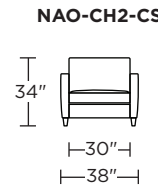

Options:

- Wood legs in Acorn, Espresso or Walnut finish

Mattress:

- Four inches of high-density, high-resiliency foam

Leg height is 4"

Please use actual leather, fabric, Crypton®, Sunbrella® and Ultrasuede® swatches when specifying furniture as the colors shown may vary due to the printing process.

Scale: 1/8 inch = 1 foot
All dimensions are approximate and subject to change.
Specify components from the sitting position.