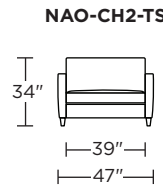

Options:

- Wood legs in Acorn, Espresso or Walnut finish

Mattress:

- Four inches of high-density, high-resiliency foam

Leg height is 4"

Please use actual leather, fabric, Crypton®, Sunbrella® and Ultrasuede® swatches when specifying furniture as the colors shown may vary due to the printing process.

Scale: 1/8 inch = 1 foot
All dimensions are approximate and subject to change.
Specify components from the sitting position.