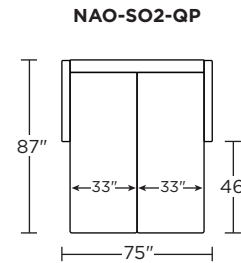

Options:

- Wood legs in Acorn, Espresso or Walnut finish

Mattress:

- Four inches of high-density, high-resiliency foam

Leg height is 4"

Please use actual leather, fabric, Crypton®, Sunbrella® and Ultrasuede® swatches when specifying furniture as the colors shown may vary due to the printing process.

Scale: 1/8 inch = 1 foot
All dimensions are approximate and subject to change.
Specify components from the sitting position.