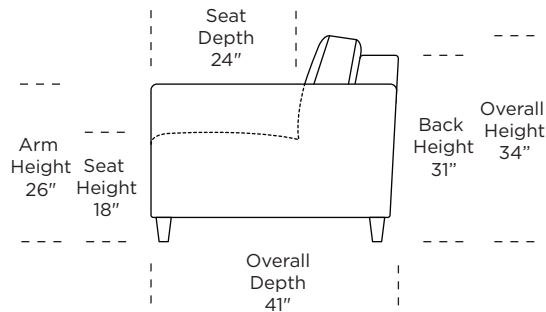

Options:

- Wood legs in Acorn, Espresso or Walnut finish

Mattress:

- Four inches of high-density, high-resiliency foam

Leg height is 4"

Please use actual leather, fabric, Crypton®, Sunbrella® and Ultrasuede® swatches when specifying furniture as the colors shown may vary due to the printing process.

Scale: 1/8 inch = 1 foot
All dimensions are approximate and subject to change.
Specify components from the sitting position.