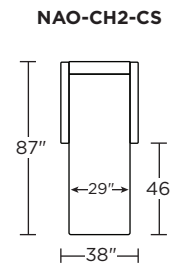

Options:

- Wood legs in Acorn, Espresso or Walnut finish

Mattress:

- Four inches of high-density, high-resiliency foam

Leg height is 4"

Please use actual leather, fabric, Crypton®, Sunbrella® and Ultrasuede® swatches when specifying furniture as the colors shown may vary due to the printing process.

Scale: 1/8 inch = 1 foot
All dimensions are approximate and subject to change.
Specify components from the sitting position.