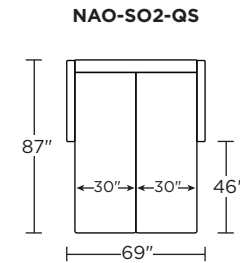

Options:

- Wood legs in Acorn, Espresso or Walnut finish

Mattress:

- Four inches of high-density, high-resiliency foam

Leg height is 4"

Please use actual leather, fabric, Crypton®, Sunbrella® and Ultrasuede® swatches when specifying furniture as the colors shown may vary due to the printing process.

Scale: 1/8 inch = 1 foot
All dimensions are approximate and subject to change.
Specify components from the sitting position.