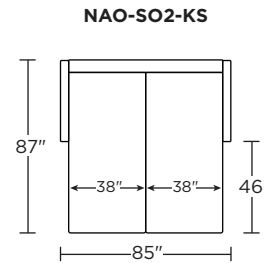

Options:

- Wood legs in Acorn, Espresso or Walnut finish

Mattress:

- Four inches of high-density, high-resiliency foam

Leg height is 4"

Please use actual leather, fabric, Crypton®, Sunbrella® and Ultrasuede® swatches when specifying furniture as the colors shown may vary due to the printing process.

Scale: 1/8 inch = 1 foot
All dimensions are approximate and subject to change.
Specify components from the sitting position.