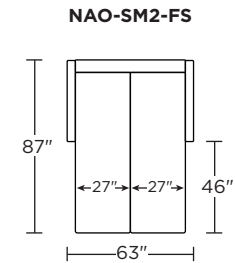

Options:

- Wood legs in Acorn, Espresso or Walnut finish

Mattress:

- Four inches of high-density, high-resiliency foam

Leg height is 4"

Please use actual leather, fabric, Crypton®, Sunbrella® and Ultrasuede® swatches when specifying furniture as the colors shown may vary due to the printing process.

Scale: 1/8 inch = 1 foot
All dimensions are approximate and subject to change.
Specify components from the sitting position.