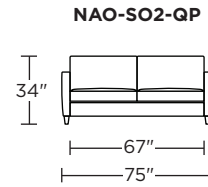

Options:

- Wood legs in Acorn, Espresso or Walnut finish

Mattress:

- Four inches of high-density, high-resiliency foam

Leg height is 4"

Please use actual leather, fabric, Crypton®, Sunbrella® and Ultrasuede® swatches when specifying furniture as the colors shown may vary due to the printing process.

Scale: 1/8 inch = 1 foot
All dimensions are approximate and subject to change.
Specify components from the sitting position.