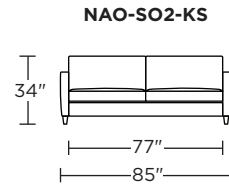

Options:

- Wood legs in Acorn, Espresso or Walnut finish

Mattress:

- Four inches of high-density, high-resiliency foam

Leg height is 4"

Please use actual leather, fabric, Crypton®, Sunbrella® and Ultrasuede® swatches when specifying furniture as the colors shown may vary due to the printing process.

Scale: 1/8 inch = 1 foot
All dimensions are approximate and subject to change.
Specify components from the sitting position.