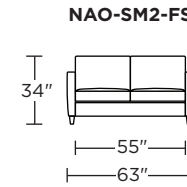

Options:

- Wood legs in Acorn, Espresso or Walnut finish

Mattress:

- Four inches of high-density, high-resiliency foam

Leg height is 4"

Please use actual leather, fabric, Crypton®, Sunbrella® and Ultrasuede® swatches when specifying furniture as the colors shown may vary due to the printing process.

Scale: 1/8 inch = 1 foot
All dimensions are approximate and subject to change.
Specify components from the sitting position.