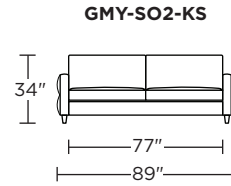

GRAMERCY

Standard Features:

- Premium high-density, high-resiliency foam seat
- Loose back and tight seat cushions
- Unique seat cushion design doubles as a mattress section
- Zero wall clearance
- Single-needle top-stitch
- Lifetime warranty on frame
- Limited three-year warranty on mechanism
- Quick-ship delivery

Scale: 1/8 inch = 1 foot
All dimensions are approximate and subject to change.
Specify components from the sitting position.