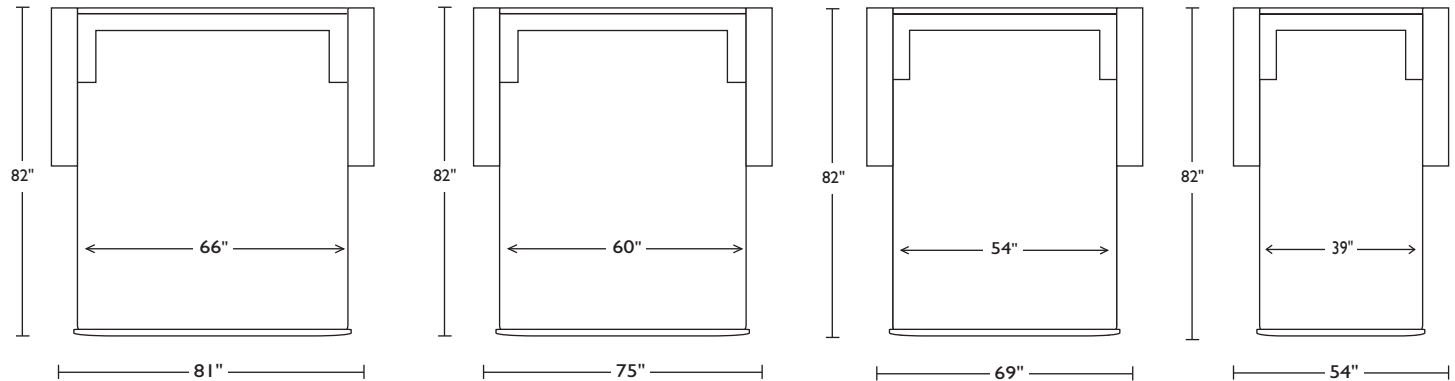

COMFORT SLEEPER BY AMERICAN LEATHER® SILVER

PORTER

Standard Features:

- Premium high-density, high-resiliency foam
- Loose back and seat cushions
- Fall away back becomes mattress section
- Zero wall clearance
- Single needle top-stitch
- Lifetime warranty on frame
- Limited five-year warranty on mechanism
- Quick-ship delivery

Scale: 1/4 inch = 1 foot
 All dimensions are approximate and subject to change.
 Specify components from the sitting position.
 U.S. patents #6904628 & 8011034

V.04.30.19