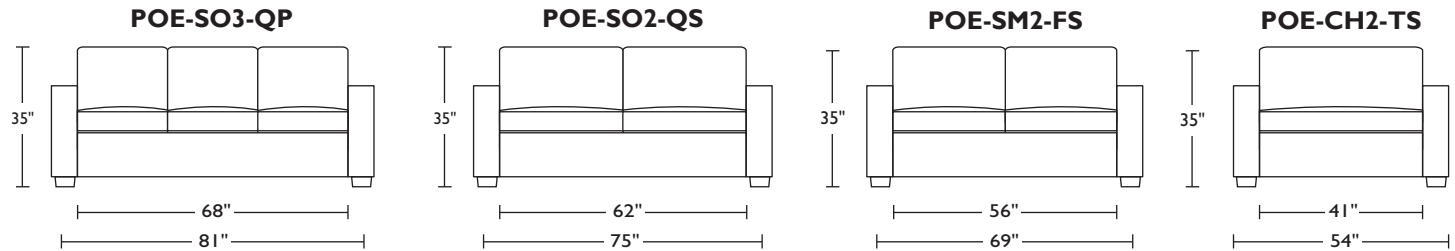

COMFORT SLEEPER BY AMERICAN LEATHER® SILVER

PORTER

Standard Features:

- Premium high-density, high-resiliency foam
- Loose back and seat cushions
- Fall away back becomes mattress section
- Zero wall clearance
- Single needle top-stitch
- Lifetime warranty on frame
- Limited five-year warranty on mechanism
- Quick-ship delivery

Scale: 1/4 inch = 1 foot
 All dimensions are approximate and subject to change.
 Specify components from the sitting position.
 U.S. patents #6904628 & 8011034

V.04.30.19