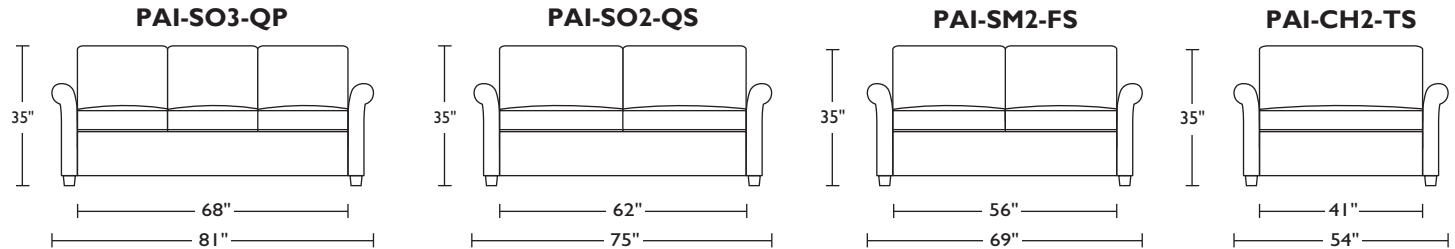

COMFORT SLEEPER BY AMERICAN LEATHER® SILVER

PAIGE

Standard Features:

- Premium high-density, high-resiliency foam
- Loose back and seat cushions
- Fall away back becomes mattress section
- Zero wall clearance
- Single needle top-stitch
- Lifetime warranty on frame
- Limited five-year warranty on mechanism
- Quick-ship delivery

Scale: 1/4 inch = 1 foot
 All dimensions are approximate and subject to change.
 Specify components from the sitting position.
 U.S. patents #6904628 & 8011034

V.04.30.19