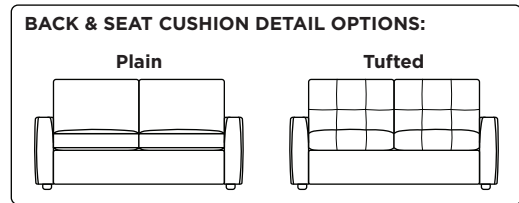

Standard Comfort Sleeper®

Features:

- Featuring the patented Tiffany 24/7™ platform sleep system
- Room to stretch out with true 80 inches of bedroom-length sleeping surface
- Ultimate comfort on five inches of plush, high-density foam mattress
- Under-sofa dust covers keeps dust and dirt from ever touching the mattress
- Zero wall clearance
- Quick-ship delivery
- Single-needle top-stitch
- High-density, high-resiliency foam seat cushions
- Loose back and seat cushions
- Lifetime warranty on frame
- 10-year mechanism warranty

Mattress Options:

- HiPerform with Crypton® ticking
- Cooling Gel
- Tempur-Pedic®

Options:

- High-density, high-resiliency foam seat cushions encased in down and down back cushions available
- Bench seat cushion
- Tufted back and seat cushion decorative detail
- Ottomans available with casters

Leg height is 2" (Hidden Leg)

Please use actual leather, fabric, Crypton®, Sunbrella® and Ultrasuede® swatches when specifying furniture as the colors shown may vary due to the printing process.

Note: Seat depth includes cushion overhang which may be up to 1"

LANGDON

* Picture shows left arm seated. Please specify left or right arm seated when ordering.

All orders are in seated position.

‡ Dotted lines for Queen Plus sizes indicates the number of seats.

All dimensions are approximate and subject to change.