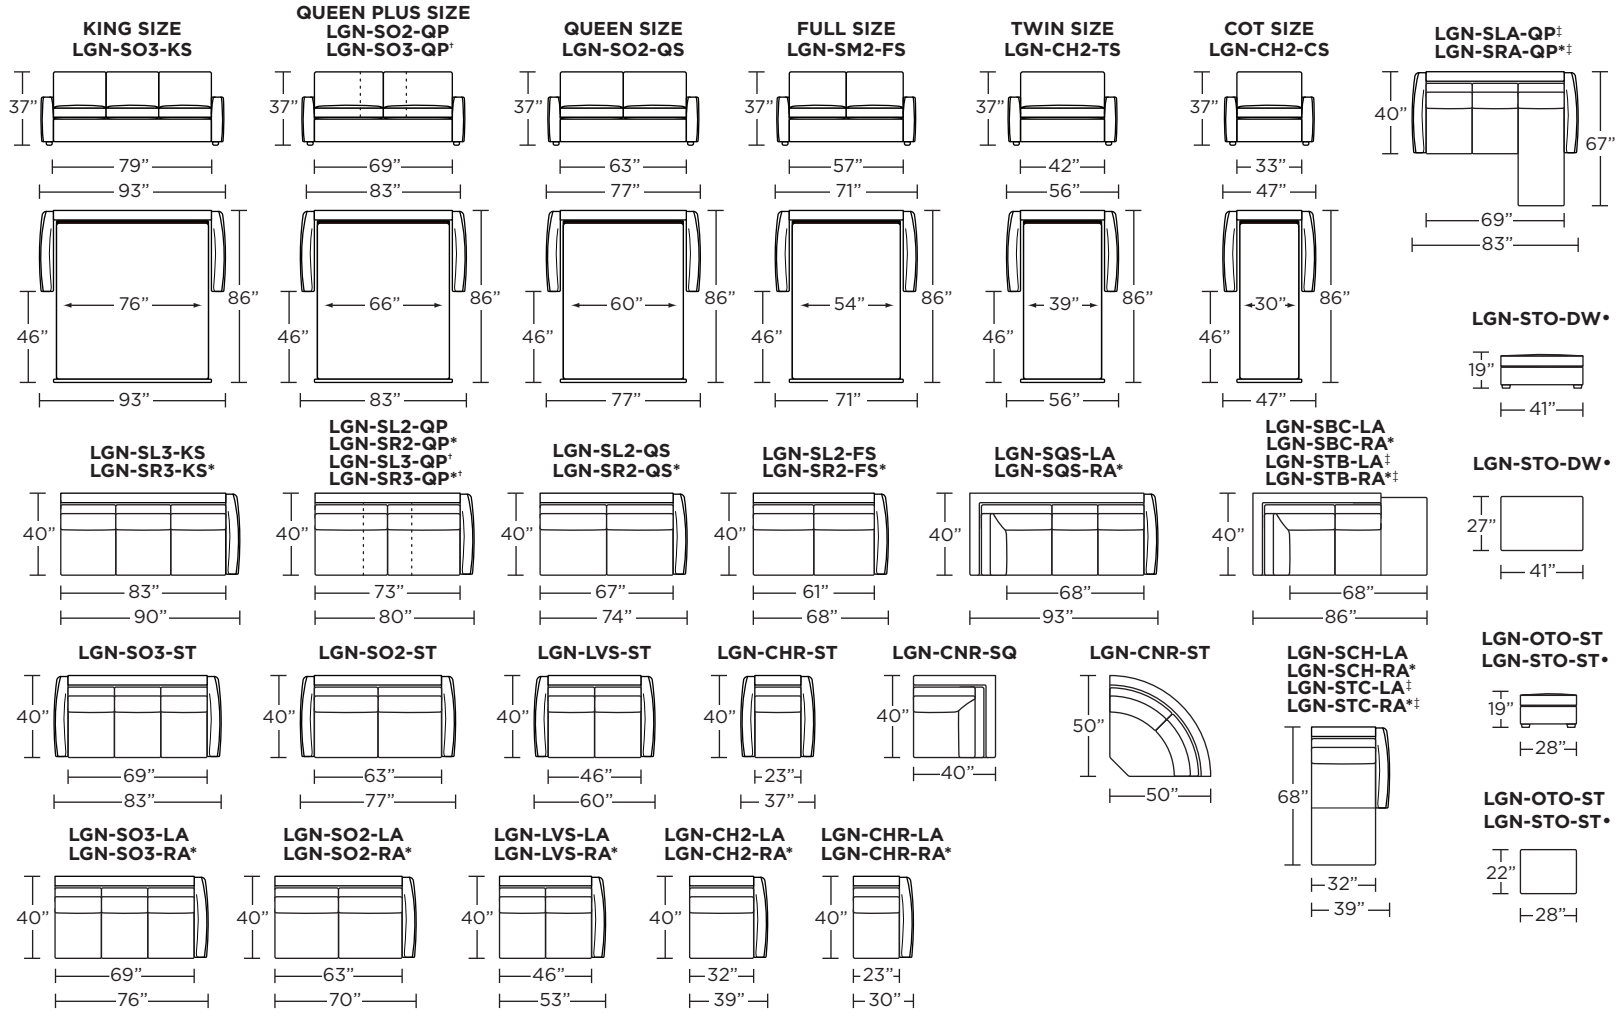

Standard Comfort Sleeper®

Features:

- Featuring the patented Tiffany 24/7™ platform sleep system
- Room to stretch out with true 80 inches of bedroom-length sleeping surface
- Ultimate comfort on five inches of plush, high-density foam mattress
- Under-sofa dust covers keeps dust and dirt from ever touching the mattress
- Zero wall clearance
- Quick-ship delivery
- Single-needle top-stitch
- High-density, high-resiliency foam seat cushions
- Loose back and seat cushions
- Lifetime warranty on frame
- 10-year mechanism warranty

Leg height is 2" (Hidden Leg)

Please use actual leather, fabric, Crypton®, Sunbrella® and Ultrasuede® swatches when specifying furniture as the colors shown may vary due to the printing process.

Note: Seat depth includes cushion overhang which may be up to 1"

LANGDON

* Picture shows left arm seated. Please specify left or right arm seated when ordering.

All orders are in seated position.

‡ Dotted lines for Queen Plus sizes indicates the number of seats.

All dimensions are approximate and subject to change.