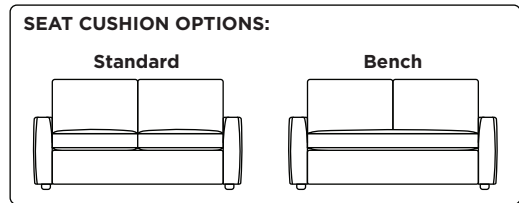

Standard Comfort Sleeper®

Features:

- Featuring the patented Tiffany 24/7™ platform sleep system
- Room to stretch out with true 80 inches of bedroom-length sleeping surface
- Ultimate comfort on five inches of plush, high-density foam mattress
- Under-sofa dust covers keeps dust and dirt from ever touching the mattress
- Zero wall clearance
- Quick-ship delivery
- Single-needle top-stitch
- High-density, high-resiliency foam seat cushions
- Loose back and seat cushions
- Lifetime warranty on frame
- 10-year mechanism warranty

Leg height is 2" (Hidden Leg)

Please use actual leather, fabric, Crypton®, Sunbrella® and Ultrasuede® swatches when specifying furniture as the colors shown may vary due to the printing process.

Note: Seat depth includes cushion overhang which may be up to 1"

LANGDON

* Picture shows left arm seated. Please specify left or right arm seated when ordering.

All orders are in seated position.

‡ Dotted lines for Queen Plus sizes indicates the number of seats.

All dimensions are approximate and subject to change.