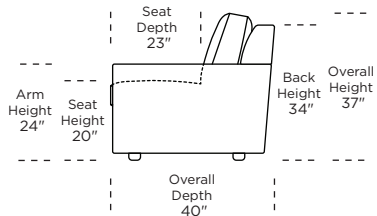

Standard Comfort Sleeper®

Features:

- Featuring the patented Tiffany 24/7™ platform sleep system
- Room to stretch out with true 80 inches of bedroom-length sleeping surface
- Ultimate comfort on five inches of plush, high-density foam mattress
- Under-sofa dust covers keeps dust and dirt from ever touching the mattress
- Zero wall clearance
- Quick-ship delivery
- Single-needle top-stitch
- High-density, high-resiliency foam seat cushions
- Loose back and seat cushions
- Lifetime warranty on frame
- 10-year mechanism warranty

Leg height is 2" (Hidden Leg)

Please use actual leather, fabric, Crypton®, Sunbrella® and Ultrasuede® swatches when specifying furniture as the colors shown may vary due to the printing process.

Note: Seat depth includes cushion overhang which may be up to 1"

LANGDON

* Picture shows left arm seated. Please specify left or right arm seated when ordering.

All orders are in seated position.

‡ Dotted lines for Queen Plus sizes indicates the number of seats.

All dimensions are approximate and subject to change.