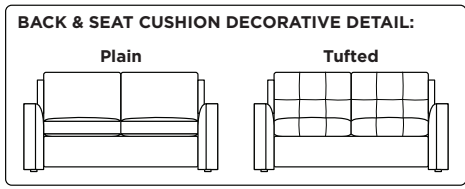

Standard Comfort Sleeper®

- Features:**
 Featuring the patented Tiffany 24/7™ platform sleep system
 Room to stretch out with true 80 inches of bedroom-length sleeping surface
 Ultimate comfort on five inches of plush, high-density foam mattress
 Under-sofa dust covers keeps dust and dirt from ever touching the mattress
 Zero wall clearance
 Quick-ship delivery
 Single-needle top-stitch
 High-density, high-resiliency foam seat cushions
 Loose back and seat cushions
 Lifetime warranty on frame
 10-year mechanism warranty

Mattress Options:

- HiPerform with Crypton™ ticking
 Cooling Gel
 Tempur-Pedic®

Options:

- High-density, high-resiliency foam seat cushions encased in down and down back cushions available
 Bench seat cushion
 Tufted back and seat cushion decorative detail
 Ottomans available with casters

Leg height is 1"

Please use actual leather, fabric, Crypton®, Sunbrella® and Ultrasuede® swatches when specifying furniture as the colors shown may vary due to the printing process.

Note: Seat depth includes cushion overhang which may be up to 1"

- * Picture shows left arm seated. Please specify left or right arm seated when ordering.
- All orders are in seated position.
- † Dotted lines for Queen Plus sizes indicates the number of seats.
- All dimensions are approximate and subject to change.
- ‡ Chaise lifts up to reveal hidden storage space. • Storage