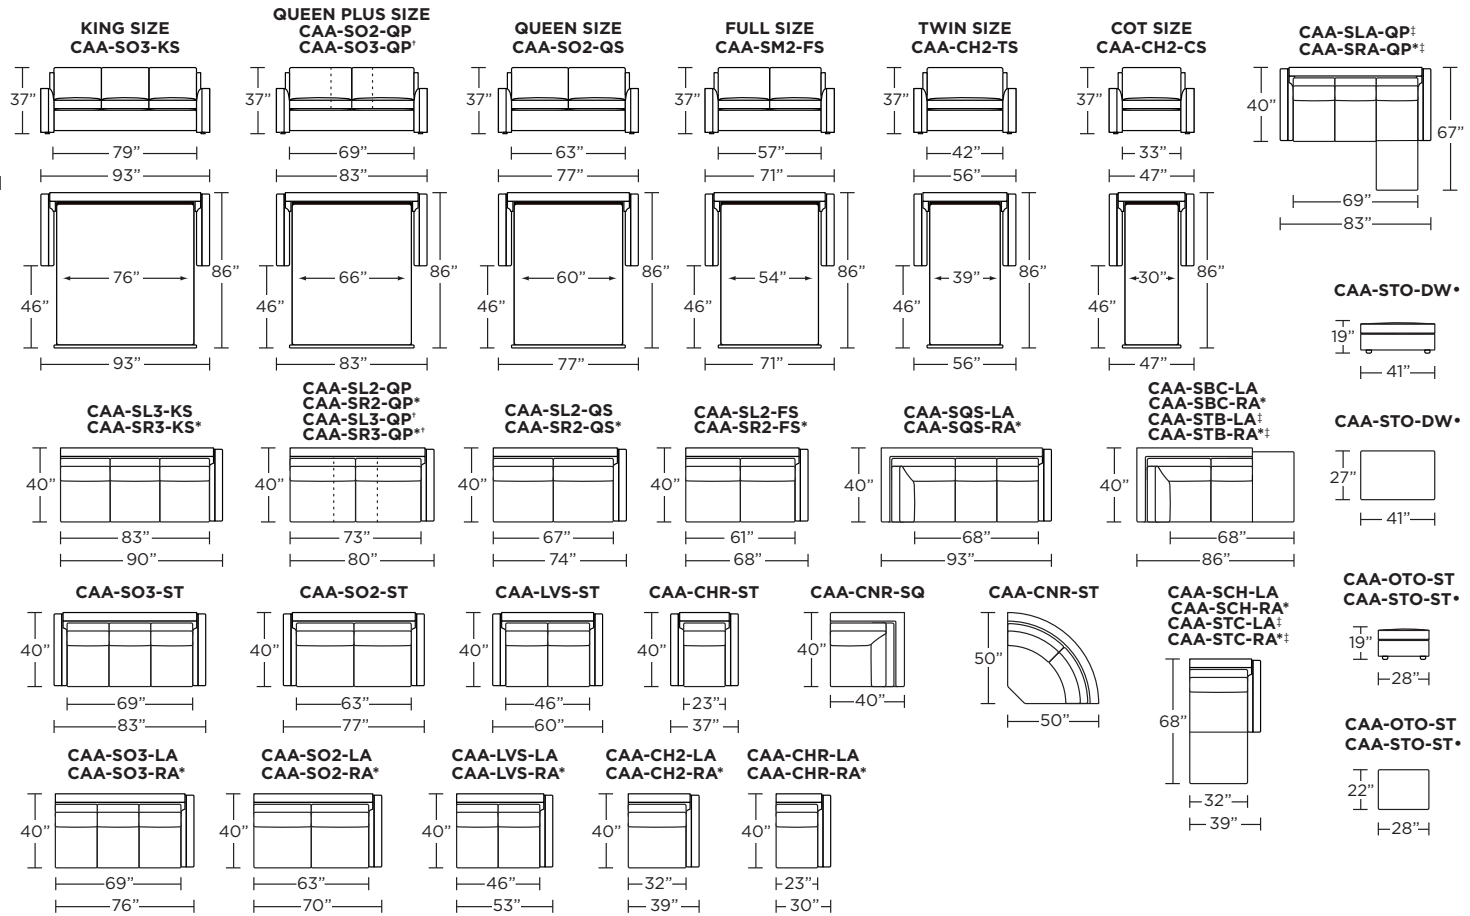

Standard Comfort Sleeper®

- Features:**
 Featuring the patented Tiffany 24/7™ platform sleep system
 Room to stretch out with true 80 inches of bedroom-length sleeping surface
 Ultimate comfort on five inches of plush, high-density foam mattress
 Under-sofa dust covers keeps dust and dirt from ever touching the mattress
 Zero wall clearance
 Quick-ship delivery
 Single-needle top-stitch
 High-density, high-resiliency foam seat cushions
 Loose back and seat cushions
 Lifetime warranty on frame
 10-year mechanism warranty

Leg height is 1"

Please use actual leather, fabric, Crypton®, Sunbrella® and Ultrasuede® swatches when specifying furniture as the colors shown may vary due to the printing process.

Note: Seat depth includes cushion overhang which may be up to 1"

- * Picture shows left arm seated. Please specify left or right arm seated when ordering.
- All orders are in seated position.
- † Dotted lines for Queen Plus sizes indicates the number of seats.
- All dimensions are approximate and subject to change.
- ‡ Chaise lifts up to reveal hidden storage space. • Storage