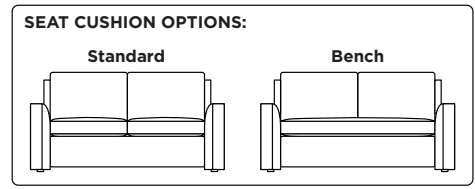

Standard Comfort Sleeper®

- Features:**
 Featuring the patented Tiffany 24/7™ platform sleep system
 Room to stretch out with true 80 inches of bedroom-length sleeping surface
 Ultimate comfort on five inches of plush, high-density foam mattress
 Under-sofa dust covers keeps dust and dirt from ever touching the mattress
 Zero wall clearance
 Quick-ship delivery
 Single-needle top-stitch
 High-density, high-resiliency foam seat cushions
 Loose back and seat cushions
 Lifetime warranty on frame
 10-year mechanism warranty

Leg height is 1"

Please use actual leather, fabric, Crypton®, Sunbrella® and Ultrasuede® swatches when specifying furniture as the colors shown may vary due to the printing process.

Note: Seat depth includes cushion overhang which may be up to 1"

- * Picture shows left arm seated. Please specify left or right arm seated when ordering.
- All orders are in seated position.
- † Dotted lines for Queen Plus sizes indicates the number of seats.
- All dimensions are approximate and subject to change.
- ‡ Chaise lifts up to reveal hidden storage space. • Storage