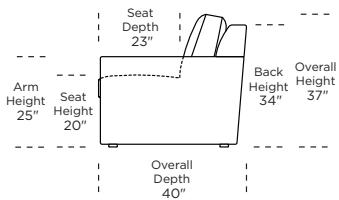

Standard Comfort Sleeper®

- Features:**
 Featuring the patented Tiffany 24/7™ platform sleep system
 Room to stretch out with true 80 inches of bedroom-length sleeping surface
 Ultimate comfort on five inches of plush, high-density foam mattress
 Under-sofa dust covers keeps dust and dirt from ever touching the mattress
 Zero wall clearance
 Quick-ship delivery
 Single-needle top-stitch
 High-density, high-resiliency foam seat cushions
 Loose back and seat cushions
 Lifetime warranty on frame
 10-year mechanism warranty

Leg height is 1"

Please use actual leather, fabric, Crypton®, Sunbrella® and Ultrasuede® swatches when specifying furniture as the colors shown may vary due to the printing process.

Note: Seat depth includes cushion overhang which may be up to 1"

- * Picture shows left arm seated. Please specify left or right arm seated when ordering.
- All orders are in seated position.
- † Dotted lines for Queen Plus sizes indicates the number of seats.
- All dimensions are approximate and subject to change.
- ‡ Chaise lifts up to reveal hidden storage space. • Storage