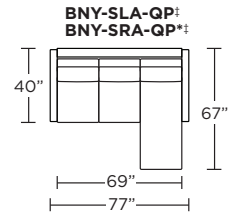

BENTLEY

BNY-STO-DW•

BNY-STO-DW•

**BNY-OTO-ST
BNY-STO-ST•**

**BNY-OTO-ST
BNY-STO-ST•**