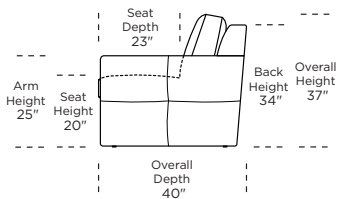

Standard Comfort Sleeper®

Features:

- Featuring the patented Tiffany 24/7™ platform sleep system
- Room to stretch out with true 80 inches of bedroom-length sleeping surface
- Ultimate comfort on five inches of plush, high-density foam mattress
- Under-sofa dust covers keeps dust and dirt from ever touching the mattress
- Zero wall clearance
- Quick-ship delivery
- Single-needle top-stitch
- Double-needle top-stitch detail on arm
- High-density, high-resiliency foam seat cushions
- Loose back and seat cushions
- Lifetime warranty on frame
- 10-year mechanism warranty

Leg height is 1/4"

Please use actual leather, fabric, Crypton®, Sunbrella® and Ultrasuede® swatches when specifying furniture as the colors shown may vary due to the printing process.

Note: Seat depth includes cushion overhang which may be up to 1"

- * Picture shows left arm seated. Please specify left or right arm seated when ordering.
- All orders are in seated position.
- † Dotted lines for Queen Plus sizes indicates the number of seats.
- All dimensions are approximate and subject to change.
- ‡ Chaise lifts up to reveal hidden storage space. • Storage