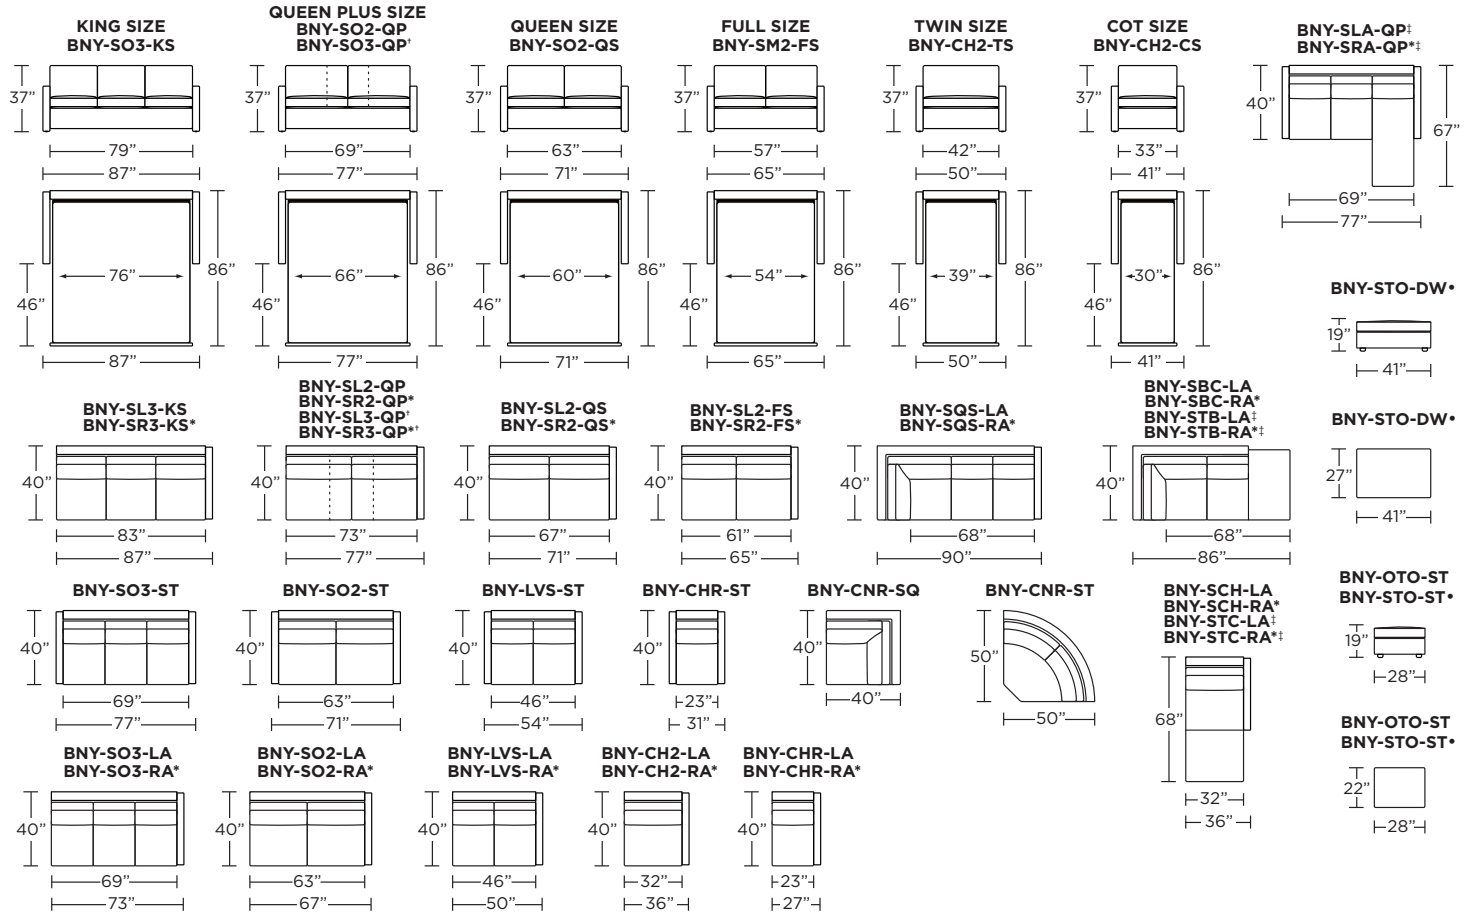

Standard Comfort Sleeper®

Features:

- Featuring the patented Tiffany 24/7™ platform sleep system
- Room to stretch out with true 80 inches of bedroom-length sleeping surface
- Ultimate comfort on five inches of plush, high-density foam mattress
- Under-sofa dust covers keeps dust and dirt from ever touching the mattress
- Zero wall clearance
- Quick-ship delivery
- Single-needle top-stitch
- Double-needle top-stitch detail on arm
- High-density, high-resiliency foam seat cushions
- Loose back and seat cushions
- Lifetime warranty on frame
- 10-year mechanism warranty

Leg height is 1/4"

Please use actual leather, fabric, Crypton®, Sunbrella® and Ultrasuede® swatches when specifying furniture as the colors shown may vary due to the printing process.

Note: Seat depth includes cushion overhang which may be up to 1"

- * Picture shows left arm seated. Please specify left or right arm seated when ordering.
- All orders are in seated position.
- † Dotted lines for Queen Plus sizes indicates the number of seats.
- All dimensions are approximate and subject to change.
- ‡ Chaise lifts up to reveal hidden storage space. • Storage