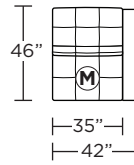

VRA-CH2-LA