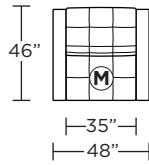

VERONA

Standard Features:

- Premium high-density, high-resiliency foam seat cushions
- Advanced unidirectional suspension system
- Double-needle quilting combined with single-needle top-stitch with thick thread
- In-arm control panel is easy to use and includes a 2-amp USB charging port
- Lifetime warranty on frame and suspension
- Five-year warranty on mechanism
- Three-year warranty on motor
- Quick-ship delivery

Options:

- Contrasting stitch detail available in Black, Brown, Charcoal, Cream, Espresso, Grey, Lemon, Pink, Royal, Scarlet, Tangerine, or Teal thread color
- 2-amp hour lithium-ion battery pack available
- Easy disassembly for delivery
- Metal legs available in Antique Brass, Burnished Bronze, or Polished Nickel

VRA-CH2-ST