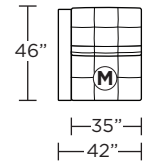

VRA-CH2-RA