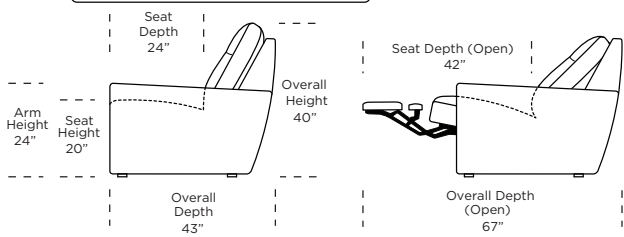

Suggested Configurations

Note: Dotted line indicates seam on leather, Ultrasuede® and up the roll fabrics. Seams are eliminated with railroaded fabrics.

Safe low voltage electrical components are UL listed.

Scale : 1/8 inch = 1 foot
All dimensions are approximate and subject to change.
Specify all components from the sitting position.