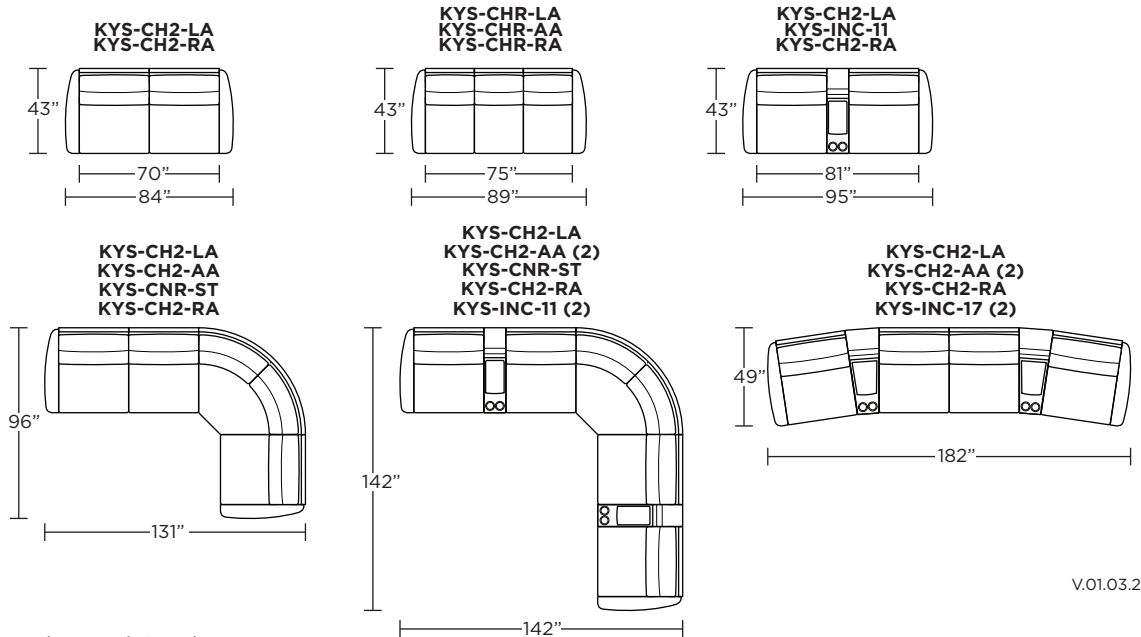

Suggested Configurations

Note: Dotted line indicates seam on leather, Ultrasuede® and up the roll fabrics. Seams are eliminated with railroaded fabrics.

Safe low voltage electrical components are UL listed.

Scale : 1/8 inch = 1 foot
All dimensions are approximate and subject to change.
Specify all components from the sitting position.