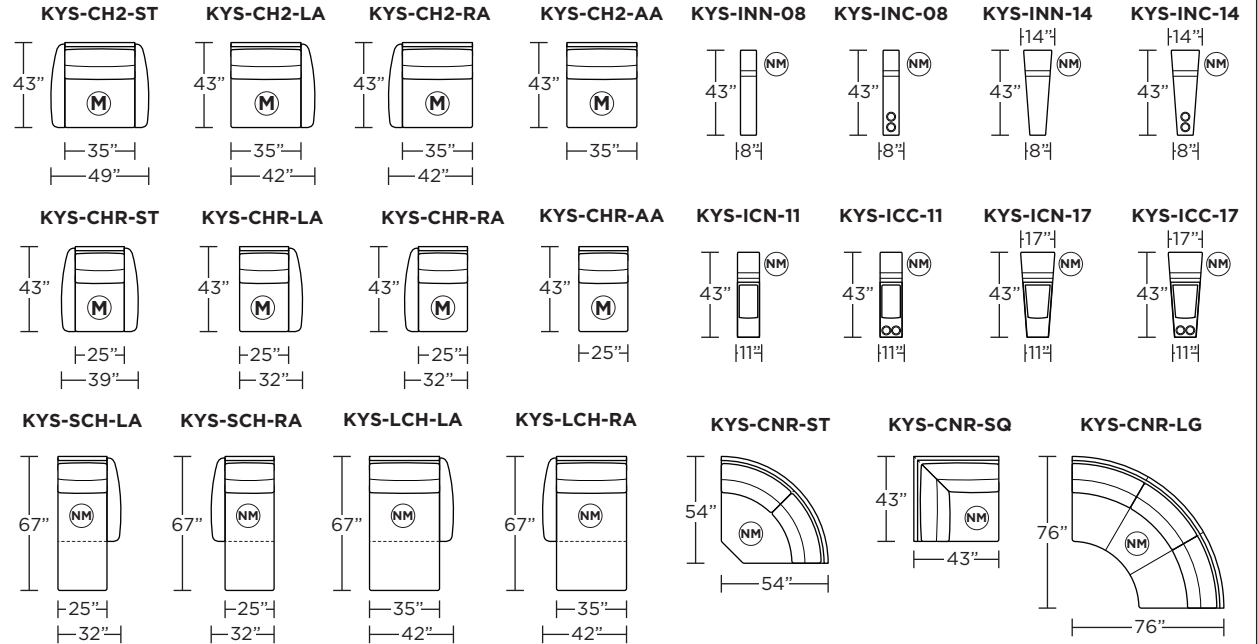

**Standard Features:**

- Premium high-density, high-resiliency foam seat cushions with memory foam topper
- Advanced unidirectional suspension system
- Semi-attached back cushions
- Tight seat cushions
- Double-needle top-stitch
- In-arm control panel is easy to use and includes a 2-amp USB charging port
- Control panel is LED backlit with auto-off after 5 seconds
- Power headrest
- Console feature height 27" (frame codes include INN-08, ICN-08, ICN-11, ICC-11, INN-14, INC-14, ICN-17, ICC-17)
- Lifetime warranty on frame and suspension
- Five-year warranty on mechanism
- Three-year warranty on motor
- Quick-ship delivery

**Options:**

- Premium high-density, high-resiliency foam seat cushions with memory foam topper encased in down
- Choice of decorative stitch detail - blanket, cross, single-needle, or zig-zag
- Contrasting stitch detail available in Black, Brown, Charcoal, Cream, Espresso, Grey, Lemon, Pink, Royal, Scarlet, Tangerine, or Teal thread color
- Adjustable lumbar support
- 4-amp hour lithium-ion battery pack available
- Battery pack has a one-year warranty
- Easy disassembly for delivery
- Wireless charger on select consoles (Available on ICN-11, ICC-11, ICN-17, ICC-17)
- Console wood trim available in Dark Brown Ash or Natural Walnut (Available on ICN-11, ICC-11, ICN-17, and ICC-17)

**KEYSTONE**

**Suggested Configurations**

**Note:** Dotted line indicates seam on leather, Ultrasuede® and up the roll fabrics. Seams are eliminated with railroaded fabrics.

Safe low voltage electrical components are UL listed.

Scale : 1/8 inch = 1 foot  
All dimensions are approximate and subject to change.  
Specify all components from the sitting position.