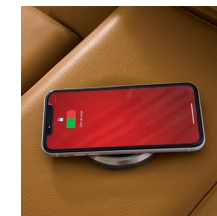

ADJUSTABLE HEADREST

STANDARD PREMIUM FOAM

WIRELESS CHARGING

SWIVEL LAPTOP TABLE

OPTIONS

- Swivel Table
- Black LED Cup Holder
- Stainless Steel Cup Holder
- Antique Brass Cup Holder
- Matte Black Cupholder
- Metal Table With Grommet
- Black Table With Grommet
- Grommet Only