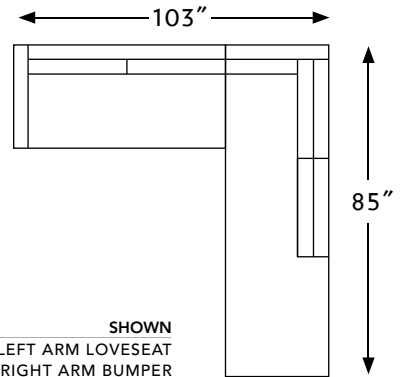

THE WINTER WIDE TRACK ARM

SHOWN
61322 LEFT ARM LOVESEAT
61371 RIGHT ARM BUMPER

WINTER WIDE TRACK ARM

1:115 SCALE SHOWN

  61309 CORNER CHAIR TOTAL W41" D41" H38" SEAT W23" D23" H19" ARMS --- --- ---	 61310 ARM CHAIR TOTAL W46" D41" H38" SEAT W30" D23" H19" ARMS --- --- H26"	 61311 R ARM CHAIR TOTAL W39" D41" H38" SEAT W30" D23" H19" ARMS --- --- H26"	 61312 L ARM CHAIR TOTAL W39" D41" H38" SEAT W30" D23" H19" ARMS --- --- H26"	 61313 ARMLESS CHAIR TOTAL W31" D41" H38" SEAT W30" D23" H19" ARMS --- --- ---
  61315 WEDGE TOTAL W51" D41" H38" SEAT W55" D23" H19" ARMS --- --- ---	 61320 LOVESEAT TOTAL W69" D41" H38" SEAT W54" D23" H19" ARMS --- --- H26"	 61321 R ARM LOVESEAT TOTAL W62" D41" H38" SEAT W54" D23" H19" ARMS --- --- H26"	 61322 L ARM LOVESEAT TOTAL W62" D41" H38" SEAT W54" D23" H19" ARMS --- --- H26"	 61323 ARMLESS LOVESEAT TOTAL W54" D41" H38" SEAT W54" D23" H19" ARMS --- --- H26"
  61330 SOFA TOTAL W96" D41" H38" SEAT W80" D23" H19" ARMS --- --- H26"	 61331 R ARM CORNER SOFA TOTAL W101" D41" H38" SEAT W77" D23" H19" ARMS --- --- H26"	 61332 L ARM CORNER SOFA TOTAL W101" D41" H38" SEAT W77" D23" H19" ARMS --- --- H26"	 61333 R ARM SOFA TOTAL W89" D41" H38" SEAT W80" D23" H19" ARMS --- --- H26"	 61334 L ARM SOFA TOTAL W89" D41" H38" SEAT W80" D23" H19" ARMS --- --- H26"
  61335 APARTMENT SOFA TOTAL W76" D41" H38" SEAT W60" D23" H19" ARMS --- --- H26"	 61336 R ARM APT SOFA TOTAL W69" D41" H38" SEAT W60" D23" H19" ARMS --- --- H26"	 61337 L ARM APT SOFA TOTAL W69" D41" H38" SEAT W60" D23" H19" ARMS --- --- H26"	 61338 ARMLESS SOFA TOTAL W81" D41" H38" SEAT W80" D23" H19" ARMS --- --- ---	 61339 ARMLESS APT SOFA TOTAL W61" D41" H38" SEAT W60" D23" H19" ARMS --- --- ---
  61360 CHAISE TOTAL W48" D64" H38" SEAT W32" D47" H19" ARMS --- --- H26"	 61361 R ARM CHAISE TOTAL W41" D64" H38" SEAT W32" D47" H19" ARMS --- --- H26"	 61362 L ARM CHAISE TOTAL W41" D64" H38" SEAT W32" D47" H19" ARMS --- --- H26"	 61363 ARMLESS CHAISE TOTAL W33" D64" H38" SEAT W32" D47" H19" ARMS --- --- ---	 61371 RIGHT BUMPER TOTAL W41" D85" H38" SEAT W23" D69" H19" ARMS --- --- ---
  61372 LEFT BUMPER TOTAL W41" D85" H38" SEAT W23" D69" H19" ARMS --- --- ---	 61380 LARGE SOFA TOTAL W106" D41" H38" SEAT W90" D23" H19" ARMS --- --- H26"	 61381 R ARM LARGE SOFA TOTAL W99" D41" H38" SEAT W90" D23" H19" ARMS --- --- H26"	 61382 L ARM LARGE SOFA TOTAL W99" D41" H38" SEAT W90" D23" H19" ARMS --- --- H26"	 61383 LARGE ARMLESS SOFA TOTAL W91" D41" H38" SEAT W90" D23" H19" ARMS --- --- ---