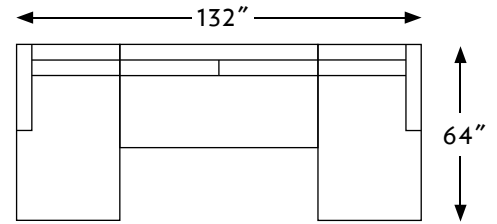

THE SPRING SLOPE UP ARM

SHOWN
61162 LEFT ARM CHAISE
61123 ARMLESS LOVESEAT
61161 RIGHT ARM CHAISE

SPRING SLOPE UP ARM

1:115 SCALE SHOWN

  61109 CORNER CHAIR TOTAL W41" D41" H38" SEAT W23" D23" H19" ARMS --- --- ---	 61110 ARM CHAIR TOTAL W42" D41" H38" SEAT W30" D23" H19" ARMS --- --- H23"	 61111 R ARM CHAIR TOTAL W37" D41" H38" SEAT W30" D23" H19" ARMS --- --- H23"	 61112 L ARM CHAIR TOTAL W37" D41" H38" SEAT W30" D23" H19" ARMS --- --- H23"	 61113 ARMLESS CHAIR TOTAL W31" D41" H38" SEAT W30" D23" H19" ARMS --- --- ---
  61115 WEDGE TOTAL W51" D41" H38" SEAT W55" D23" H19" ARMS --- --- ---	 61120 LOVESEAT TOTAL W65" D41" H38" SEAT W54" D23" H19" ARMS --- --- H23"	 61121 R ARM LOVESEAT TOTAL W60" D41" H38" SEAT W54" D23" H19" ARMS --- --- H23"	 61122 L ARM LOVESEAT TOTAL W60" D41" H38" SEAT W54" D23" H19" ARMS --- --- H23"	 61123 ARMLESS LOVESEAT TOTAL W54" D41" H38" SEAT W54" D23" H19" ARMS --- --- ---
  61130 SOFA TOTAL W92" D41" H38" SEAT W80" D23" H19" ARMS --- --- H23"	 61131 R ARM CORNER SOFA TOTAL W99" D41" H38" SEAT W77" D23" H19" ARMS --- --- H23"	 61132 L ARM CORNER SOFA TOTAL W99" D41" H38" SEAT W77" D23" H19" ARMS --- --- H23"	 61133 R ARM SOFA TOTAL W87" D41" H38" SEAT W80" D23" H19" ARMS --- --- H23"	 61134 L ARM SOFA TOTAL W87" D41" H38" SEAT W80" D23" H19" ARMS --- --- H23"
  61135 APARTMENT SOFA TOTAL W72" D41" H38" SEAT W60" D23" H19" ARMS --- --- H23"	 61136 R ARM APT SOFA TOTAL W67" D41" H38" SEAT W60" D23" H19" ARMS --- --- H23"	 61137 L ARM APT SOFA TOTAL W67" D41" H38" SEAT W60" D23" H19" ARMS --- --- H23"	 61138 ARMLESS SOFA TOTAL W81" D41" H38" SEAT W80" D23" H19" ARMS --- --- ---	 61139 ARMLESS APT SOFA TOTAL W61" D41" H38" SEAT W60" D23" H19" ARMS --- --- ---
  61160 CHAISE TOTAL W45" D64" H38" SEAT W32" D47" H19" ARMS --- --- H23"	 61161 R ARM CHAISE TOTAL W39" D64" H38" SEAT W32" D47" H19" ARMS --- --- H23"	 61162 L ARM CHAISE TOTAL W39" D64" H38" SEAT W32" D47" H19" ARMS --- --- H23"	 61163 ARMLESS CHAISE TOTAL W33" D64" H38" SEAT W32" D47" H19" ARMS --- --- ---	 61171 RIGHT BUMPER TOTAL W41" D85" H38" SEAT W23" D69" H19" ARMS --- --- ---
  61172 LEFT BUMPER TOTAL W41" D85" H38" SEAT W23" D69" H19" ARMS --- --- ---	 61180 LARGE SOFA TOTAL W102" D41" H38" SEAT W90" D23" H19" ARMS --- --- H23"	 61181 R ARM LARGE SOFA TOTAL W97" D41" H38" SEAT W90" D23" H19" ARMS --- --- H23"	 61182 L ARM LARGE SOFA TOTAL W97" D41" H38" SEAT W90" D23" H19" ARMS --- --- H23"	 61183 LARGE ARMLESS SOFA TOTAL W91" D41" H38" SEAT W90" D23" H19" ARMS --- --- ---