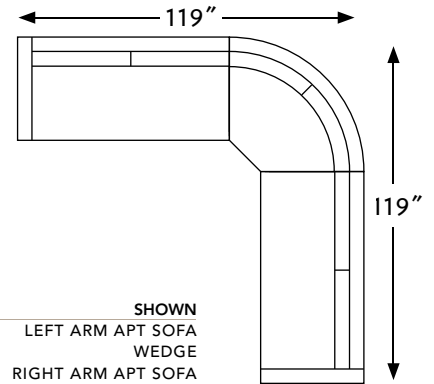

THE FALL FLAIR ARM

SHOWN
61437 LEFT ARM APT SOFA
61415 WEDGE
61436 RIGHT ARM APT SOFA

FALL FLAIR ARM

1:115 SCALE SHOWN

  61409 CORNER CHAIR TOTAL W41" D41" H38" SEAT W23" D23" H19" ARMS --- --- ---	 61410 ARM CHAIR TOTAL W44" D41" H38" SEAT W30" D23" H19" ARMS --- --- H26"	 61411 R ARM CHAIR TOTAL W38" D41" H38" SEAT W30" D23" H19" ARMS --- --- H26"	 61412 L ARM CHAIR TOTAL W38" D41" H38" SEAT W30" D23" H19" ARMS --- --- H26"	 61413 ARMLESS CHAIR TOTAL W31" D41" H38" SEAT W30" D23" H19" ARMS --- --- ---
  61415 WEDGE TOTAL W51" D41" H38" SEAT W55" D23" H19" ARMS --- --- ---	 61420 LOVESEAT TOTAL W67" D41" H38" SEAT W54" D23" H19" ARMS --- --- H26"	 61421 R ARM LOVESEAT TOTAL W61" D41" H38" SEAT W54" D23" H19" ARMS --- --- H26"	 61422 L ARM LOVESEAT TOTAL W61" D41" H38" SEAT W54" D23" H19" ARMS --- --- H26"	 61423 ARMLESS LOVESEAT TOTAL W54" D41" H38" SEAT W54" D23" H19" ARMS --- --- H26"
  61430 SOFA TOTAL W94" D41" H38" SEAT W80" D23" H19" ARMS --- --- H26"	 61431 R ARM CORNER SOFA TOTAL W100" D41" H38" SEAT W77" D23" H19" ARMS --- --- H26"	 61432 L ARM CORNER SOFA TOTAL W100" D41" H38" SEAT W77" D23" H19" ARMS --- --- H26"	 61433 R ARM SOFA TOTAL W88" D41" H38" SEAT W80" D23" H19" ARMS --- --- H26"	 61434 L ARM SOFA TOTAL W88" D41" H38" SEAT W80" D23" H19" ARMS --- --- H26"
  61435 APARTMENT SOFA TOTAL W74" D41" H38" SEAT W60" D23" H19" ARMS --- --- H26"	 61436 R ARM APT SOFA TOTAL W68" D41" H38" SEAT W60" D23" H19" ARMS --- --- H26"	 61437 L ARM APT SOFA TOTAL W68" D41" H38" SEAT W60" D23" H19" ARMS --- --- H26"	 61438 ARMLESS SOFA TOTAL W81" D41" H38" SEAT W80" D23" H19" ARMS --- --- ---	 61439 ARMLESS APT SOFA TOTAL W61" D41" H38" SEAT W60" D23" H19" ARMS --- --- ---
  61460 CHAISE TOTAL W46" D64" H38" SEAT W32" D47" H19" ARMS --- --- H26"	 61461 R ARM CHAISE TOTAL W40" D64" H38" SEAT W32" D47" H19" ARMS --- --- H26"	 61462 L ARM CHAISE TOTAL W40" D64" H38" SEAT W32" D47" H19" ARMS --- --- H26"	 61463 ARMLESS CHAISE TOTAL W33" D64" H38" SEAT W32" D47" H19" ARMS --- --- ---	 61471 RIGHT BUMPER TOTAL W41" D85" H38" SEAT W23" D69" H19" ARMS --- --- ---
  61472 LEFT BUMPER TOTAL W41" D85" H38" SEAT W23" D69" H19" ARMS --- --- ---	 61480 LARGE SOFA TOTAL W104" D41" H38" SEAT W90" D23" H19" ARMS --- --- H26"	 61481 R ARM LARGE SOFA TOTAL W98" D41" H38" SEAT W90" D23" H19" ARMS --- --- H26"	 61482 L ARM LARGE SOFA TOTAL W98" D41" H38" SEAT W90" D23" H19" ARMS --- --- H26"	 61483 LARGE ARMLESS SOFA TOTAL W91" D41" H38" SEAT W90" D23" H19" ARMS --- --- ---