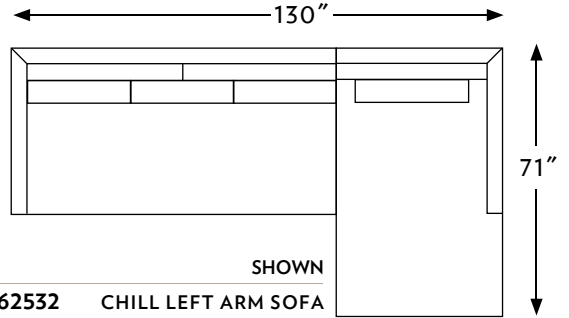

THE CHILL

625 CHILL 1:70 SCALE SHOWN

62505 OTTOMAN	62509 CORNER CHAIR	62510 TWO ARM CHAIR	62511 RIGHT ARM CHAIR
TOTAL W41" D27" H15"	TOTAL W44" D44" H34"	TOTAL W50" D44" H34"	TOTAL W45" D44" H34"
SEAT --- D22" H15"	SEAT W40" D24" H15"	SEAT W40" D24" H15"	SEAT W40" D24" H15"
ARMS --- --- ---	ARMS --- --- ---	ARMS --- --- h24"	ARMS --- --- h24"
62512 LEFT ARM CHAIR	62513 ARMLESS CHAIR	62520 TWO ARM LOVESEAT	62521 RIGHT ARM LOVESEAT
TOTAL W45" D44" H34"	TOTAL W40" D44" H34"	TOTAL W64" D44" H34"	TOTAL W60" D44" H34"
SEAT W40" D24" H15"	SEAT W40" D24" H15"	SEAT W55" D24" H15"	SEAT W55" D24" H15"
ARMS --- --- h24"	ARMS --- --- ---	ARMS --- --- h24"	ARMS --- --- h24"
62522 LEFT ARM LOVESEAT	62523 ARMLESS LOVESEAT	62530 TWO ARM SOFA	62531 RIGHT ARM SOFA
TOTAL W60" D44" H34"	TOTAL W56" D44" H34"	TOTAL W90" D44" H34"	TOTAL W86" D44" H34"
SEAT W55" D24" H15"	SEAT W56" D24" H15"	SEAT W81" D24" H15"	SEAT W81" D24" H15"
ARMS --- --- h24"	ARMS --- --- h24"	ARMS --- --- h24"	ARMS --- --- h24"
62532 LEFT ARM SOFA	62533 ARMLESS SOFA	62561 R ARM CHAISE LOUNGE	62562 L ARM CHAISE LOUNGE
TOTAL W86" D44" H34"	TOTAL W82" D44" H34"	TOTAL W44" D71" H34"	TOTAL W44" D71" H34"
SEAT W81" D24" H15"	SEAT W82" D24" H15"	SEAT W38" D46" H15"	SEAT W38" D46" H15"
ARMS --- --- h24"	ARMS --- --- ---	ARMS --- --- h24"	ARMS --- --- h24"