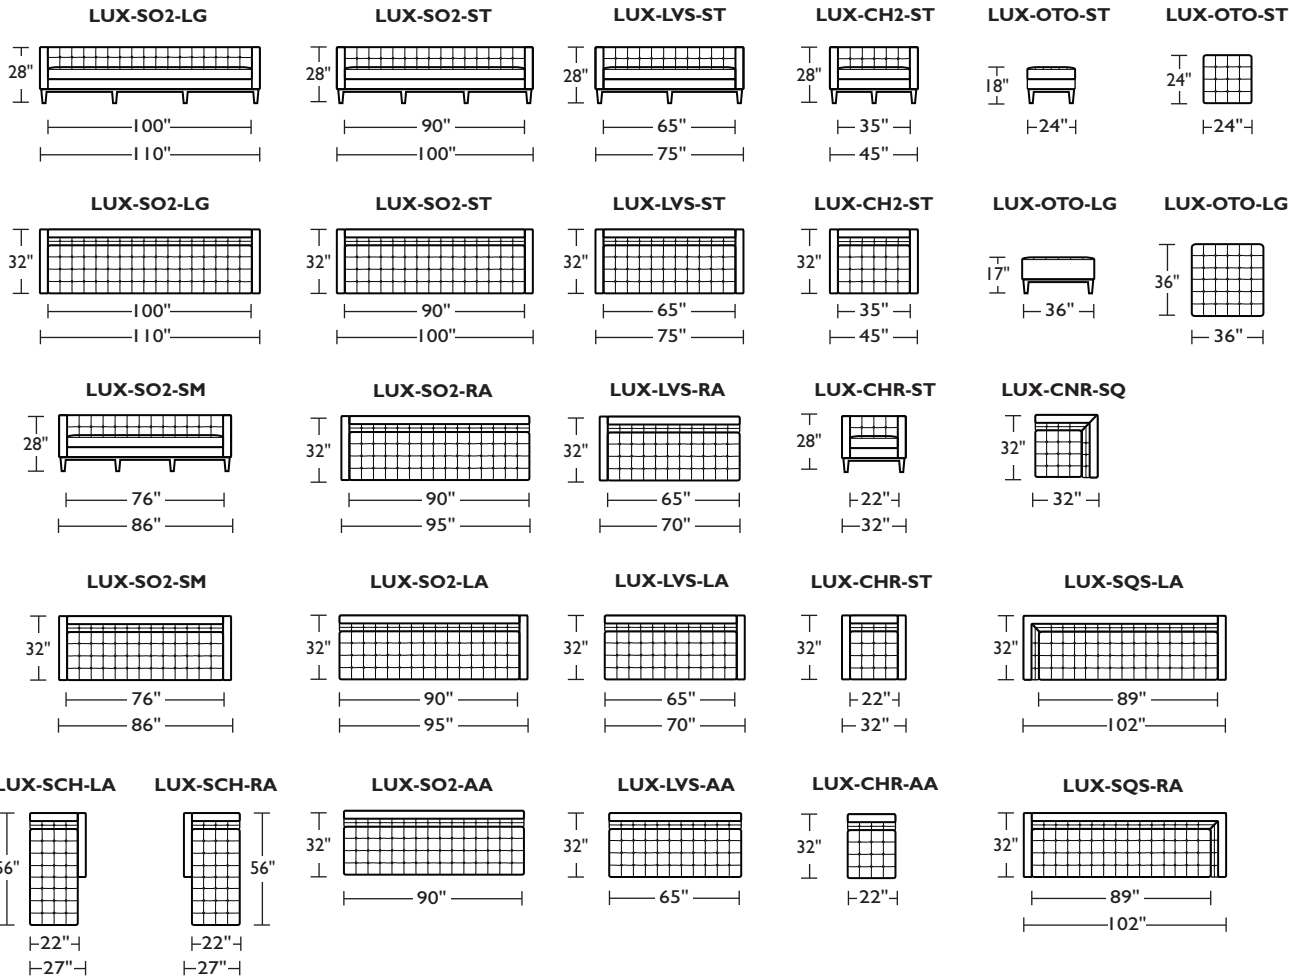

AMERICAN LEATHER® SOFAS & SECTIONALS COLLECTION

LUXE

Standard Features:

- Advanced unidirectional suspension system
- Premium high-density, high-resiliency foam seats
- Quick-ship delivery
- Lifetime warranty on frame & suspension
- Welt cord trim & buttons
- Single-needle top stitching
- Loose seat cushions
- Tight back

Options:

- Wood Bases available in Acorn, Espresso or Walnut finish
- Solid Natural Walnut base also available
- Extra firm premium high-density, high-resiliency foam seats

Please use actual leather, fabric and Ultrasuede® swatches when specifying furniture as the colors shown may vary due to the printing process.

Due to size of leather hides, your furniture will have seams on the front, back and sides. For more information please contact your sales representative.

Due to size of leather hides, your furniture will have seams on the front, back and sides. For more information please contact your sales representative.

A. Front
B. Back
C. Sides

*Dotted line indicates where seams may be located.

Scale: 1/8 inch = 1 foot

All dimensions are approximate and subject to change. Specify components from the sitting position.

V.07.10.18

*Note: arm height for this frame is measured at the highest point of the curved arm.