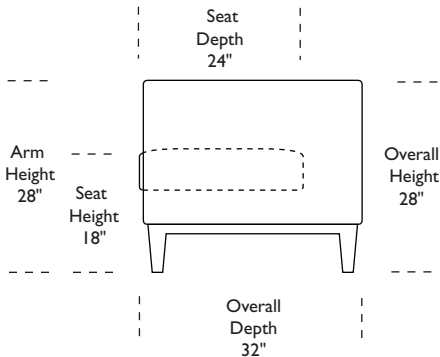

AMERICAN LEATHER® SOFAS & SECTIONALS COLLECTION

LUXE

Standard Features:

- Advanced unidirectional suspension system
- Premium high-density, high-resiliency foam seats
- Quick-ship delivery
- Lifetime warranty on frame & suspension
- Welt cord trim & buttons
- Single-needle top stitching
- Loose seat cushions
- Tight back

Options:

- Wood Bases available in Acorn, Espresso or Walnut finish
- Solid Natural Walnut base also available
- Extra firm premium high-density, high-resiliency foam seats

Please use actual leather, fabric and Ultrasuede® swatches when specifying furniture as the colors shown may vary due to the printing process.

Due to size of leather hides, your furniture will have seams on the front, back and sides. For more information please contact your sales representative.

Due to size of leather hides, your furniture will have seams on the front, back and sides. For more information please contact your sales representative.

A. Front
B. Back
C. Sides

*Dotted line indicates where seams may be located.

Scale: 1/8 inch = 1 foot

All dimensions are approximate and subject to change. Specify components from the sitting position.

V.07.10.18

*Note: arm height for this frame is measured at the highest point of the curved arm.