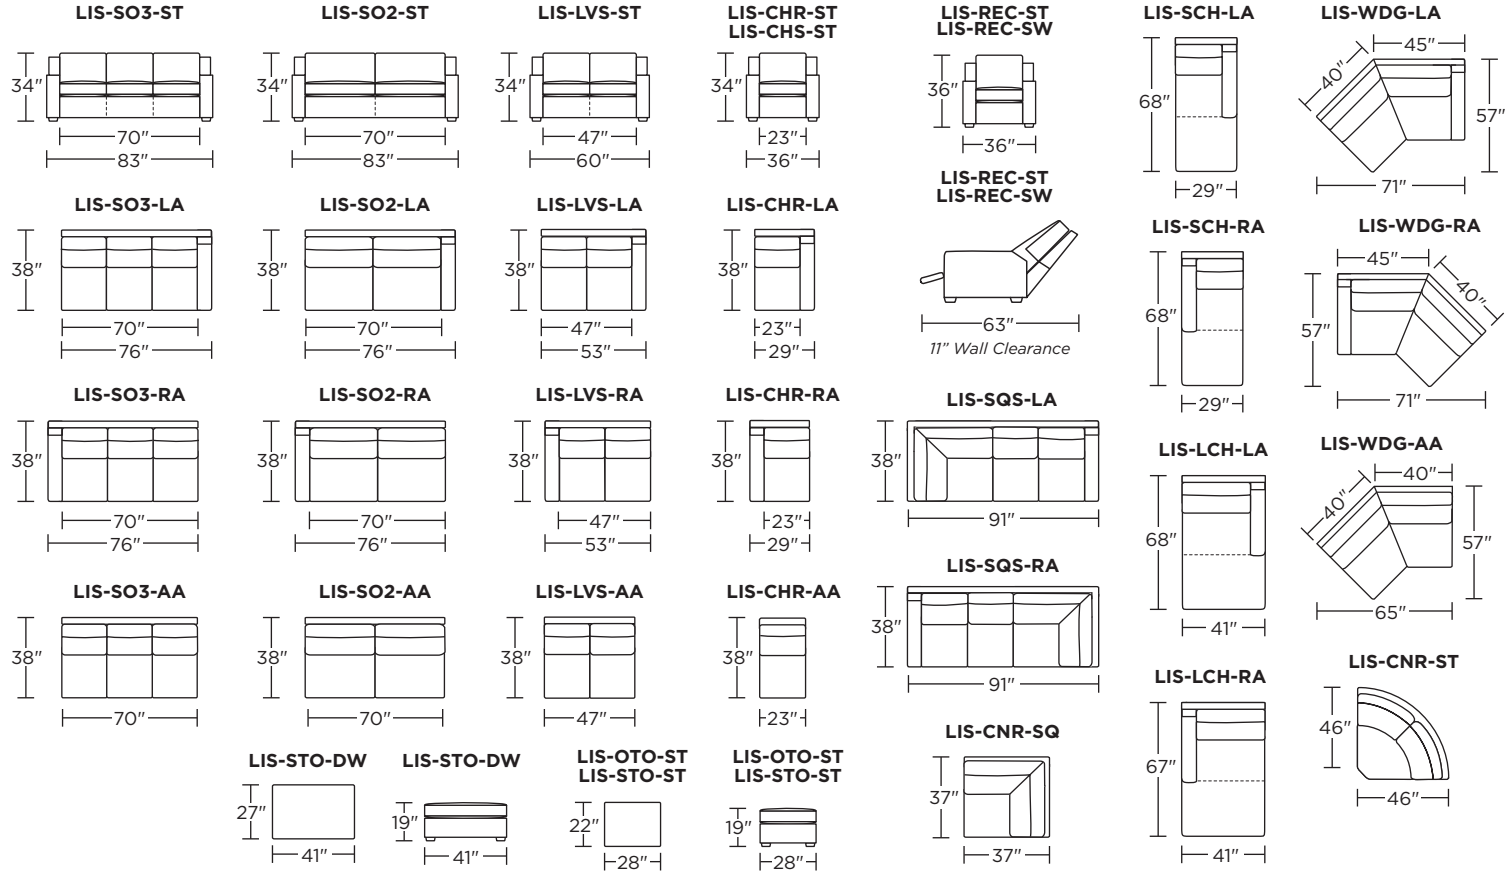

Please use actual leather, fabric, Crypton®, Sunbrella® and Ultrasuede® swatches when specifying furniture as the colors shown may vary due to the printing process.

Suggested Configurations

V.10.27.21

Note: Dotted line indicates seam on leather, Ultrasuede® and up the roll fabrics. Seams are eliminated with railroaded fabrics.

Scale: 1/8 inch = 1 foot
All dimensions are approximate and subject to change.
Specify components from the sitting position.