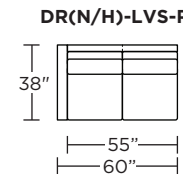

DRN = LOW LEG
DRH = HIGH LEG

Note: Dotted line indicates seam on leather, Ultrasuede® and up the roll fabrics. Seams are eliminated with railroaded fabrics.

Scale: 1/8 inch = 1 foot
All dimensions are approximate and subject to change.
Specify components from the sitting position.