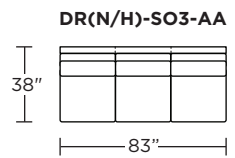

DRN = LOW LEG
DRH = HIGH LEG

Note: Dotted line indicates seam on leather, Ultrasuede® and up the roll fabrics. Seams are eliminated with railroaded fabrics.

Scale: 1/8 inch = 1 foot
All dimensions are approximate and subject to change.
Specify components from the sitting position.