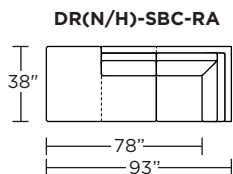

DRN = LOW LEG
DRH = HIGH LEG

Note: Dotted line indicates seam on leather, Ultrasuede® and up the roll fabrics. Seams are eliminated with railroaded fabrics.

Scale: 1/8 inch = 1 foot
All dimensions are approximate and subject to change.
Specify components from the sitting position.