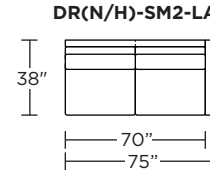

DRN = LOW LEG
DRH = HIGH LEG

Note: Dotted line indicates seam on leather, Ultrasuede® and up the roll fabrics. Seams are eliminated with railroaded fabrics.

Scale: 1/8 inch = 1 foot
All dimensions are approximate and subject to change.
Specify components from the sitting position.