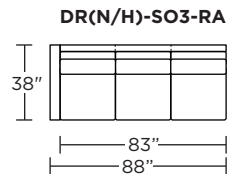

DRN = LOW LEG
DRH = HIGH LEG

Note: Dotted line indicates seam on leather, Ultrasuede® and up the roll fabrics. Seams are eliminated with railroaded fabrics.

Scale: 1/8 inch = 1 foot
All dimensions are approximate and subject to change.
Specify components from the sitting position.