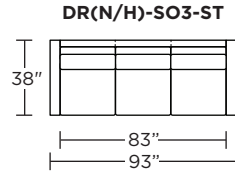

DRN = LOW LEG
DRH = HIGH LEG

Note: Dotted line indicates seam on leather, Ultrasuede® and up the roll fabrics. Seams are eliminated with railroaded fabrics.

Scale: 1/8 inch = 1 foot
All dimensions are approximate and subject to change.
Specify components from the sitting position.