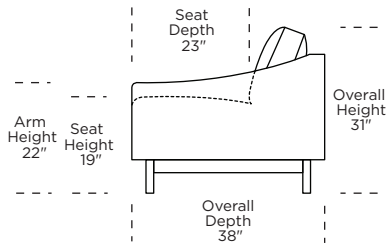

DRN = LOW LEG
DRH = HIGH LEG

Note: Dotted line indicates seam on leather, Ultrasuede® and up the roll fabrics. Seams are eliminated with railroaded fabrics.

Scale: 1/8 inch = 1 foot
All dimensions are approximate and subject to change.
Specify components from the sitting position.