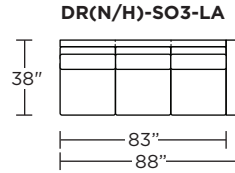

DRN = LOW LEG
DRH = HIGH LEG

Note: Dotted line indicates seam on leather, Ultrasuede® and up the roll fabrics. Seams are eliminated with railroaded fabrics.

Scale: 1/8 inch = 1 foot
All dimensions are approximate and subject to change.
Specify components from the sitting position.