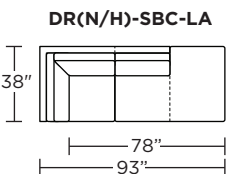

DRN = LOW LEG
DRH = HIGH LEG

Note: Dotted line indicates seam on leather, Ultrasuede® and up the roll fabrics. Seams are eliminated with railroaded fabrics.

Scale: 1/8 inch = 1 foot
All dimensions are approximate and subject to change.
Specify components from the sitting position.