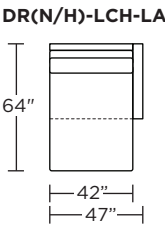

DRN = LOW LEG
DRH = HIGH LEG

Note: Dotted line indicates seam on leather, Ultrasuede® and up the roll fabrics. Seams are eliminated with railroaded fabrics.

Scale: 1/8 inch = 1 foot
All dimensions are approximate and subject to change.
Specify components from the sitting position.