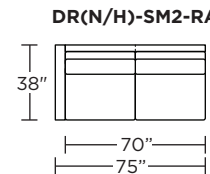

DRN = LOW LEG
DRH = HIGH LEG

Note: Dotted line indicates seam on leather, Ultrasuede® and up the roll fabrics. Seams are eliminated with railroaded fabrics.

Scale: 1/8 inch = 1 foot
All dimensions are approximate and subject to change.
Specify components from the sitting position.