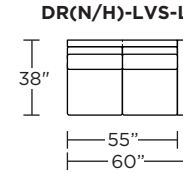

DRN = LOW LEG
DRH = HIGH LEG

Note: Dotted line indicates seam on leather, Ultrasuede® and up the roll fabrics. Seams are eliminated with railroaded fabrics.

Scale: 1/8 inch = 1 foot
All dimensions are approximate and subject to change.
Specify components from the sitting position.