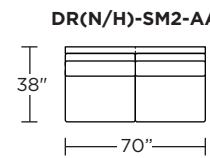

DRN = LOW LEG
DRH = HIGH LEG

Note: Dotted line indicates seam on leather, Ultrasuede® and up the roll fabrics. Seams are eliminated with railroaded fabrics.

Scale: 1/8 inch = 1 foot
All dimensions are approximate and subject to change.
Specify components from the sitting position.