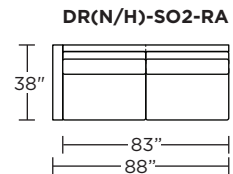

DRN = LOW LEG
DRH = HIGH LEG

Note: Dotted line indicates seam on leather, Ultrasuede® and up the roll fabrics. Seams are eliminated with railroaded fabrics.

Scale: 1/8 inch = 1 foot
All dimensions are approximate and subject to change.
Specify components from the sitting position.