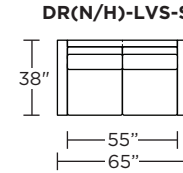

DRN = LOW LEG
DRH = HIGH LEG

Note: Dotted line indicates seam on leather, Ultrasuede® and up the roll fabrics. Seams are eliminated with railroaded fabrics.

Scale: 1/8 inch = 1 foot
All dimensions are approximate and subject to change.
Specify components from the sitting position.