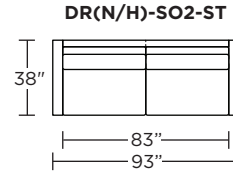

DRN = LOW LEG
DRH = HIGH LEG

Note: Dotted line indicates seam on leather, Ultrasuede® and up the roll fabrics. Seams are eliminated with railroaded fabrics.

Scale: 1/8 inch = 1 foot
All dimensions are approximate and subject to change.
Specify components from the sitting position.