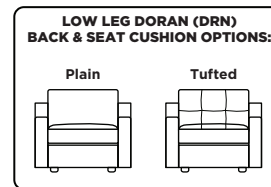

DRN = LOW LEG
DRH = HIGH LEG

Note: Dotted line indicates seam on leather, Ultrasuede® and up the roll fabrics. Seams are eliminated with railroaded fabrics.

Scale: 1/8 inch = 1 foot
All dimensions are approximate and subject to change.
Specify components from the sitting position.