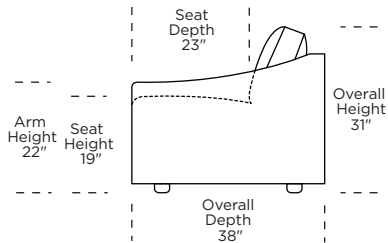

AMERICAN LEATHER® SOFAS & SECTIONALS COLLECTION

Standard Features:

- Advanced unidirectional suspension system
- Premium high-density, high-resiliency foam seat cushions
- Loose back and seat cushions
- Single-needle top-stitch
- Lifetime warranty on frame and suspension
- Quick-ship delivery

Options:

- Loose knife-edge back cushions
- High leg Doran available with wood leg in Acorn, Espresso or Walnut finish
- High leg Doran available with metal leg in Brushed Stainless finish
- Back and seat cushion decorative detail options: Plain or Tufted (tufted detail not available with knife-edge back cushion option)
- Premium high-density, high-resiliency foam seat cushions with memory foam inserts encased in down

Please use actual leather, fabric, Crypton®, Sunbrella® and Ultrasuede® swatches when specifying furniture as the colors shown may vary due to the printing process.

Doran Low Leg (DRN):