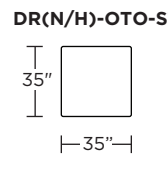

DRN = LOW LEG
DRH = HIGH LEG

Note: Dotted line indicates seam on leather, Ultrasuede® and up the roll fabrics. Seams are eliminated with railroaded fabrics.

Scale: 1/8 inch = 1 foot
All dimensions are approximate and subject to change.
Specify components from the sitting position.