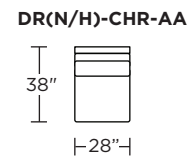

DRN = LOW LEG
DRH = HIGH LEG

Note: Dotted line indicates seam on leather, Ultrasuede® and up the roll fabrics. Seams are eliminated with railroaded fabrics.

Scale: 1/8 inch = 1 foot
All dimensions are approximate and subject to change.
Specify components from the sitting position.