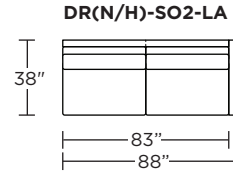

DRN = LOW LEG
DRH = HIGH LEG

Note: Dotted line indicates seam on leather, Ultrasuede® and up the roll fabrics. Seams are eliminated with railroaded fabrics.

Scale: 1/8 inch = 1 foot
All dimensions are approximate and subject to change.
Specify components from the sitting position.