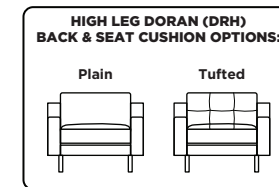

DRN = LOW LEG
DRH = HIGH LEG

Note: Dotted line indicates seam on leather, Ultrasuede® and up the roll fabrics. Seams are eliminated with railroaded fabrics.

Scale: 1/8 inch = 1 foot
All dimensions are approximate and subject to change.
Specify components from the sitting position.