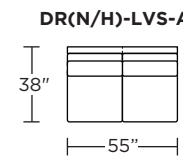

DRN = LOW LEG
DRH = HIGH LEG

Note: Dotted line indicates seam on leather, Ultrasuede® and up the roll fabrics. Seams are eliminated with railroaded fabrics.

Scale: 1/8 inch = 1 foot
All dimensions are approximate and subject to change.
Specify components from the sitting position.