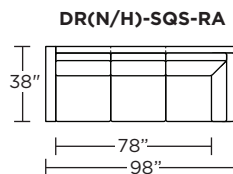

DRN = LOW LEG
DRH = HIGH LEG

Note: Dotted line indicates seam on leather, Ultrasuede® and up the roll fabrics. Seams are eliminated with railroaded fabrics.

Scale: 1/8 inch = 1 foot
All dimensions are approximate and subject to change.
Specify components from the sitting position.