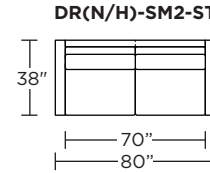

DRN = LOW LEG
DRH = HIGH LEG

Note: Dotted line indicates seam on leather, Ultrasuede® and up the roll fabrics. Seams are eliminated with railroaded fabrics.

Scale: 1/8 inch = 1 foot
All dimensions are approximate and subject to change.
Specify components from the sitting position.