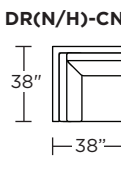

DRN = LOW LEG
DRH = HIGH LEG

Note: Dotted line indicates seam on leather, Ultrasuede® and up the roll fabrics. Seams are eliminated with railroaded fabrics.

Scale: 1/8 inch = 1 foot
All dimensions are approximate and subject to change.
Specify components from the sitting position.