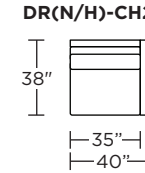

DRN = LOW LEG
DRH = HIGH LEG

Note: Dotted line indicates seam on leather, Ultrasuede® and up the roll fabrics. Seams are eliminated with railroaded fabrics.

Scale: 1/8 inch = 1 foot
All dimensions are approximate and subject to change.
Specify components from the sitting position.