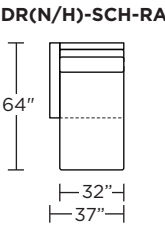

DRN = LOW LEG
DRH = HIGH LEG

Note: Dotted line indicates seam on leather, Ultrasuede® and up the roll fabrics. Seams are eliminated with railroaded fabrics.

Scale: 1/8 inch = 1 foot
All dimensions are approximate and subject to change.
Specify components from the sitting position.