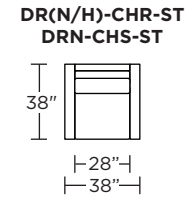

DRN = LOW LEG
DRH = HIGH LEG

Note: Dotted line indicates seam on leather, Ultrasuede® and up the roll fabrics. Seams are eliminated with railroaded fabrics.

Scale: 1/8 inch = 1 foot
All dimensions are approximate and subject to change.
Specify components from the sitting position.