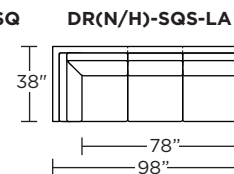

DRN = LOW LEG
DRH = HIGH LEG

Note: Dotted line indicates seam on leather, Ultrasuede® and up the roll fabrics. Seams are eliminated with railroaded fabrics.

Scale: 1/8 inch = 1 foot
All dimensions are approximate and subject to change.
Specify components from the sitting position.