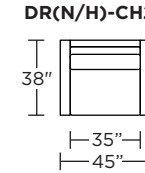

DRN = LOW LEG
DRH = HIGH LEG

Note: Dotted line indicates seam on leather, Ultrasuede® and up the roll fabrics. Seams are eliminated with railroaded fabrics.

Scale: 1/8 inch = 1 foot
All dimensions are approximate and subject to change.
Specify components from the sitting position.