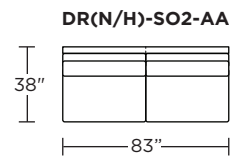

DRN = LOW LEG
DRH = HIGH LEG

Note: Dotted line indicates seam on leather, Ultrasuede® and up the roll fabrics. Seams are eliminated with railroaded fabrics.

Scale: 1/8 inch = 1 foot
All dimensions are approximate and subject to change.
Specify components from the sitting position.