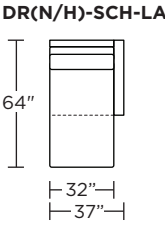

DRN = LOW LEG
DRH = HIGH LEG

Note: Dotted line indicates seam on leather, Ultrasuede® and up the roll fabrics. Seams are eliminated with railroaded fabrics.

Scale: 1/8 inch = 1 foot
All dimensions are approximate and subject to change.
Specify components from the sitting position.