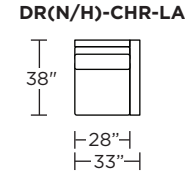

DRN = LOW LEG
DRH = HIGH LEG

Note: Dotted line indicates seam on leather, Ultrasuede® and up the roll fabrics. Seams are eliminated with railroaded fabrics.

Scale: 1/8 inch = 1 foot
All dimensions are approximate and subject to change.
Specify components from the sitting position.