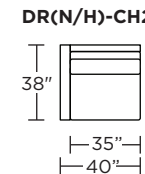

DRN = LOW LEG
DRH = HIGH LEG

Note: Dotted line indicates seam on leather, Ultrasuede® and up the roll fabrics. Seams are eliminated with railroaded fabrics.

Scale: 1/8 inch = 1 foot
All dimensions are approximate and subject to change.
Specify components from the sitting position.