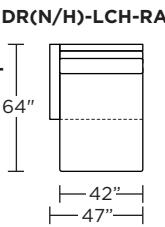

DRN = LOW LEG
DRH = HIGH LEG

Note: Dotted line indicates seam on leather, Ultrasuede® and up the roll fabrics. Seams are eliminated with railroaded fabrics.

Scale: 1/8 inch = 1 foot
All dimensions are approximate and subject to change.
Specify components from the sitting position.