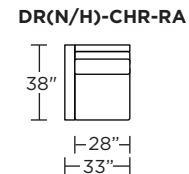

DRN = LOW LEG
DRH = HIGH LEG

Note: Dotted line indicates seam on leather, Ultrasuede® and up the roll fabrics. Seams are eliminated with railroaded fabrics.

Scale: 1/8 inch = 1 foot
All dimensions are approximate and subject to change.
Specify components from the sitting position.