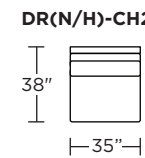

DRN = LOW LEG
DRH = HIGH LEG

Note: Dotted line indicates seam on leather, Ultrasuede® and up the roll fabrics. Seams are eliminated with railroaded fabrics.

Scale: 1/8 inch = 1 foot
All dimensions are approximate and subject to change.
Specify components from the sitting position.