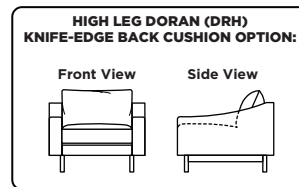

DRN = LOW LEG
DRH = HIGH LEG

Note: Dotted line indicates seam on leather, Ultrasuede® and up the roll fabrics. Seams are eliminated with railroaded fabrics.

Scale: 1/8 inch = 1 foot
All dimensions are approximate and subject to change.
Specify components from the sitting position.