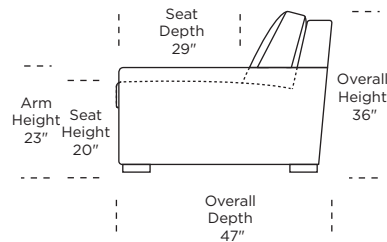

Standard Comfort Sleeper®

Features:

- Featuring the patented Tiffany 24/7™ platform sleep system
- Room to stretch out with true 80 inches of bedroom-length sleeping surface
- Ultimate comfort on five inches of plush, high-density foam mattress
- Under-sofa dust covers keeps dust and dirt from ever touching the mattress
- Zero wall clearance
- Quick-ship delivery
- High-density, high-resiliency foam seat cushions
- Loose back and seat cushions
- Lifetime warranty on frame
- 10-year mechanism warranty

Please use actual leather, fabric, Crypton®, Sunbrella® and Ultrasuede® swatches when specifying furniture as the colors shown may vary due to the printing process.

* Picture shows left arm seated. Please specify left or right arm seated when ordering. All orders are in seated position.
 † Dotted lines for Queen Plus sizes indicates the number of seats. All dimensions are approximate and subject to change.
 ‡ Chaise lifts up to reveal hidden storage space.