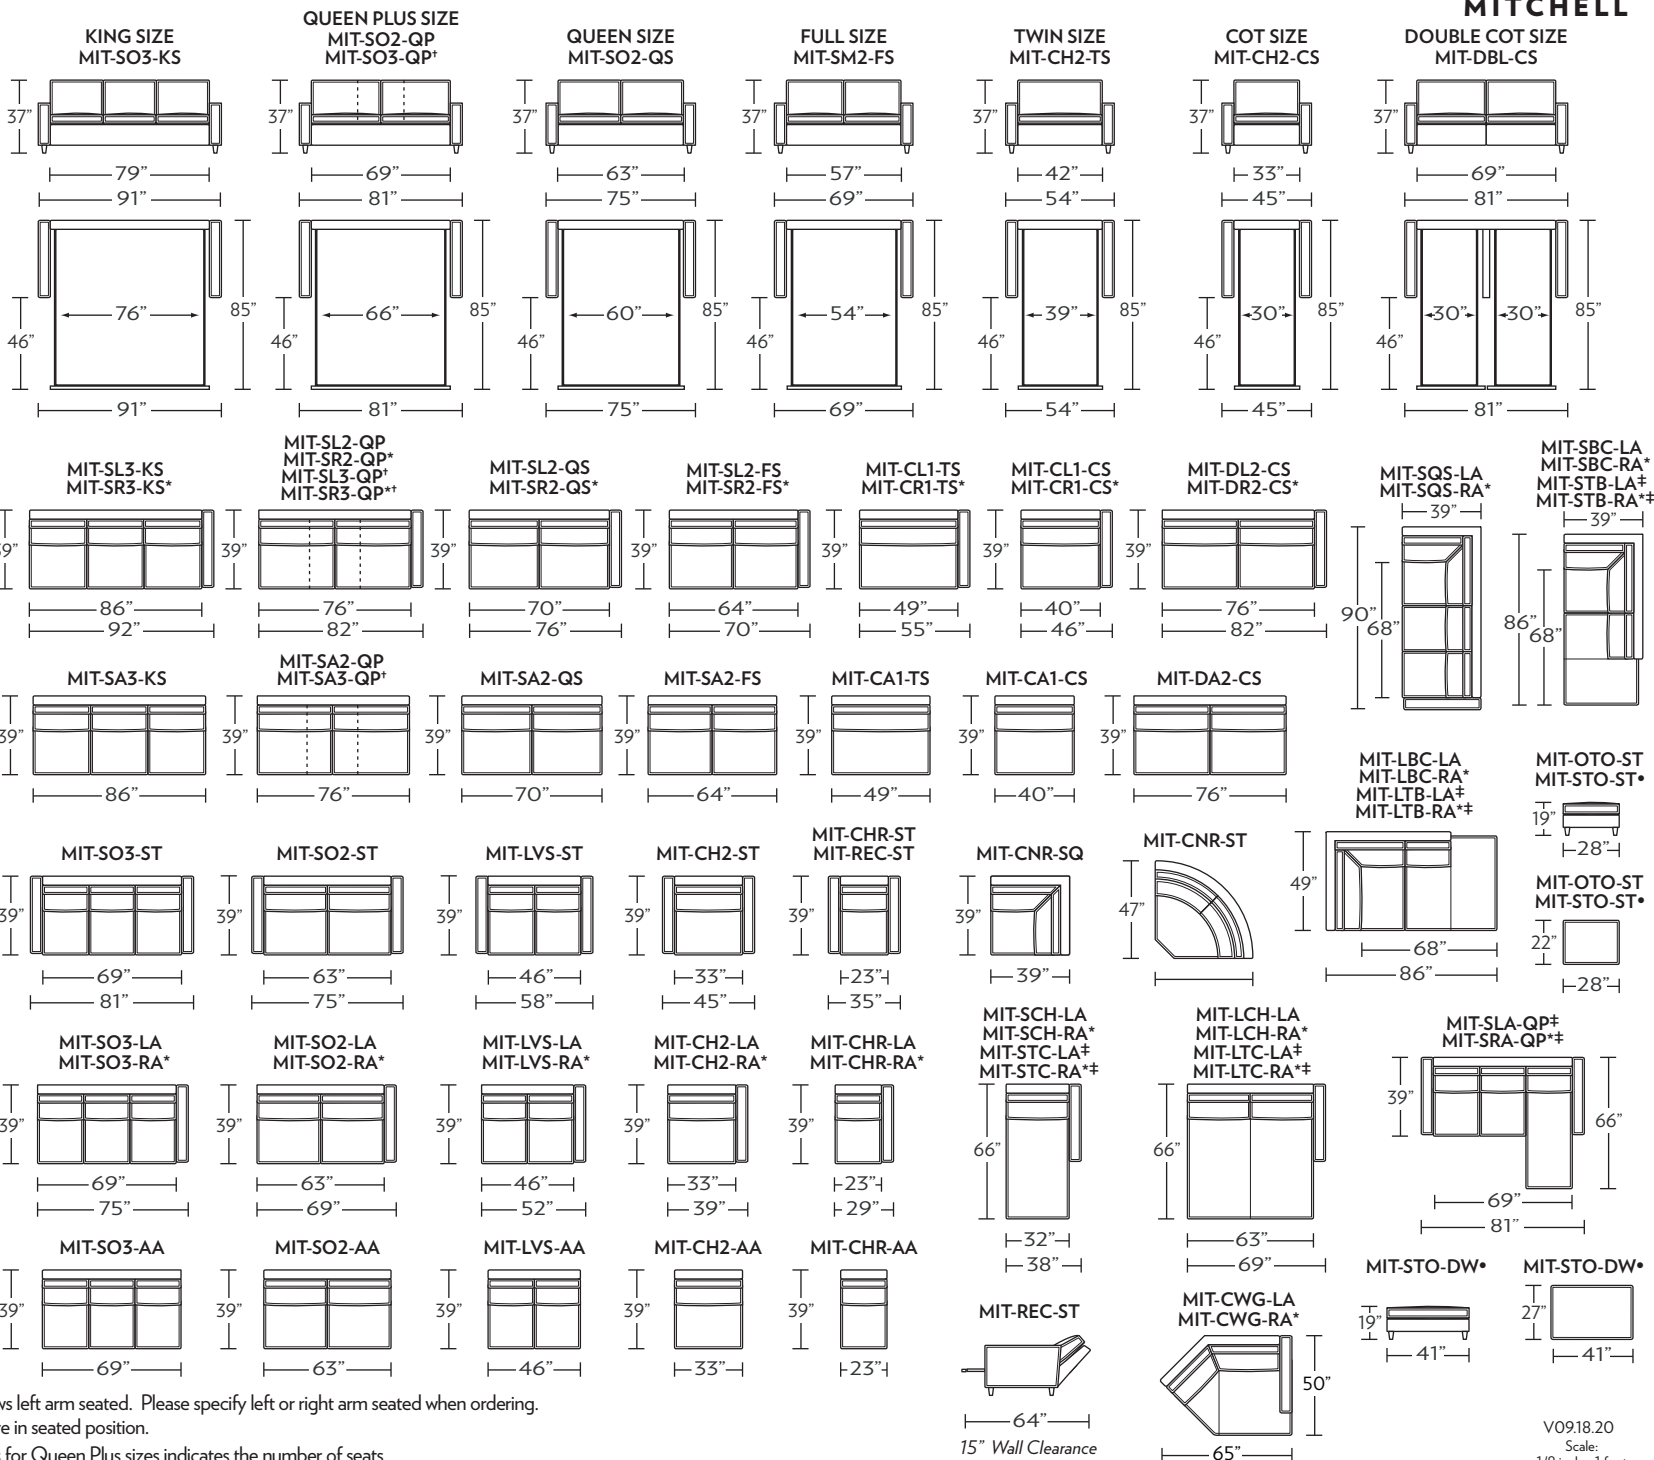

Standard Comfort Sleeper®

Features:

- Featuring the patented Tiffany 24/7™ platform sleep system
- Room to stretch out with true 80 inches of bedroom-length sleeping surface
- Ultimate comfort on four inches of plush, high-density foam mattress
- Zero wall clearance
- Quick-ship delivery
- Flat French welt
- High-density, high-resiliency foam seat cushions
- Loose back and seat cushions
- Lifetime warranty on frame
- 10-year mechanism warranty

Mattress Options:

- Premier with Crypton™ ticking
- Gel
- Tempur-Pedic®

Options:

- High-density, high-resiliency foam seat cushions encased in down and down back cushions available
- Wood legs available in Acorn, Espresso or Walnut finish

Please use actual leather, fabric, Crypton®, Sunbrella® and Ultrasuede® swatches when specifying furniture as the colors shown may vary due to the printing process.

* Picture shows left arm seated. Please specify left or right arm seated when ordering. All orders are in seated position.

† Dotted lines for Queen Plus sizes indicates the number of seats. All dimensions are approximate and subject to change.

‡ Chaise lifts up to reveal hidden storage space. • Storage