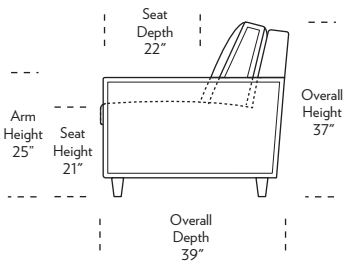

Standard Comfort Sleeper®

Features:

- Featuring the patented Tiffany 24/7™ platform sleep system
- Room to stretch out with true 80 inches of bedroom-length sleeping surface
- Ultimate comfort on four inches of plush, high-density foam mattress
- Zero wall clearance
- Quick-ship delivery
- Flat French welt
- High-density, high-resiliency foam seat cushions
- Loose back and seat cushions
- Lifetime warranty on frame
- 10-year mechanism warranty

Mattress Options:

- Premier with Crypton™ ticking
- Gel
- Tempur-Pedic®

Options:

- High-density, high-resiliency foam seat cushions encased in down and down back cushions available
- Wood legs available in Acorn, Espresso or Walnut finish

Please use actual leather, fabric, Crypton®, Sunbrella® and Ultrasuede® swatches when specifying furniture as the colors shown may vary due to the printing process.

* Picture shows left arm seated. Please specify left or right arm seated when ordering. All orders are in seated position.

† Dotted lines for Queen Plus sizes indicates the number of seats. All dimensions are approximate and subject to change.

‡ Chaise lifts up to reveal hidden storage space. • Storage