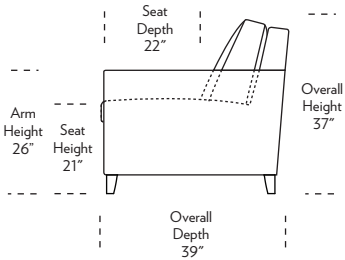

HARRIS

Standard Comfort Sleeper®

Features:

- Featuring the patented Tiffany 24/7™ platform sleep system
- Room to stretch out with true 80 inches of bedroom-length sleeping surface
- Ultimate comfort on four inches of plush, high-density foam mattress
- Zero wall clearance
- Quick-ship delivery
- Single-needle top-stitch
- High-density, high-resiliency foam seat cushions
- Loose back and seat cushions
- Lifetime warranty on frame
- 10-year mechanism warranty

Mattress Options:

- Premier with Crypton™ ticking
- Gel
- Tempur-Pedic®

Options:

- High-density, high-resiliency foam seat cushions encased in down and down back cushions available
- Wood legs available in Acorn, Espresso or Walnut finish
- Nailhead trim available in Antique Brass, Chrome or Pewter finish (deck only)

Please use actual leather, fabric, Crypton®, Sunbrella® and Ultrasuede® swatches when specifying furniture as the colors shown may vary due to the printing process.

* Picture shows left arm seated. Please specify left or right arm seated when ordering.

All orders are in seated position.

† Dotted lines for Queen Plus sizes indicates the number of seats.

All dimensions are approximate and subject to change.

‡ Chaise lifts up to reveal hidden storage space. • Storage