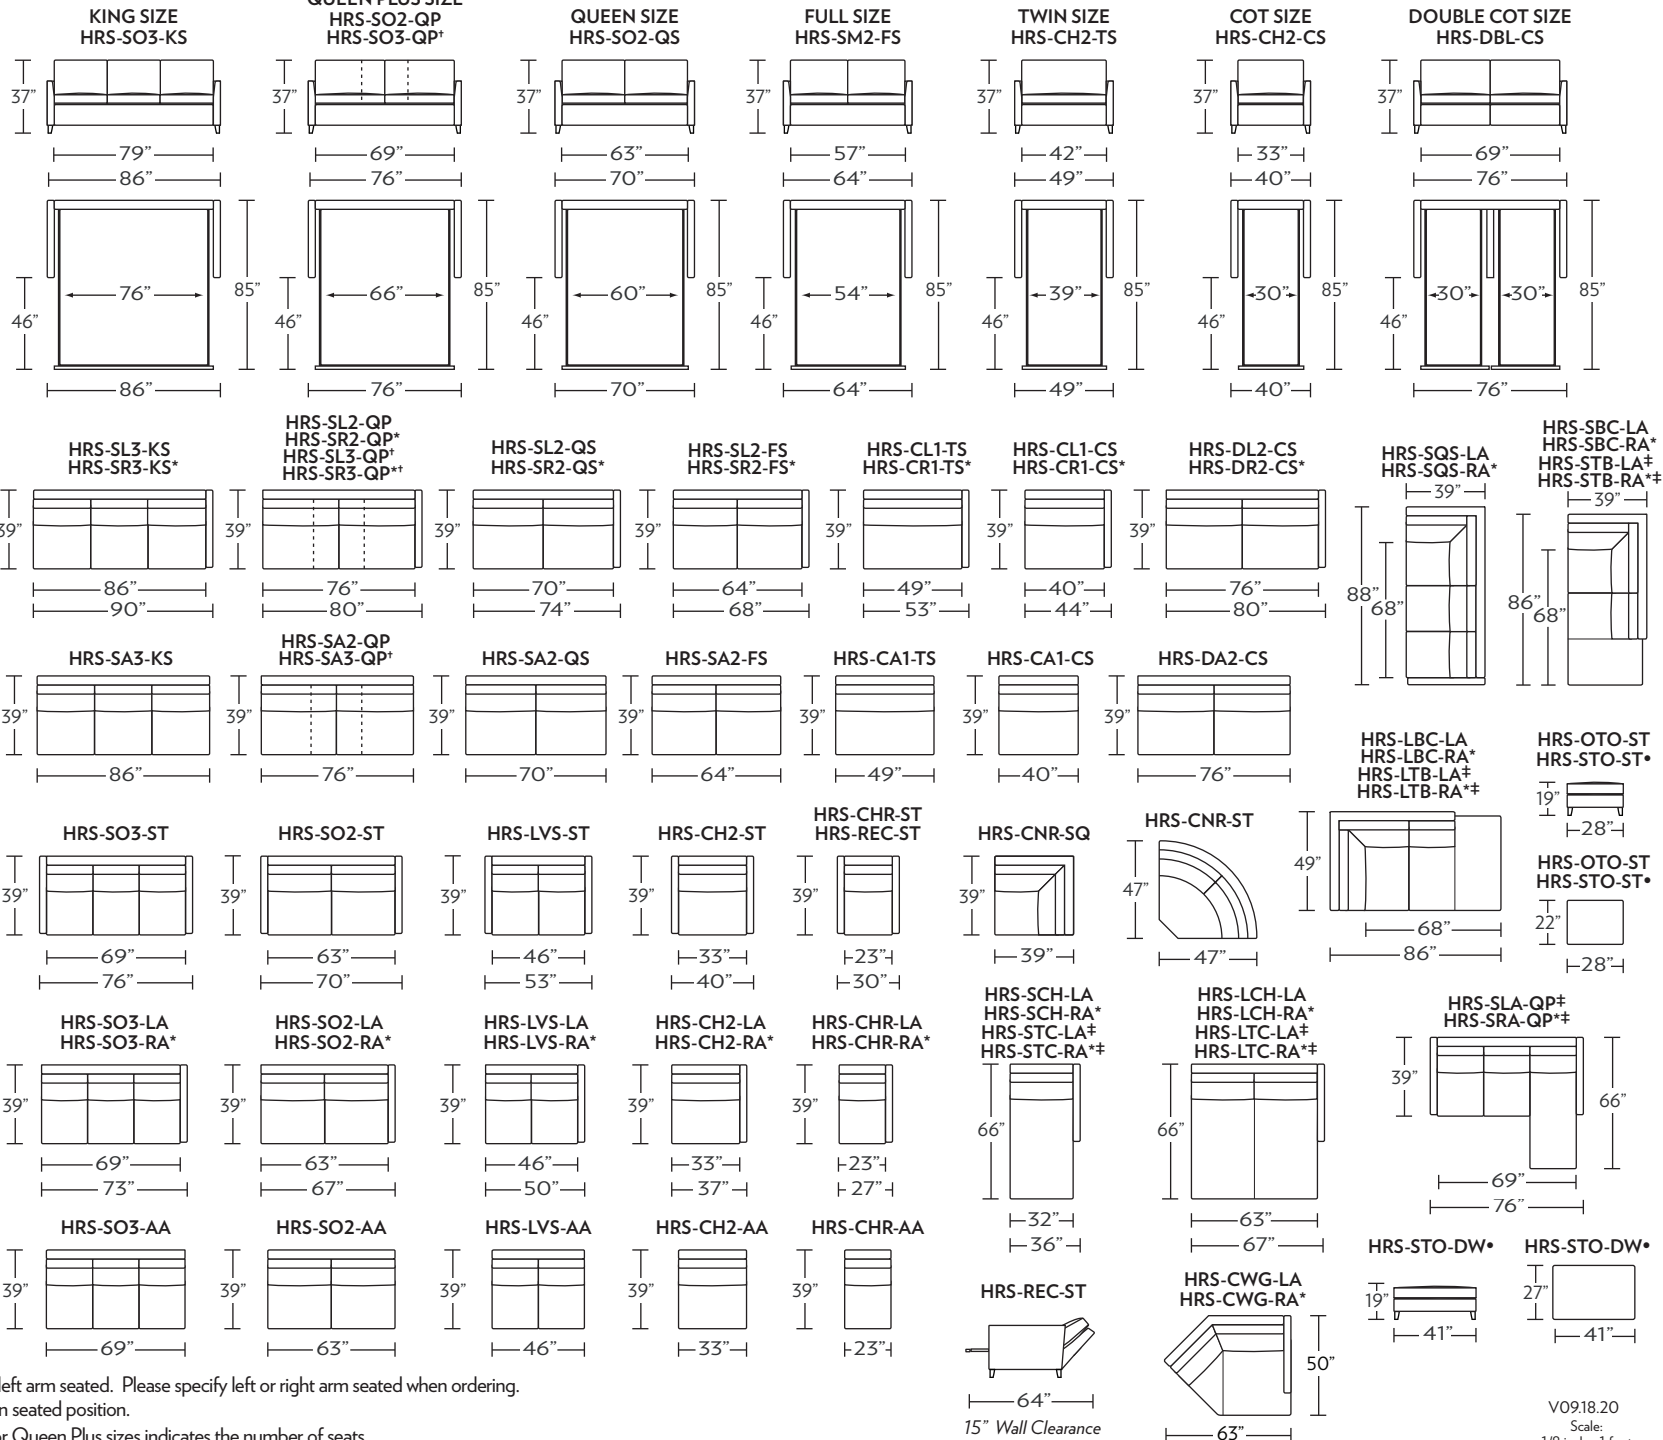

HARRIS

Standard Comfort Sleeper®

Features:

- Featuring the patented Tiffany 24/7™ platform sleep system
- Room to stretch out with true 80 inches of bedroom-length sleeping surface
- Ultimate comfort on four inches of plush, high-density foam mattress
- Zero wall clearance
- Quick-ship delivery
- Single-needle top-stitch
- High-density, high-resiliency foam seat cushions
- Loose back and seat cushions
- Lifetime warranty on frame
- 10-year mechanism warranty

Mattress Options:

- Premier with Crypton™ ticking
- Gel
- Tempur-Pedic®

Options:

- High-density, high-resiliency foam seat cushions encased in down and down back cushions available
- Wood legs available in Acorn, Espresso or Walnut finish
- Nailhead trim available in Antique Brass, Chrome or Pewter finish (deck only)

Please use actual leather, fabric, Crypton®, Sunbrella® and Ultrasuede® swatches when specifying furniture as the colors shown may vary due to the printing process.

* Picture shows left arm seated. Please specify left or right arm seated when ordering.

All orders are in seated position.

† Dotted lines for Queen Plus sizes indicates the number of seats.

All dimensions are approximate and subject to change.

‡ Chaise lifts up to reveal hidden storage space. • Storage