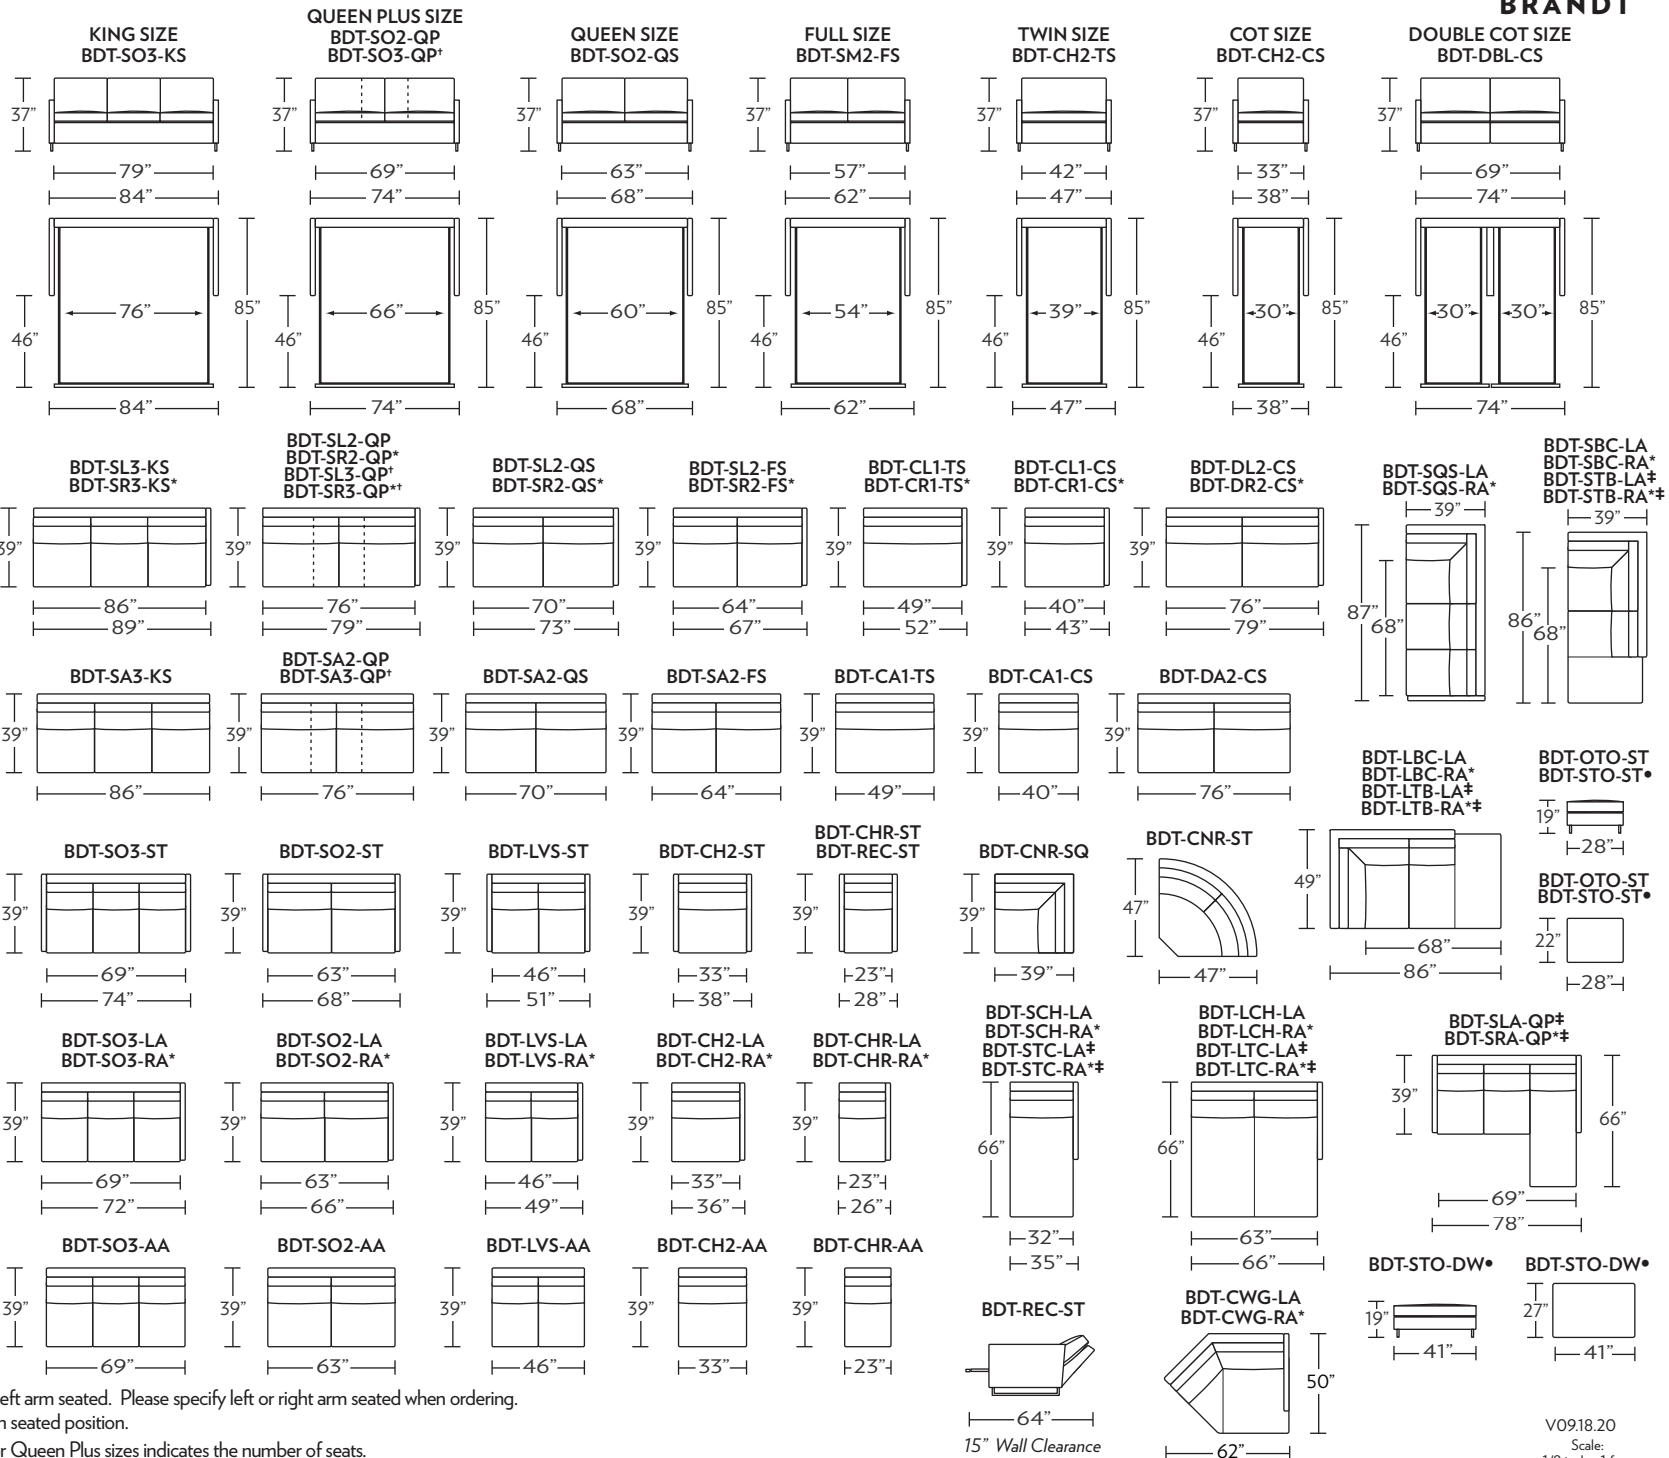

**BRANDT**

**Standard Comfort Sleeper®**

**Features:**

- Featuring the patented Tiffany 24/7™ platform sleep system
- Room to stretch out with true 80 inches of bedroom-length sleeping surface
- Ultimate comfort on four inches of plush, high-density foam mattress
- Zero wall clearance
- Quick-ship delivery
- Single-needle top-stitch
- High-density, high-resiliency foam seat cushions
- Loose back and seat cushions
- Lifetime warranty on frame
- 10-year mechanism warranty
- Brushed stainless steel sled leg

\* Picture shows left arm seated. Please specify left or right arm seated when ordering.

All orders are in seated position.

† Dotted lines for Queen Plus sizes indicates the number of seats.

All dimensions are approximate and subject to change.

‡ Chaise lifts up to reveal hidden storage space. • Storage