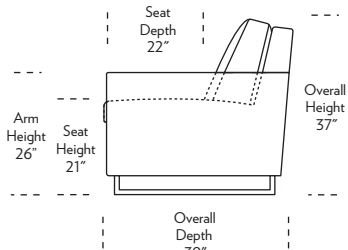

**BRANDT**

**Standard Comfort Sleeper®**

**Features:**

- Featuring the patented Tiffany 24/7™ platform sleep system
- Room to stretch out with true 80 inches of bedroom-length sleeping surface
- Ultimate comfort on four inches of plush, high-density foam mattress
- Zero wall clearance
- Quick-ship delivery
- Single-needle top-stitch
- High-density, high-resiliency foam seat cushions
- Loose back and seat cushions
- Lifetime warranty on frame
- 10-year mechanism warranty
- Brushed stainless steel sled leg

\* Picture shows left arm seated. Please specify left or right arm seated when ordering.

All orders are in seated position.

† Dotted lines for Queen Plus sizes indicates the number of seats.

All dimensions are approximate and subject to change.

‡ Chaise lifts up to reveal hidden storage space. • Storage