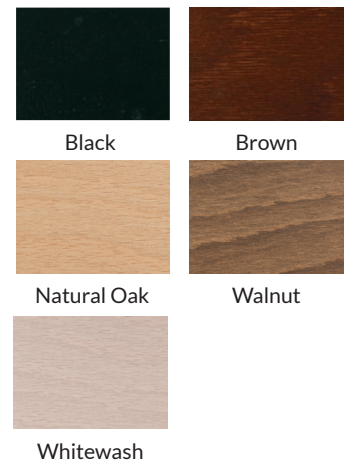

# Stressless® Laurel Family

### Wood Finishes:

Available in Batick and Paloma Leather, Dinamica and Ultrasuede