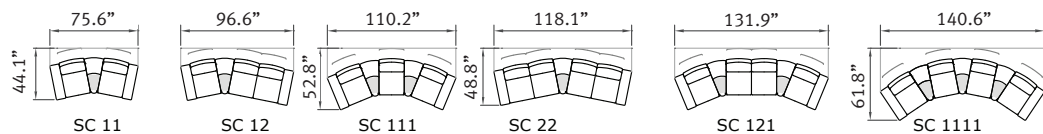

Stressless® Arion 19 - A20

THE INNOVATORS OF COMFORT™

Stressless Arion 19: A20 Low-back

Stressless Arion 19: A20 High-back

LEG CHOICES

- 
 Wood Round
 80mm
 110mm
 140mm
- 
 Steel Round
 80mm
 110mm
 140mm
- 
 Wooden Angled
 110mm
 140mm