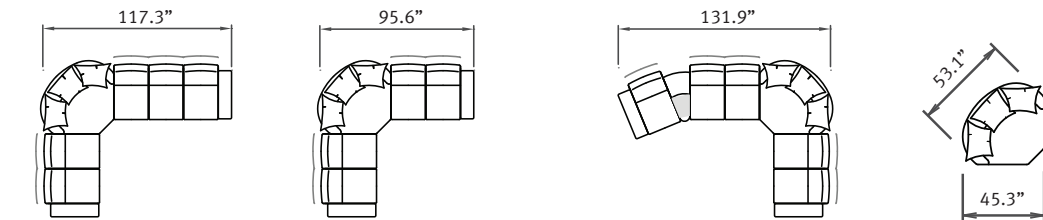

Stressless® Arion 19 - A20

THE INNOVATORS OF COMFORT™

Stressless Arion 19: A20 Low-back

Stressless Arion 19: A20 High-back

LEG CHOICES

- 
 Wood Round
 80mm
 110mm
 140mm
- 
 Steel Round
 80mm
 110mm
 140mm
- 
 Wooden Angled
 110mm
 140mm