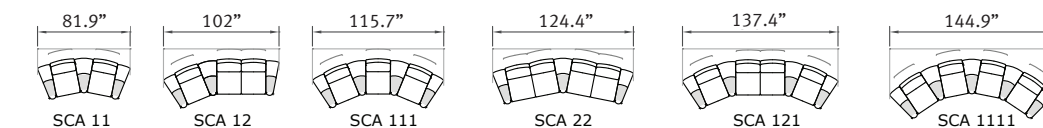

Stressless® Arion 19 - A20

THE INNOVATORS OF COMFORT™

Stressless Arion 19: A20 Low-back

Stressless Arion 19: A20 High-back

LEG CHOICES

- 
 Wood Round
 80mm
 110mm
 140mm
- 
 Steel Round
 80mm
 110mm
 140mm
- 
 Wooden Angled
 110mm
 140mm