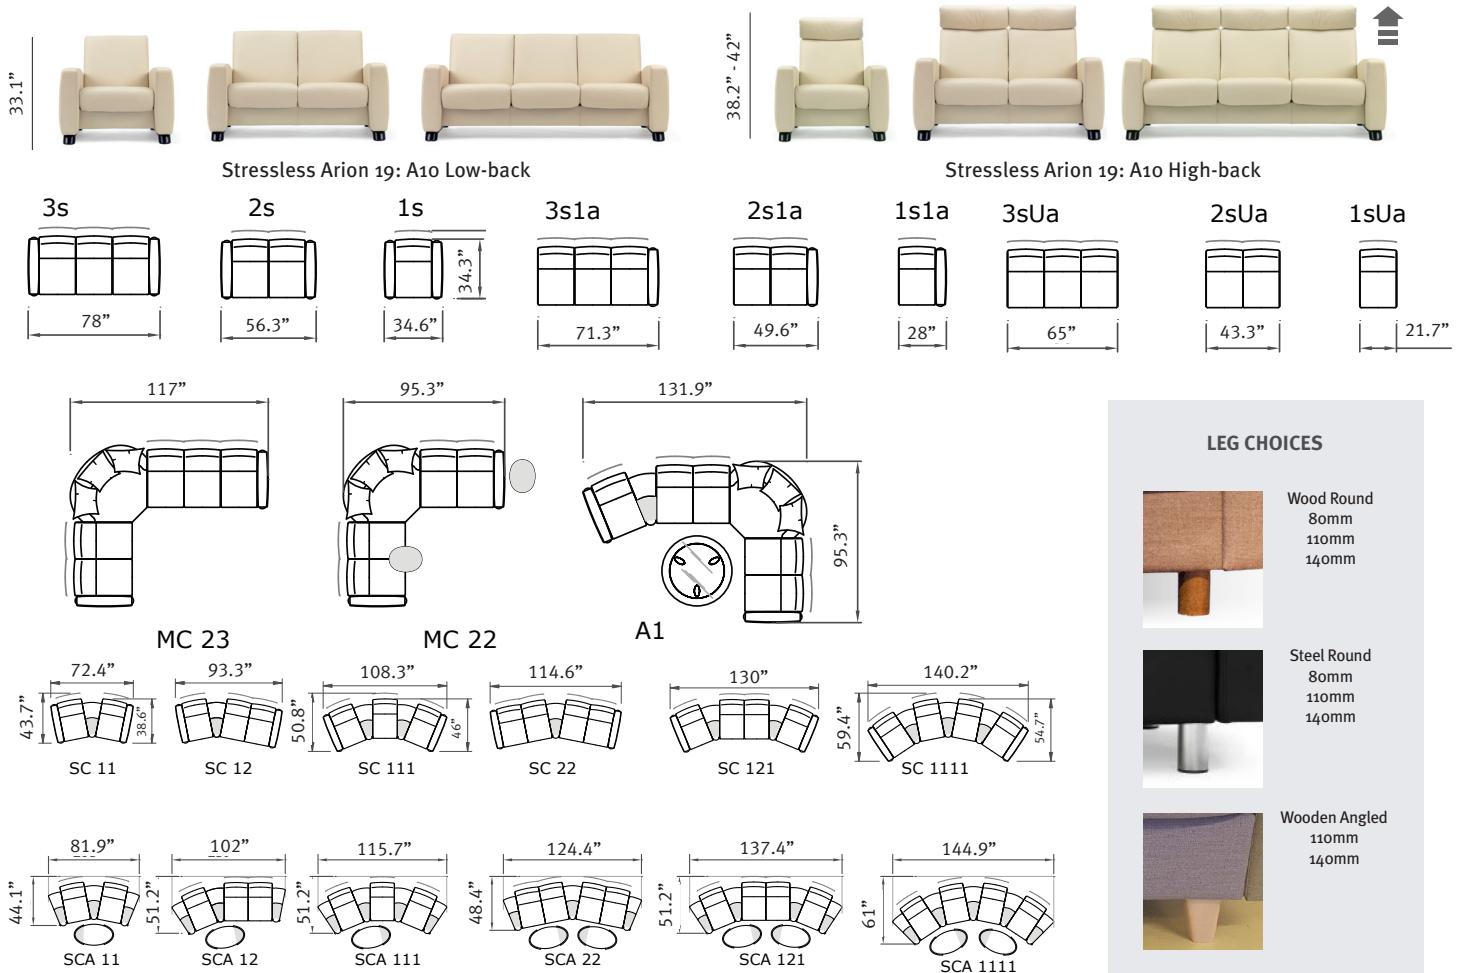

# Stressless® Arion 19 - A10

THE INNOVATORS OF COMFORT™

### LEG CHOICES

- 
**Wood Round**  
 80mm  
 110mm  
 140mm
- 
**Steel Round**  
 80mm  
 110mm  
 140mm
- 
**Wooden Angled**  
 110mm  
 140mm