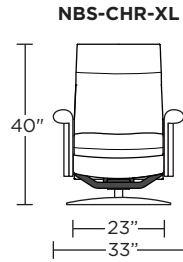

Wall Clearance: ST - 14", LG - 16", XL - 18"

Scale: 1/4 inch = 1 foot
 All dimensions are approximate and subject to change.
 Specify components from the sitting position.