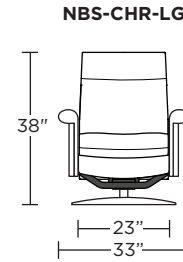

Wall Clearance: ST - 14", LG - 16", XL - 18"

Scale: 1/4 inch = 1 foot
 All dimensions are approximate and subject to change.
 Specify components from the sitting position.