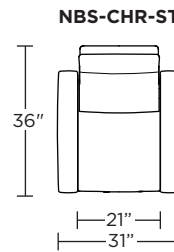

Wall Clearance: ST - 14", LG - 16", XL - 18"

Scale: 1/4 inch = 1 foot
 All dimensions are approximate and subject to change.
 Specify components from the sitting position.