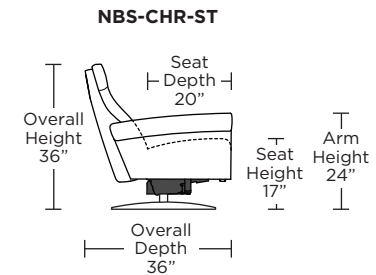

NIMBUS

Standard Features:

- Patented weight balanced mechanism
- Monofilament elastic webbing suspension
- Premium high-density, high-resiliency molded foam seat cushion encased in down
- Down encased cushioning
- Semi-attached back cushion
- Tight seat cushion
- Single-needle top-stitch with thick thread
- Manual articulating headrest
- Lifetime warranty on frame and suspension
- Quick-ship delivery
- Ten year warranty on mechanism

Wall Clearance: ST - 14", LG - 16", XL - 18"

Scale: 1/4 inch = 1 foot
 All dimensions are approximate and subject to change.
 Specify components from the sitting position.