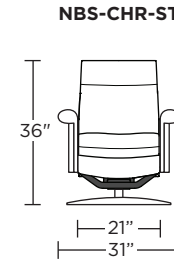

Wall Clearance: ST - 14", LG - 16", XL - 18"

Scale: 1/4 inch = 1 foot
 All dimensions are approximate and subject to change.
 Specify components from the sitting position.