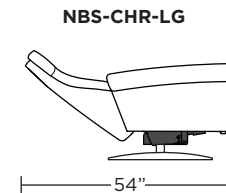

NIMBUS

Standard Features:

- Patented weight balanced mechanism
- Monofilament elastic webbing suspension
- Premium high-density, high-resiliency molded foam seat cushion encased in down
- Down encased cushioning
- Semi-attached back cushion
- Tight seat cushion
- Single-needle top-stitch with thick thread
- Manual articulating headrest
- Lifetime warranty on frame and suspension
- Quick-ship delivery
- Ten year warranty on mechanism

Wall Clearance: ST - 14", LG - 16", XL - 18"

Scale: 1/4 inch = 1 foot
 All dimensions are approximate and subject to change.
 Specify components from the sitting position.