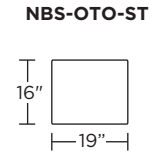

NIMBUS

Standard Features:

- Patented weight balanced mechanism
- Monofilament elastic webbing suspension
- Premium high-density, high-resiliency molded foam seat cushion encased in down
- Down encased cushioning
- Semi-attached back cushion
- Tight seat cushion
- Single-needle top-stitch with thick thread
- Manual articulating headrest
- Lifetime warranty on frame and suspension
- Quick-ship delivery
- Ten year warranty on mechanism

Wall Clearance: ST - 14", LG - 16", XL - 18"

Scale: 1/4 inch = 1 foot
 All dimensions are approximate and subject to change.
 Specify components from the sitting position.