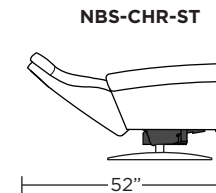

NIMBUS

Standard Features:

- Patented weight balanced mechanism
- Monofilament elastic webbing suspension
- Premium high-density, high-resiliency molded foam seat cushion encased in down
- Down encased cushioning
- Semi-attached back cushion
- Tight seat cushion
- Single-needle top-stitch with thick thread
- Manual articulating headrest
- Lifetime warranty on frame and suspension
- Quick-ship delivery
- Ten year warranty on mechanism

Wall Clearance: ST - 14", LG - 16", XL - 18"

Scale: 1/4 inch = 1 foot
 All dimensions are approximate and subject to change.
 Specify components from the sitting position.