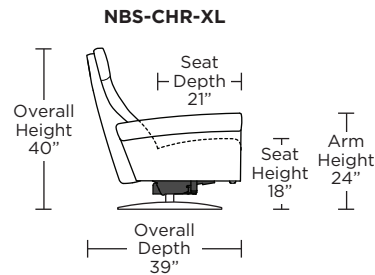

NIMBUS

Standard Features:

- Patented weight balanced mechanism
- Monofilament elastic webbing suspension
- Premium high-density, high-resiliency molded foam seat cushion encased in down
- Down encased cushioning
- Semi-attached back cushion
- Tight seat cushion
- Single-needle top-stitch with thick thread
- Manual articulating headrest
- Lifetime warranty on frame and suspension
- Quick-ship delivery
- Ten year warranty on mechanism

Wall Clearance: ST - 14", LG - 16", XL - 18"

Scale: 1/4 inch = 1 foot
 All dimensions are approximate and subject to change.
 Specify components from the sitting position.