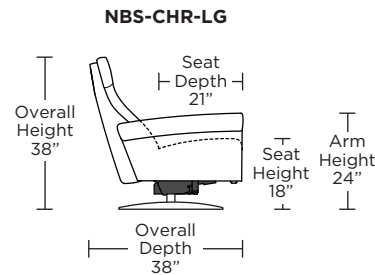

NIMBUS

Standard Features:

- Patented weight balanced mechanism
- Monofilament elastic webbing suspension
- Premium high-density, high-resiliency molded foam seat cushion encased in down
- Down encased cushioning
- Semi-attached back cushion
- Tight seat cushion
- Single-needle top-stitch with thick thread
- Manual articulating headrest
- Lifetime warranty on frame and suspension
- Quick-ship delivery
- Ten year warranty on mechanism

Wall Clearance: ST - 14", LG - 16", XL - 18"

Scale: 1/4 inch = 1 foot
 All dimensions are approximate and subject to change.
 Specify components from the sitting position.