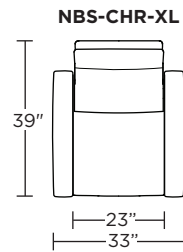

Wall Clearance: ST - 14", LG - 16", XL - 18"

Scale: 1/4 inch = 1 foot
 All dimensions are approximate and subject to change.
 Specify components from the sitting position.