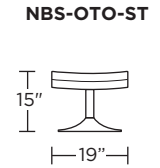

NIMBUS

Standard Features:

- Patented weight balanced mechanism
- Monofilament elastic webbing suspension
- Premium high-density, high-resiliency molded foam seat cushion encased in down
- Down encased cushioning
- Semi-attached back cushion
- Tight seat cushion
- Single-needle top-stitch with thick thread
- Manual articulating headrest
- Lifetime warranty on frame and suspension
- Quick-ship delivery
- Ten year warranty on mechanism

Wall Clearance: ST - 14", LG - 16", XL - 18"

Scale: 1/4 inch = 1 foot
 All dimensions are approximate and subject to change.
 Specify components from the sitting position.