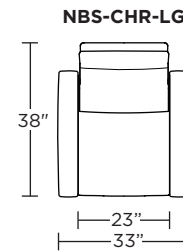

Wall Clearance: ST - 14", LG - 16", XL - 18"

Scale: 1/4 inch = 1 foot
 All dimensions are approximate and subject to change.
 Specify components from the sitting position.