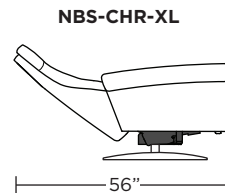

NIMBUS

Standard Features:

- Patented weight balanced mechanism
- Monofilament elastic webbing suspension
- Premium high-density, high-resiliency molded foam seat cushion encased in down
- Down encased cushioning
- Semi-attached back cushion
- Tight seat cushion
- Single-needle top-stitch with thick thread
- Manual articulating headrest
- Lifetime warranty on frame and suspension
- Quick-ship delivery
- Ten year warranty on mechanism

Wall Clearance: ST - 14", LG - 16", XL - 18"

Scale: 1/4 inch = 1 foot
 All dimensions are approximate and subject to change.
 Specify components from the sitting position.